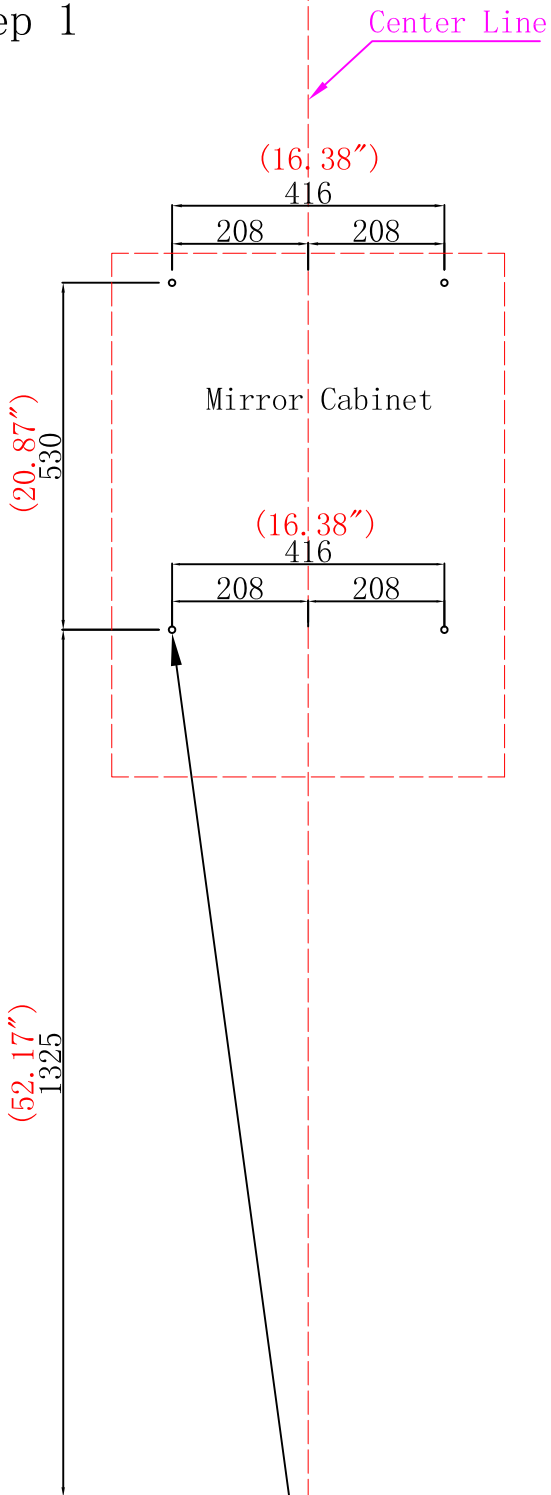

Item No. : GRM24

Hardware

NO.	Draw	QTY
A		4
B		4
C		4

Tools

WALL

Recommended
installation height

(43.7")
1110

FLOOR

WALL

Step 1

Step 2