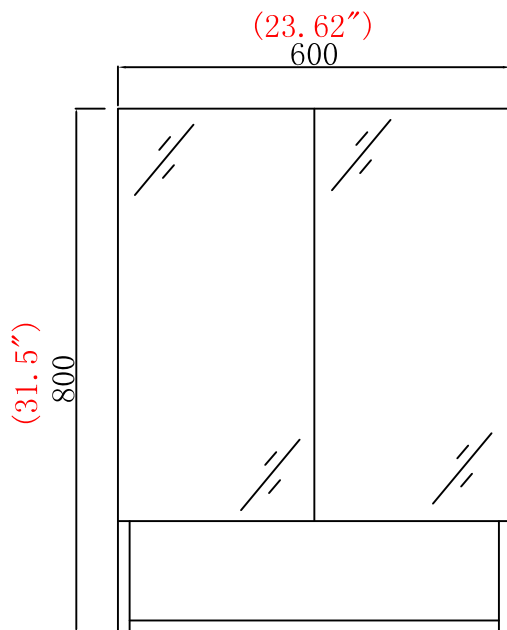

Item No. : GRM24

Hardware

NO.	Draw	QTY
A		4
B		4
C		4

Tools

WALL

Recommended
installation height

(43.7")
1110

FLOOR

WALL

Step 1

Step 2