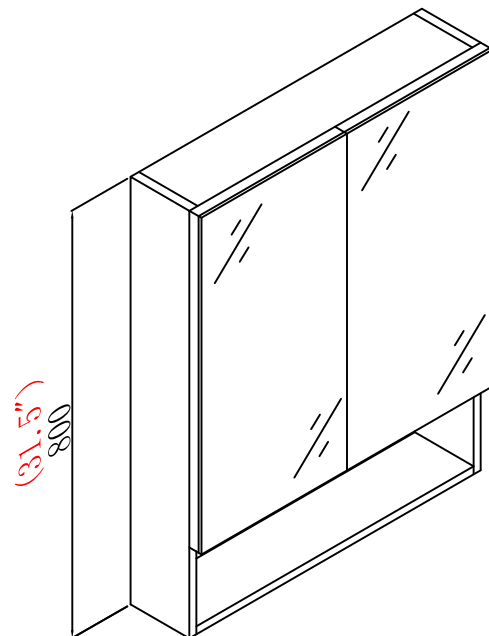

Item No. : GRM24

Hardware

NO.	Draw	QTY
A		4
B		4
C		4

Tools

WALL

Recommended
installation height

(43.7")
1110

FLOOR

WALL

Step 1

Step 2