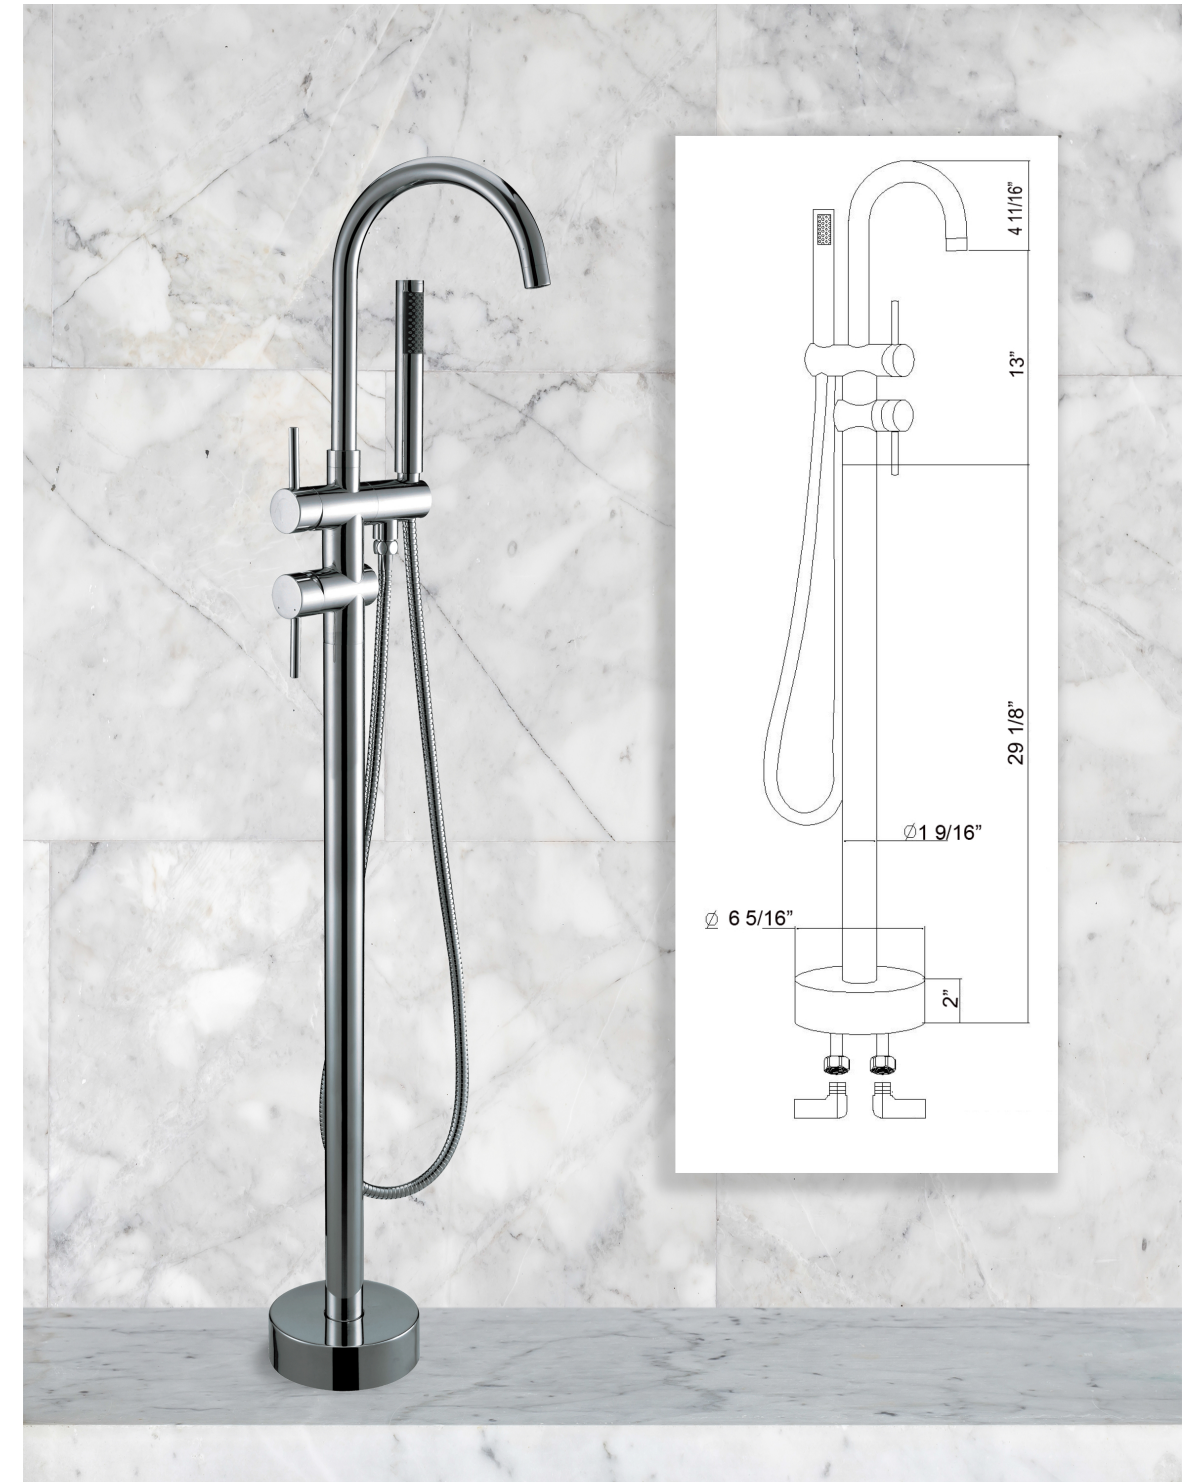

MODEL BTA103-R
MSRP \$700
 66" X 32" X 20 2/3"
 Capacity (gallon): 70
 Weight (lbs): 72

MODEL BTA104-L
MSRP \$678
 60 1/4" X 30" X 20"
 Capacity (gallon): 56
 Weight (lbs): 65

MODEL BTA104-L
MSRP \$678
 60 1/4" X 30" X 20"
 Capacity (gallon): 56
 Weight (lbs): 65

MODEL BTA107-L

MSRP \$770

54" X 30" X 21 1/2"

Capacity (gallon): 43

Weight (lbs): 85

MODEL BTA107-R

MSRP \$770

54" X 30" X 21 1/2"

Capacity (gallon): 43

Weight (lbs): 58

MODEL FABT11

MSRP \$643