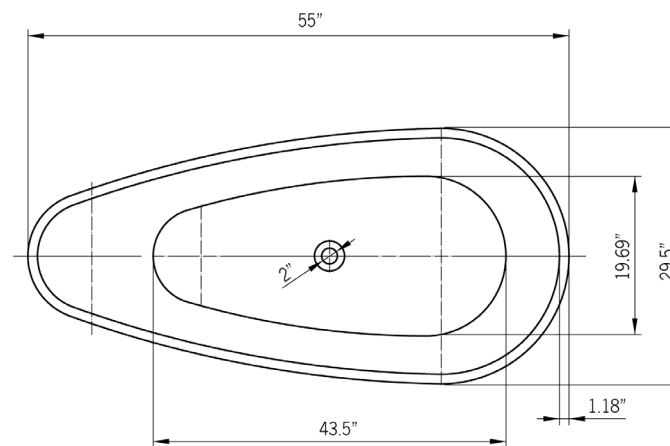

BT308 / SPECIFICATIONS 66" X 30 3/4" X 23 2/3"

Freestanding Bathtubs

BT309

BT307

MODEL **BT308**

66" X 30 3/4" X 23 2/3"

Capacity (gallon): 64

Weight (lbs): 105

BT267, BT259, BT255 / SPECIFICATIONS

MODEL BT267

67" X 31 1/2" X 22 3/4"

Capacity (gallon): 68

Weight (lbs): 46

MODEL: BT259

59" X 29 1/2" X 22 3/4"

Capacity (gallon): 58

Weight (lbs): 41

MODEL BT255

55" X 29 1/2" X 22 3/4"

Capacity (gallon): 52

Weight (lbs): 39

Freestanding Bathtubs

BT208WH/BL

THE PARAGON OF COMBINED MODERNITY AND MINIMALISM