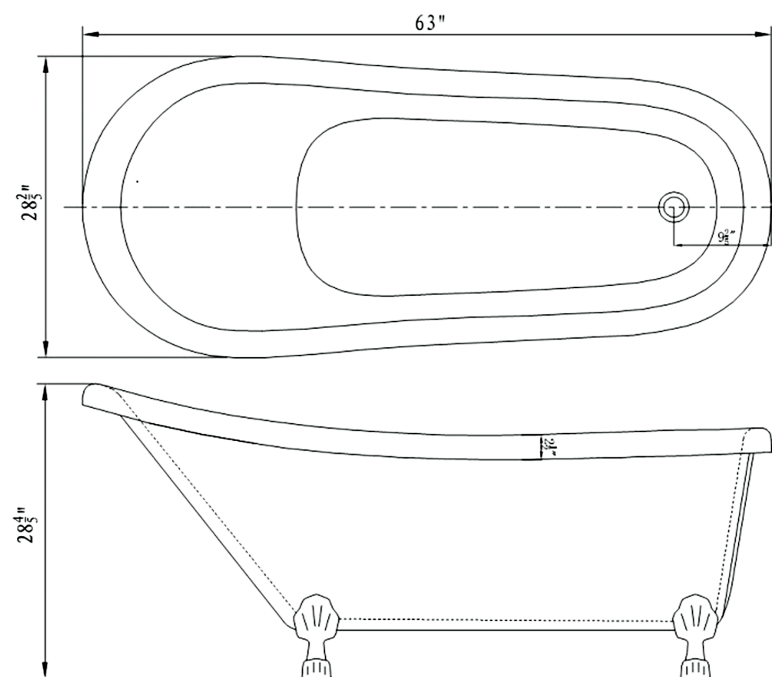

BT308 / SPECIFICATIONS 66" X 30 3/4" X 23 2/3"

Freestanding Bathtubs

BT309

BT307

MODEL **BT308**

66" X 30 3/4" X 23 2/3"

Capacity (gallon): 64

Weight (lbs): 105

MODEL BT200
SIZE 63" X 28 1/2" X 28 3/4"
CAPACITY (gallon) 42
WEIGHT (lbs) 119
MSRP \$1,835

The tub widens at the end to provide ample space to spread out in a luxurious bath. The decorative claw feet strike an impressive contrast with the tub's high gloss finish. Designed for optimal comfort, this traditional tub maximizes design and material to create a beautiful tub that will last for years. Surround yourself in the affordable luxury and soak away your troubles like a Victorian noble.

Polished chrome legs.

BT200 / SPECIFICATIONS

DROP-IN & APRON

MODEL: **BT200**

63" X 28 1/2" X 28 3/4"

Capacity (gallon): 42

Weight (lbs): 119

WELCOMING AND AMICABLE WITH PRECISE CONTOURS