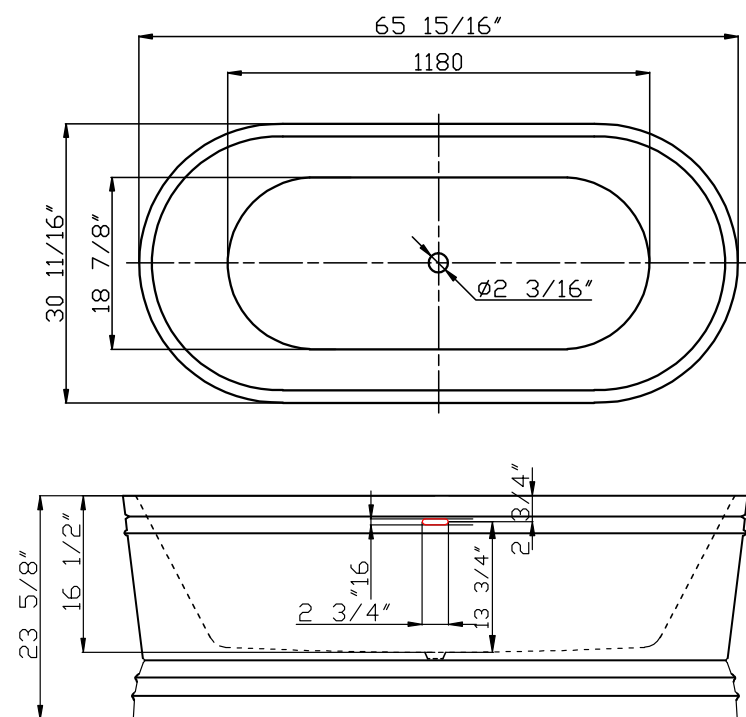

MODEL BT308

SIZE 66" X 30 3/4" X 23 2/3"

CAPACITY (gallon) 64

WEIGHT (lbs) 105

MSRP \$2,445

Ideal for a luxurious soak, this tub will quickly become your heart of calm and relaxation. The center drain integrates unobtrusively into the tub, harmonizing the functionality of the tub with its aesthetic beauty. Wash away your troubles in this ultimate spa experience.

BT308 / SPECIFICATIONS 66" X 30 3/4" X 23 2/3"

Freestanding Bathtubs

BT309

BT307

MODEL **BT308**

66" X 30 3/4" X 23 2/3"

Capacity (gallon): 64

Weight (lbs): 105

BT309, BT307 / SPECIFICATIONS

Freestanding Bathtubs

BT306

MODEL BT309

68" X 30 1/2" X 28"

Capacity (gallon): 58

Weight (lbs): 95

MODEL BT307

BT306 / SPECIFICATIONS

Freestanding Bathtubs

BT304

MODEL **BT306**

67" X 32 1/4" X 23 2/3"

Capacity (gallon): 64

Weight (lbs): 105

AN EXCEPTIONAL SHAPE WITH INIMITABLE TEXTURE