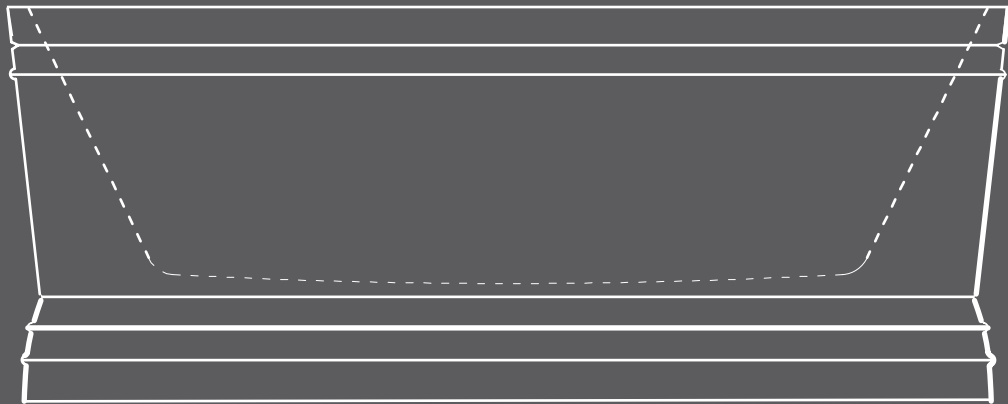

Freestanding Bathtubs

BT308

CLASSICAL INSPIRATION WITH A CONTEMPORARY TOUCH

Challenge your soak with the luxury you deserve with this unique design pulling from classical styles. With its inspiration rooted in ancient architecture, the tub rests on a pedestal designed to maximize its striking posture. The age-old motifs blend together with modernity in this sleek piece that becomes the focal point in whichever room it is placed.

MODEL BT308

SIZE 66" X 30 3/4" X 23 2/3"

CAPACITY (gallon) 64

WEIGHT (lbs) 105

MSRP \$2,445

Ideal for a luxurious soak, this tub will quickly become your heart of calm and relaxation. The center drain integrates unobtrusively into the tub, harmonizing the functionality of the tub with its aesthetic beauty. Wash away your troubles in this ultimate spa experience.