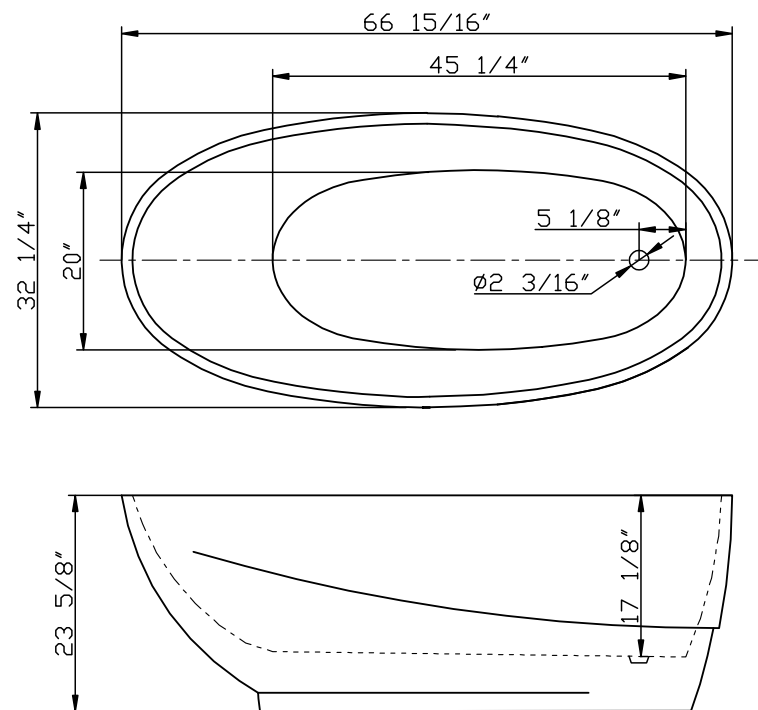

BT308 / SPECIFICATIONS 66" X 30 3/4" X 23 2/3"

Freestanding Bathtubs

BT309

BT307

MODEL **BT308**

66" X 30 3/4" X 23 2/3"

Capacity (gallon): 64

Weight (lbs): 105

BT309, BT307 / SPECIFICATIONS

Freestanding Bathtubs

BT306

MODEL BT309

68" X 30 1/2" X 28"

Capacity (gallon): 58

Weight (lbs): 95

MODEL BT307

MODEL BT306

SIZE 67" X 32 1/4" X 23 2/3"

CAPACITY (gallon) 64

WEIGHT (lbs) 105

MSRP \$2,445

Organic contours highlight the structure of the tub, creating an understated elegance in a pure, glossy white. The austere design lends itself both to contemporary and classically designed bathrooms. This tub is perfect for unwinding, allowing the soothing nature of the tub to take you away in a blissful soak.

BT306 / SPECIFICATIONS

Freestanding Bathtubs

BT304

MODEL **BT306**

67" X 32 1/4" X 23 2/3"

Capacity (gallon): 64

Weight (lbs): 105

AN EXCEPTIONAL SHAPE WITH INIMITABLE TEXTURE