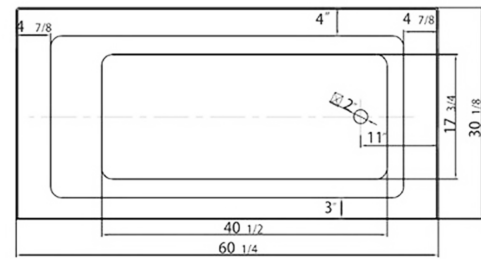

MODEL BT104-L
MSRP \$620
 60 1/4" X 30" X 20"
 Capacity (gallon): 56
 Weight (lbs): 55

MODEL BT104-R
MSRP \$620
 60 1/4" X 30" X 20"
 Capacity (gallon): 56
 Weight (lbs): 55

This friendly, inviting tub features an easy step-over height without compromising deep, comfortable soaking. With a clean, contemporary design and geometric accents, the tub's integral apron simplifies alcove installation and makes the tub a centerpiece in your bathroom. The minimal style allows the tub to blend in seamlessly in virtually any decor.

MODEL BTA102-L
MSRP \$678
 60 1/4" X 32" X 20"
 Capacity (gallon): 58
 Weight (lbs): 68

MODEL BTA102-R
MSRP \$678
 60 1/4" X 32" X 20"
 Capacity (gallon): 58
 Weight (lbs): 68

MODEL BTA103-L
MSRP \$700
 66" X 32" X 20 2/3"
 Capacity (gallon): 70
 Weight (lbs): 72

MODEL BTA103-R
MSRP \$700
 66" X 32" X 20 2/3"
 Capacity (gallon): 70
 Weight (lbs): 72

MODEL BTA104-L
MSRP \$678
 60 1/4" X 30" X 20"
 Capacity (gallon): 56
 Weight (lbs): 65

MODEL BTA104-L
MSRP \$678
 60 1/4" X 30" X 20"
 Capacity (gallon): 56
 Weight (lbs): 65

MODEL BTA107-L

MSRP \$770

54" X 30" X 21 1/2"

Capacity (gallon): 43

Weight (lbs): 85

MODEL BTA107-R

MSRP \$770

54" X 30" X 21 1/2"