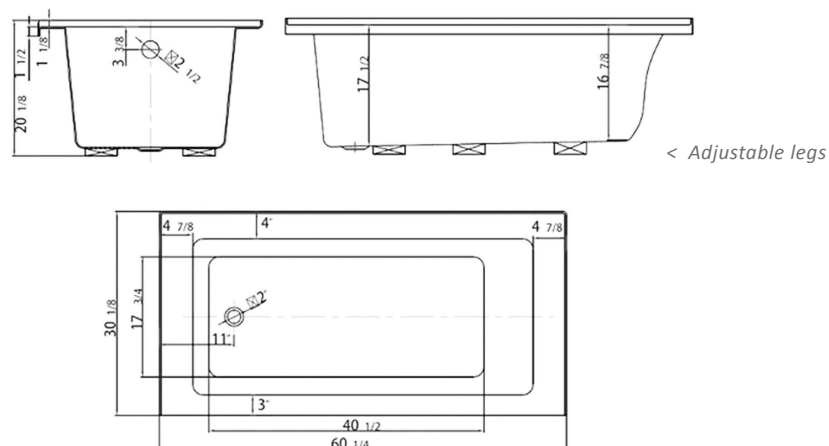

MODEL BTA104-L
MSRP $678
60 1/4" X 30" X 20"
Capacity (gallon): 56
Weight (lbs): 65