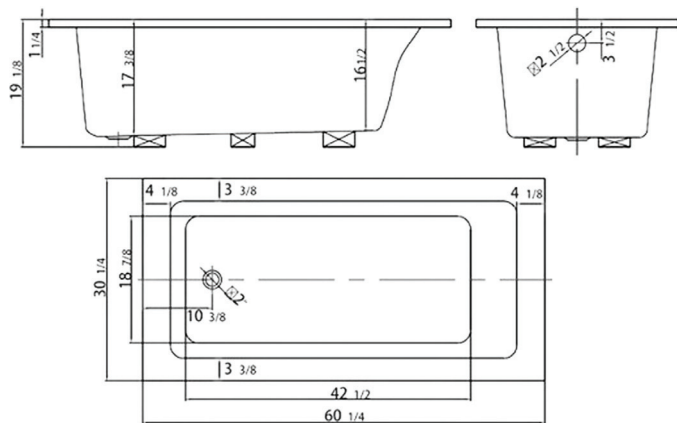

BT309, BT307 / SPECIFICATIONS

Freestanding Bathtubs

BT306

MODEL BT309

68" X 30 1/2" X 28"

Capacity (gallon): 58

Weight (lbs): 95

MODEL BT307

66 1/3" X 32" X 19"

Capacity (gallon): 76

Weight (lbs): 57

MODEL BT104

MSRP \$590

60 1/4" X 30 1/4" X 19"

Capacity (gallon): 60

Weight (lbs): 55