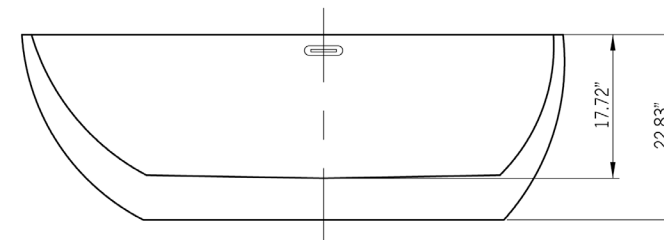

MODEL BT267

67" X 31 1/2" X 22 3/4"

Capacity (gallon): 68

Weight (lbs): 46

MODEL: BT259

59" X 29 1/2" X 22 3/4"

Capacity (gallon): 58

Weight (lbs): 41