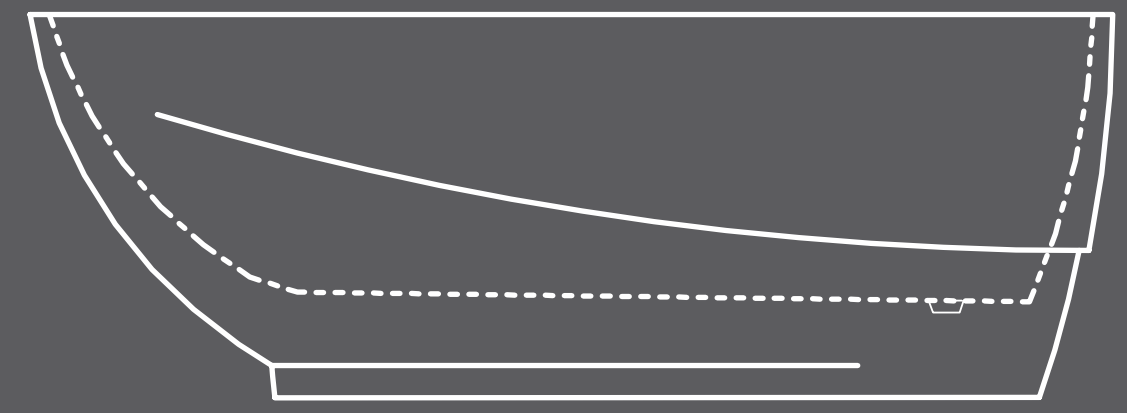

MODEL BT307

59" X 27" X 27 1/2"

Capacity (gallon): 48

Weight (lbs): 80

A STATELY FORM WITH STRAIGHTFORWARD ACCENTS