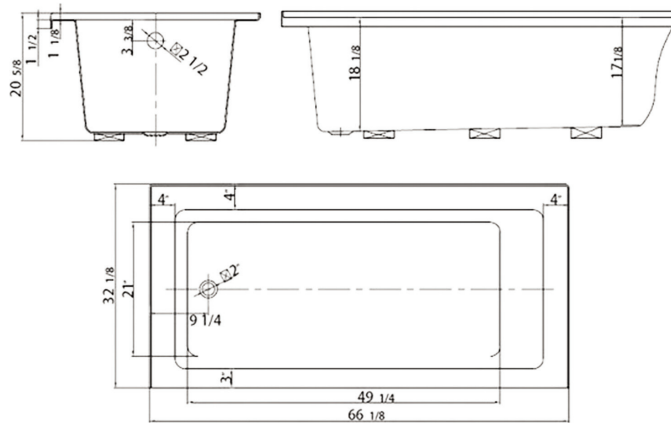

ADD-ON BATHTUB SKIRTS ▶

60" MODEL BT60SK
66" MODEL BT66SK

MSRP \$100

BATHTUB PROTECTORS

MODEL BT102TB
MODEL BT103TB
MODEL BT104TB

MSRP \$40

MODEL BT102-L
MSRP \$620
 60 1/4" X 32" X 20"
 Capacity (gallon): 66
 Weight (lbs): 55

MODEL BT102-R
MSRP \$620
 60 1/4" X 32" X 20"
 Capacity (gallon): 66
 Weight (lbs): 55

MODEL BT103-L
MSRP \$665
 66" X 32" X 20 2/3"
 Capacity (gallon): 77
 Weight (lbs): 57

MODEL BT103-R
MSRP \$665
 66" X 32" X 20 2/3"
 Capacity (gallon): 77
 Weight (lbs): 57

MODEL BT104-L
MSRP \$620
 60 1/4" X 30" X 20"
 Capacity (gallon): 56
 Weight (lbs): 55

MODEL BT104-R
MSRP \$620
 60 1/4" X 30" X 20"
 Capacity (gallon): 56
 Weight (lbs): 55

This friendly, inviting tub features an easy step-over height without compromising deep, comfortable soaking. With a clean, contemporary design and geometric accents, the tub's integral apron simplifies alcove installation and makes the tub a centerpiece in your bathroom. The minimal style allows the tub to blend in seamlessly in virtually any decor.