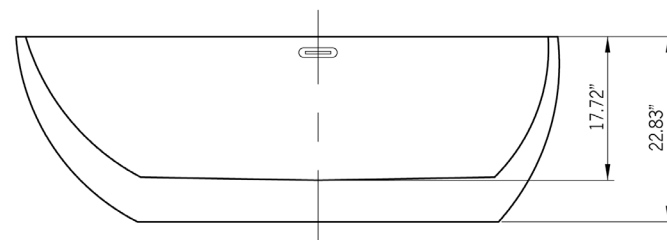

MODEL BT267

67" X 31 1/2" X 22 3/4"

Capacity (gallon): 68

Weight (lbs): 46

MODEL: BT259

59" X 29 1/2" X 22 3/4"

Capacity (gallon): 58

Weight (lbs): 41