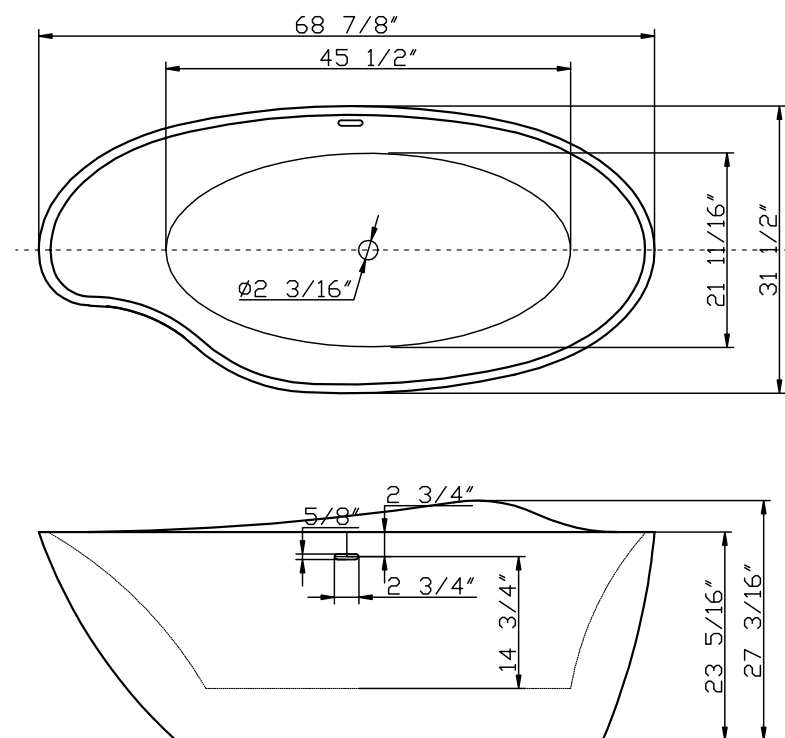

BT308 / SPECIFICATIONS 66" X 30 3/4" X 23 2/3"

Freestanding Bathtubs

BT309

BT307

MODEL **BT308**

66" X 30 3/4" X 23 2/3"

Capacity (gallon): 64

Weight (lbs): 105

BT309, BT307 / SPECIFICATIONS

Freestanding Bathtubs

BT306

MODEL BT309

68" X 30 1/2" X 28"

Capacity (gallon): 58

Weight (lbs): 95

MODEL BT307

BT306 / SPECIFICATIONS

Freestanding Bathtubs

BT304

MODEL **BT306**

67" X 32 1/4" X 23 2/3"

Capacity (gallon): 64

Weight (lbs): 105

AN EXCEPTIONAL SHAPE WITH INIMITABLE TEXTURE

BT304 / SPECIFICATIONS

Freestanding Bathtubs

BT302

MODEL **BT304**

69" X 31 1/2" X 27"

Capacity (gallon): 62

Weight (lbs): 112

FINESSE PERSONIFIED AND ELEGANCE INCARNATE