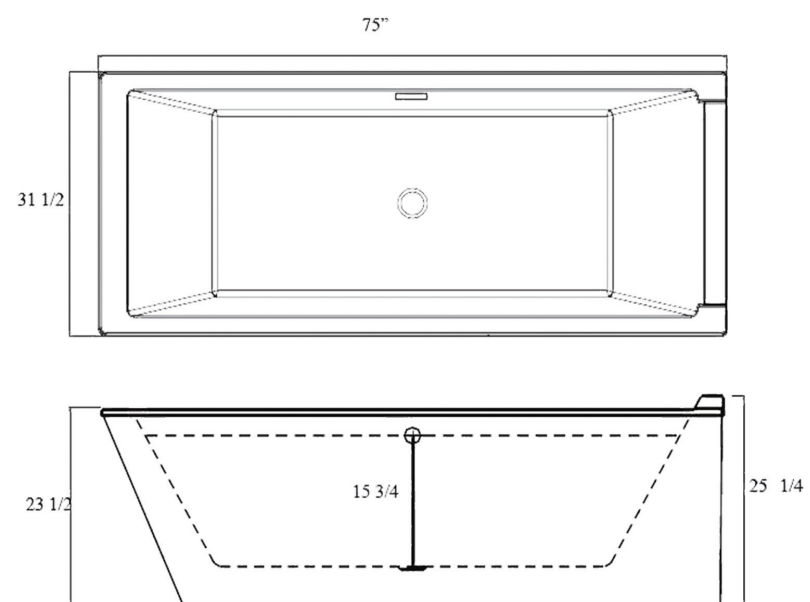

BT308 / SPECIFICATIONS 66" X 30 3/4" X 23 2/3"

Freestanding Bathtubs

BT309

BT307

MODEL **BT308**

66" X 30 3/4" X 23 2/3"

Capacity (gallon): 64

Weight (lbs): 105

Comfortable headrest included.

BT204 / SPECIFICATIONS

Freestanding Bathtubs

BT202

MODEL **BT204**

75" X 31 1/2" X 25 1/4"

Capacity (gallon): 80

Weight (lbs): 145