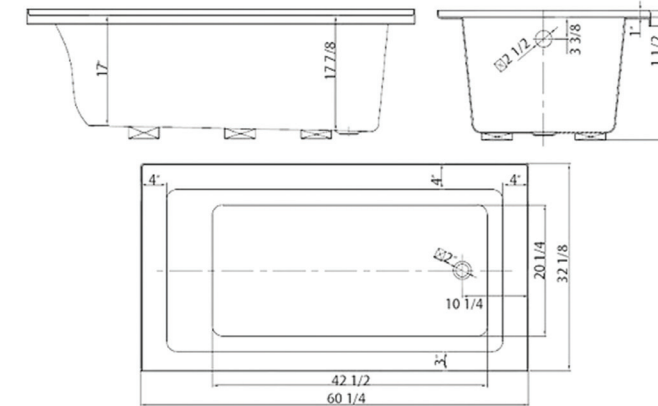

ADD-ON BATHTUB SKIRTS ▶

60" MODEL BT60SK
66" MODEL BT66SK

MSRP \$100

BATHTUB PROTECTORS

MODEL BT102TB
MODEL BT103TB
MODEL BT104TB

MSRP \$40

MODEL BT102-L
MSRP \$620
 60 1/4" X 32" X 20"
 Capacity (gallon): 66
 Weight (lbs): 55

MODEL BT102-R
MSRP \$620
 60 1/4" X 32" X 20"
 Capacity (gallon): 66
 Weight (lbs): 55

MODEL BT103-L
MSRP \$665
 66" X 32" X 20 2/3"
 Capacity (gallon): 77
 Weight (lbs): 57

MODEL BT103-R
MSRP \$665
 66" X 32" X 20 2/3"
 Capacity (gallon): 77
 Weight (lbs): 57

MODEL BT104-L
MSRP \$620
 60 1/4" X 30" X 20"
 Capacity (gallon): 56
 Weight (lbs): 55

MODEL BT104-R
MSRP \$620
 60 1/4" X 30" X 20"
 Capacity (gallon): 56
 Weight (lbs): 55

This friendly, inviting tub features an easy step-over height without compromising deep, comfortable soaking. With a clean, contemporary design and geometric accents, the tub's integral apron simplifies alcove installation and makes the tub a centerpiece in your bathroom. The minimal style allows the tub to blend in seamlessly in virtually any decor.