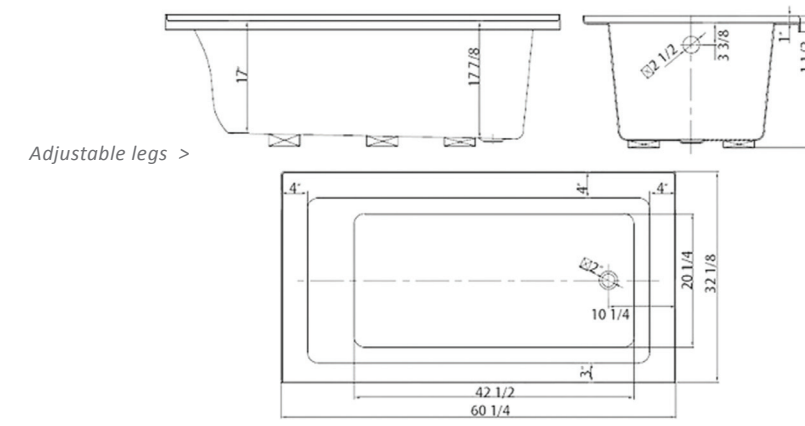

MODEL BTA102-R
MSRP $678
60 1/4" X 32" X 20"
Capacity (gallon): 58
Weight (lbs): 68