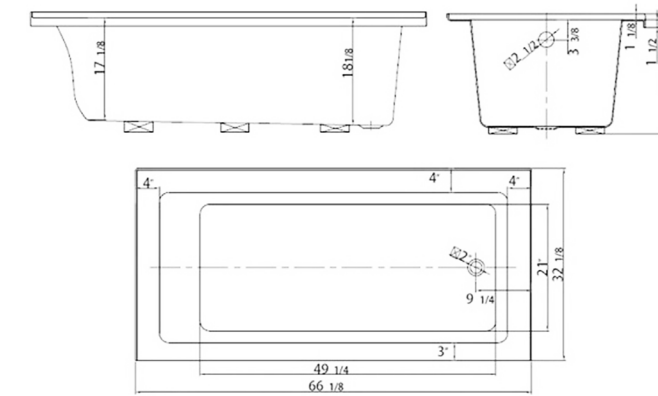

BT302 / SPECIFICATIONS

MODEL **BT302**

69" X 31 1/2" X 29 1/2"

Capacity (gallon): 59

Weight (lbs): 110

Freestanding Bathtubs

BT267

BT259

ADD-ON BATHTUB SKIRTS ▶

60" MODEL BT60SK
66" MODEL BT66SK

MSRP \$100

BATHTUB PROTECTORS

MODEL BT102TB
MODEL BT103TB
MODEL BT104TB

MSRP \$40

MODEL BT102-L
MSRP \$620
 60 1/4" X 32" X 20"
 Capacity (gallon): 66
 Weight (lbs): 55

MODEL BT102-R
MSRP \$620
 60 1/4" X 32" X 20"
 Capacity (gallon): 66
 Weight (lbs): 55

MODEL BT103-L
MSRP \$665
 66" X 32" X 20 2/3"
 Capacity (gallon): 77
 Weight (lbs): 57

MODEL BT103-R
MSRP \$665
 66" X 32" X 20 2/3"
 Capacity (gallon): 77
 Weight (lbs): 57

MODEL BT104-L
MSRP \$620
 60 1/4" X 30" X 20"
 Capacity (gallon): 56
 Weight (lbs): 55

MODEL BT104-R
MSRP \$620
 60 1/4" X 30" X 20"
 Capacity (gallon): 56
 Weight (lbs): 55

This friendly, inviting tub features an easy step-over height without compromising deep, comfortable soaking. With a clean, contemporary design and geometric accents, the tub's integral apron simplifies alcove installation and makes the tub a centerpiece in your bathroom. The minimal style allows the tub to blend in seamlessly in virtually any decor.