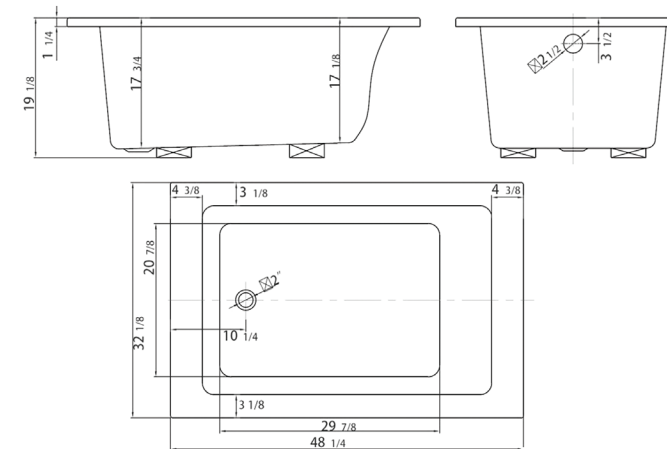

MODEL BT106

MSRP $658

48 1/4" X 32" X 19"

Capacity (gallon): 51

Weight (lbs): 44