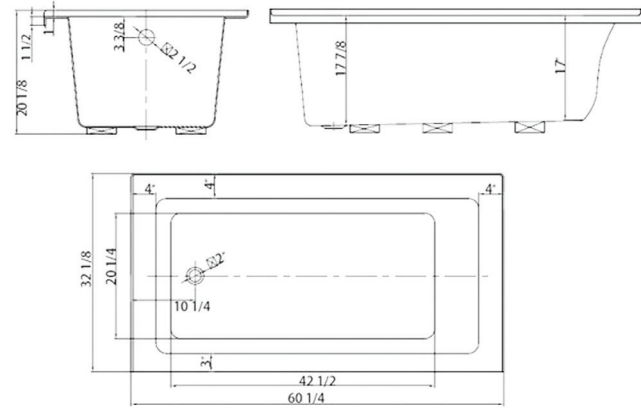

ADD-ON BATHTUB SKIRTS ▶

60" MODEL BT60SK
66" MODEL BT66SK

MSRP \$100

BATHTUB PROTECTORS

MODEL BT102TB
MODEL BT103TB
MODEL BT104TB

MSRP \$40

MODEL BT102-L
MSRP \$620
 60 1/4" X 32" X 20"
 Capacity (gallon): 66
 Weight (lbs): 55

MODEL BT102-R
MSRP \$620
 60 1/4" X 32" X 20"
 Capacity (gallon): 66
 Weight (lbs): 55

MODEL BT103-L
MSRP \$665
 66" X 32" X 20 2/3"
 Capacity (gallon): 77
 Weight (lbs): 57

MODEL BT103-R
MSRP \$665
 66" X 32" X 20 2/3"
 Capacity (gallon): 77
 Weight (lbs): 57

MODEL BT104-L
MSRP \$620
 60 1/4" X 30" X 20"
 Capacity (gallon): 56
 Weight (lbs): 55

MODEL BT104-R
MSRP \$620
 60 1/4" X 30" X 20"
 Capacity (gallon): 56
 Weight (lbs): 55

This friendly, inviting tub features an easy step-over height without compromising deep, comfortable soaking. With a clean, contemporary design and geometric accents, the tub's integral apron simplifies alcove installation and makes the tub a centerpiece in your bathroom. The minimal style allows the tub to blend in seamlessly in virtually any decor.