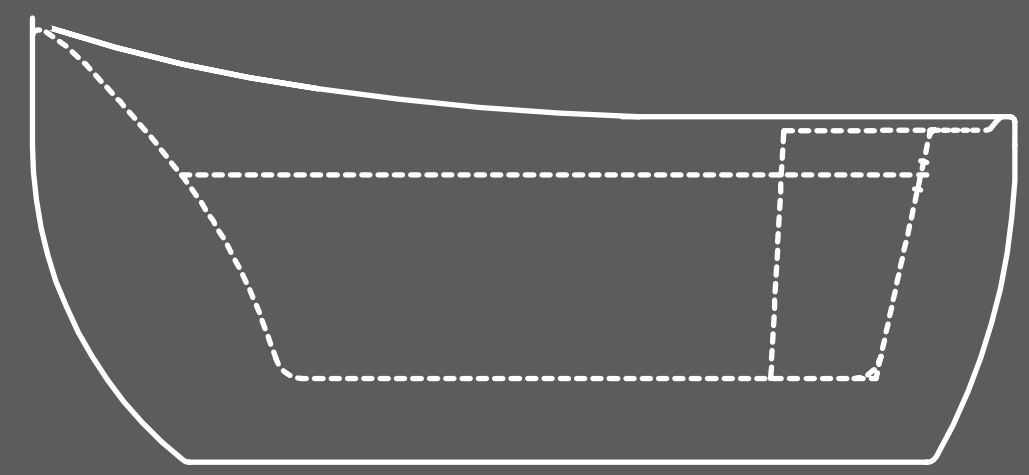

Distinct flared corners on a rectangular motif make this tub a sensational addition to any bathroom. Its comforting symmetry invites you to step inside. The sloping sides are intended for ultimate comfort, allowing you to lean back and let your stress disappear.

MODEL BT208WH, BT208BL

SIZE 67" X 29 3/4" X 23 2/3"

CAPACITY (gallon) 48

WEIGHT (lbs) 90

MSRP White \$2,066, Black \$2,190

Offered in black and white outer finishes, the tub makes a statement in its chosen space. Its durable acrylic construction holds in heat for a superior soak, and the tub's smooth finish makes it a delight to use. The strategically placed overflow drain allows you to maximize the tub's capacity without any worries of an unwanted tidal wave.

BT208WH, BT208BL / SPECIFICATIONS

Freestanding Bathtubs

BT206

MODEL **BT208WH/BL**
67" X 29 3/4" X 23 2/3"
Capacity (gallon): 48
Weight (lbs): 90

SLEEKNESS AND DIGNITY TYPIFIED WITH GRACE

Change the way you bathe with this elongated tub, perfect for stretching out at the end of a long day. Its beautiful yet functional design makes this tub a stunning addition to any bathroom. Its streamlined look blends modern sensibilities with contemporary styles. The tub's simple, yet enticing form invites you to enjoy the full comforts of its sturdy construction.