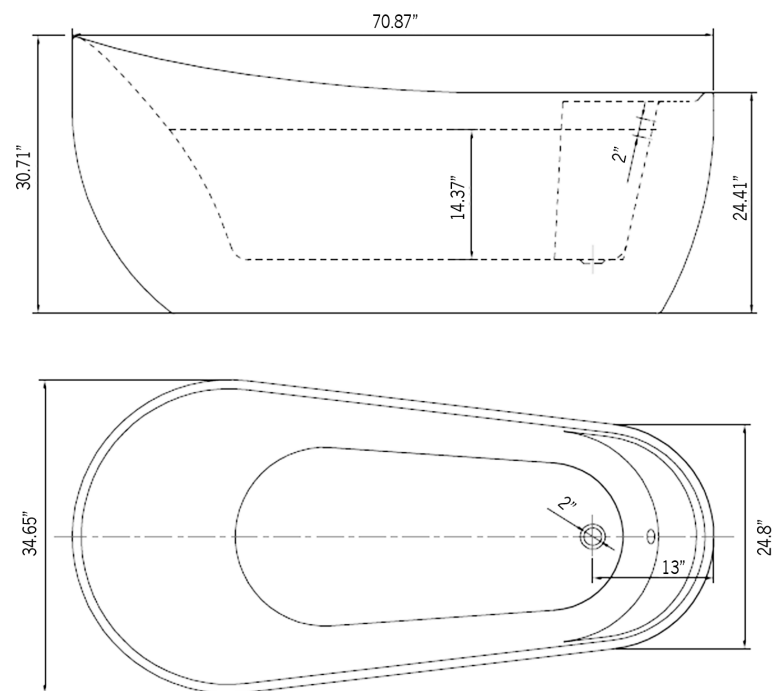

BT308 / SPECIFICATIONS 66" X 30 3/4" X 23 2/3"

Freestanding Bathtubs

BT309

BT307

MODEL **BT308**

66" X 30 3/4" X 23 2/3"

Capacity (gallon): 64

Weight (lbs): 105

MODEL BT206
SIZE 71" X 30 3/4" X 34 2/3"
CAPACITY (gallon) 52
WEIGHT (lbs) 88
MSRP \$2,055

A high gloss finish adds a sophisticated touch to an already stately tub. The seamless, acrylic construction provides superior heat retention, ideal for a lengthy, relaxing soak. The paragon of beautiful longevity, this tub will serve you well for years to come.

BT206 / SPECIFICATIONS

Freestanding Bathtubs

BT204

MODEL **BT206**

71" X 30 3/4" X 34 2/3"

Capacity (gallon): 52

Weight (lbs): 88

A BOLD DESIGN FOR A COMPELLING PRESENCE

Squared edges and striking corners make for a bold design and an impressive focal point in your bathroom. This tub is one of the longest in the Fine Fixtures collection, boasting 75" in length. Designed with you in mind, the tub features a headrest that allows you to relax with unparalleled comfort and support.