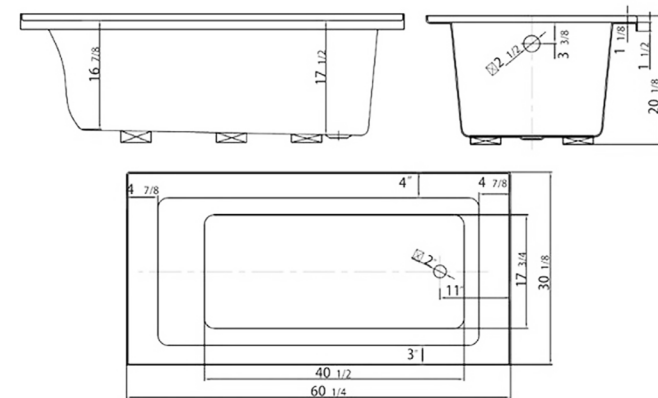

MODEL BT102-R
MSRP \$620
 60 1/4" X 32" X 20"
 Capacity (gallon): 66
 Weight (lbs): 55

MODEL BT103-L
MSRP \$665
 66" X 32" X 20 2/3"
 Capacity (gallon): 77
 Weight (lbs): 57

MODEL BT103-R
MSRP \$665
 66" X 32" X 20 2/3"
 Capacity (gallon): 77
 Weight (lbs): 57

MODEL BT104-L
MSRP \$620
 60 1/4" X 30" X 20"
 Capacity (gallon): 56
 Weight (lbs): 55

MODEL BT104-R
MSRP \$620
 60 1/4" X 30" X 20"
 Capacity (gallon): 56
 Weight (lbs): 55

This friendly, inviting tub features an easy step-over height without compromising deep, comfortable soaking. With a clean, contemporary design and geometric accents, the tub's integral apron simplifies alcove installation and makes the tub a centerpiece in your bathroom. The minimal style allows the tub to blend in seamlessly in virtually any decor.