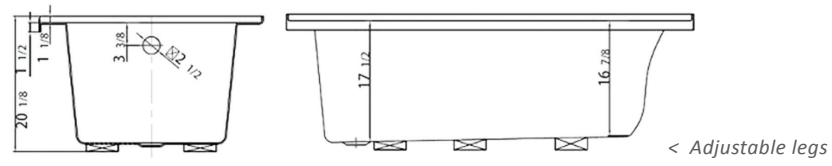

MODEL BTA103-R
MSRP \$700
 66" X 32" X 20 2/3"
 Capacity (gallon): 70
 Weight (lbs): 72

MODEL BTA104-L
MSRP \$678
 60 1/4" X 30" X 20"
 Capacity (gallon): 56
 Weight (lbs): 65

MODEL BTA104-L
MSRP \$678
 60 1/4" X 30" X 20"
 Capacity (gallon): 56
 Weight (lbs): 65