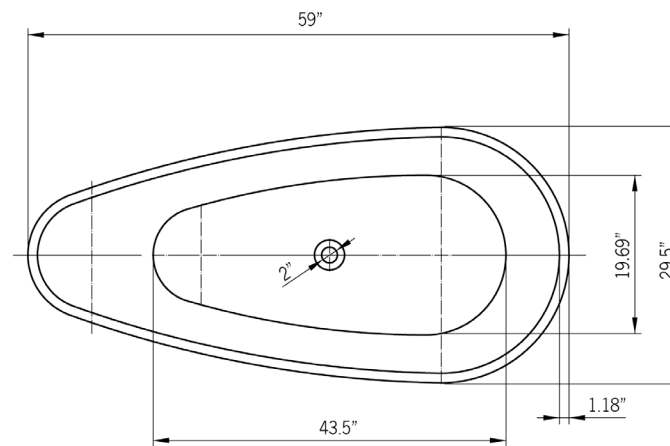

BT267, BT259, BT255 / SPECIFICATIONS

MODEL BT267

67" X 31 1/2" X 22 3/4"

Capacity (gallon): 68

Weight (lbs): 46

MODEL: BT259

59" X 29 1/2" X 22 3/4"

Capacity (gallon): 58