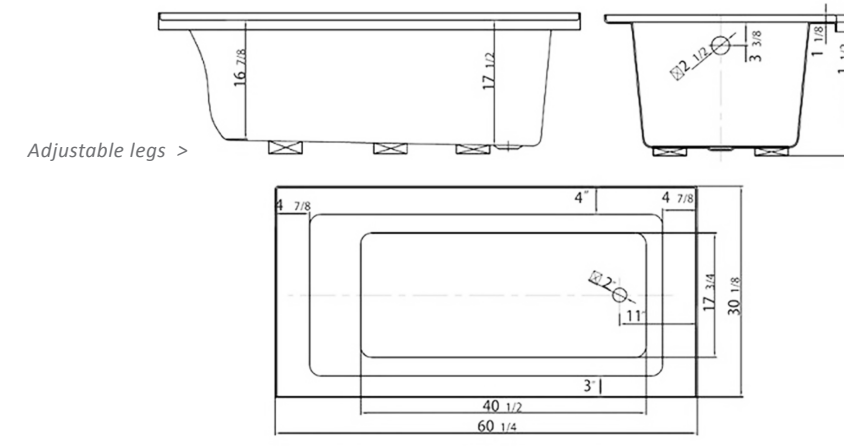

MODEL BT104-L
MSRP \$620
 60 1/4" X 30" X 20"
 Capacity (gallon): 56
 Weight (lbs): 55

MODEL BT104-R
MSRP \$620
 60 1/4" X 30" X 20"
 Capacity (gallon): 56
 Weight (lbs): 55

This friendly, inviting tub features an easy step-over height without compromising deep, comfortable soaking. With a clean, contemporary design and geometric accents, the tub's integral apron simplifies alcove installation and makes the tub a centerpiece in your bathroom. The minimal style allows the tub to blend in seamlessly in virtually any decor.

MODELS BTA102-L/R, BTA103-L/R, BTA104-L/R

Apron bathtubs are offered in a variety of sizes.

See pages 66 & 67

The tub is sold in three different sizes with both right-hand and left-hand models to allow it to perfectly dwell in its appointed space. The ledge on the tub provides convenient storage space, while the tub's acrylic construction is finished with an impressive white gloss that will last through years of use.

MODEL BTA102-L
MSRP \$678
 60 1/4" X 32" X 20"
 Capacity (gallon): 58
 Weight (lbs): 68

MODEL BTA102-R
MSRP \$678
 60 1/4" X 32" X 20"
 Capacity (gallon): 58
 Weight (lbs): 68

MODEL BTA103-L
MSRP \$700
 66" X 32" X 20 2/3"
 Capacity (gallon): 70
 Weight (lbs): 72

MODEL BTA103-R
MSRP \$700
 66" X 32" X 20 2/3"
 Capacity (gallon): 70
 Weight (lbs): 72

MODEL BTA104-L
MSRP \$678
 60 1/4" X 30" X 20"
 Capacity (gallon): 56
 Weight (lbs): 65

MODEL BTA104-L
MSRP \$678
 60 1/4" X 30" X 20"
 Capacity (gallon): 56
 Weight (lbs): 65