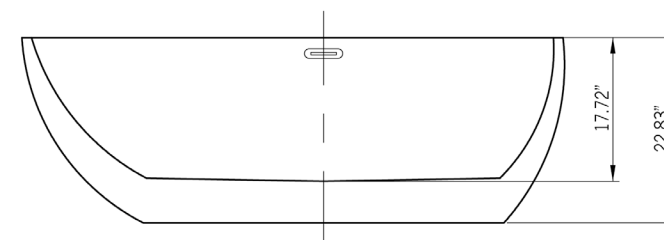

BT267, BT259, BT255 / SPECIFICATIONS

MODEL BT267

67" X 31 1/2" X 22 3/4"

Capacity (gallon): 68

Weight (lbs): 46

MODEL: BT259

59" X 29 1/2" X 22 3/4"

Capacity (gallon): 58

Weight (lbs): 41

MODEL BT255

55" X 29 1/2" X 22 3/4"

Capacity (gallon): 52

Weight (lbs): 39

Freestanding Bathtubs

BT208WH/BL

THE PARAGON OF COMBINED MODERNITY AND MINIMALISM