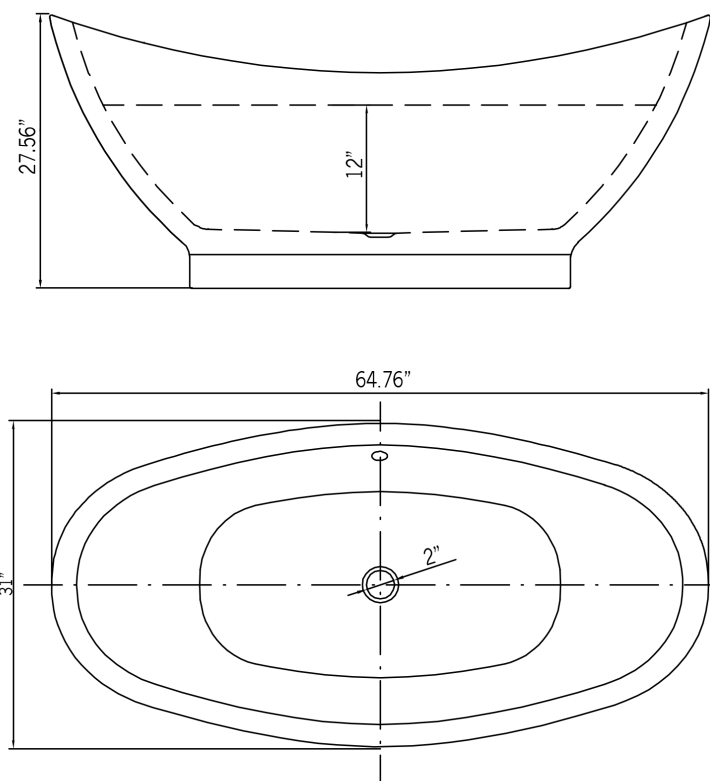

BT202 / SPECIFICATIONS

Freestanding Bathtubs

BT200

MODEL **BT202**

64 3/4" X 31" X 27 1/2"

Capacity (gallon): 39

Weight (lbs): 83

MAGNIFICENCE FUSED WITH AN EASY GRANDEUR