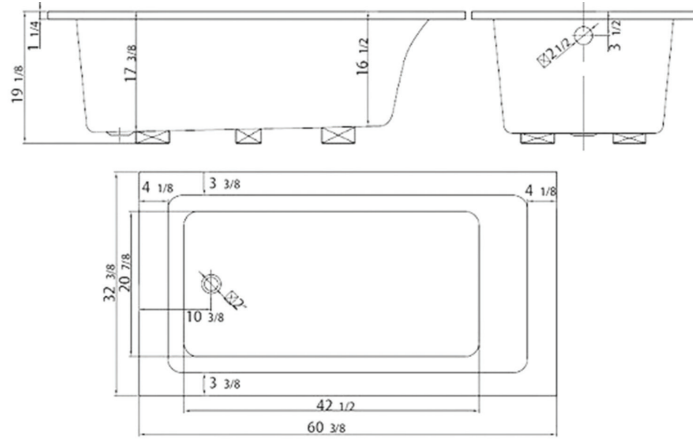

MODEL BT102

MSRP $590

60 1/3" X 32 1/3" X 19"

Capacity (gallon): 64

Weight (lbs): 55