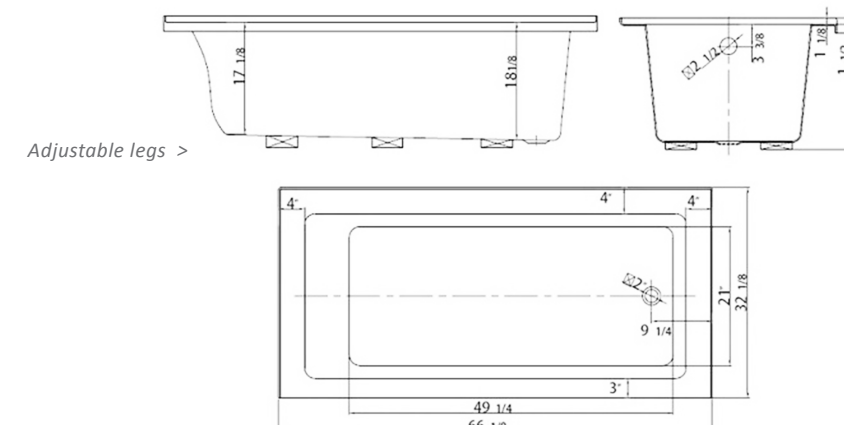

MODEL BTA103-R
MSRP $700
66" X 32" X 20 2/3"
Capacity (gallon): 70
Weight (lbs): 72