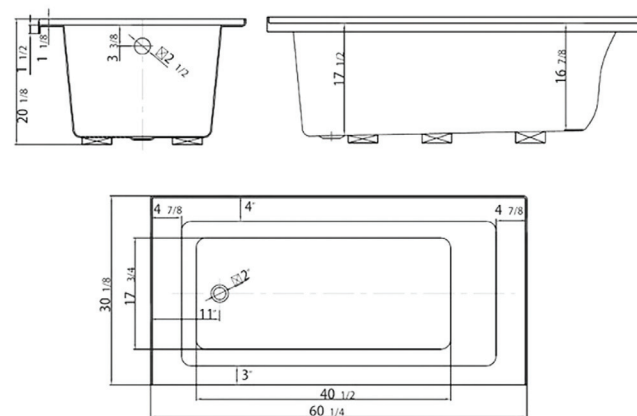

ADD-ON BATHTUB SKIRTS ▶

60" MODEL BT60SK
66" MODEL BT66SK

MSRP \$100

BATHTUB PROTECTORS

MODEL BT102TB
MODEL BT103TB
MODEL BT104TB

MSRP \$40

MODEL BT102-L
MSRP \$620
 60 1/4" X 32" X 20"
 Capacity (gallon): 66
 Weight (lbs): 55

MODEL BT102-R
MSRP \$620
 60 1/4" X 32" X 20"
 Capacity (gallon): 66
 Weight (lbs): 55

MODEL BT103-L
MSRP \$665
 66" X 32" X 20 2/3"
 Capacity (gallon): 77
 Weight (lbs): 57

MODEL BT103-R
MSRP \$665
 66" X 32" X 20 2/3"
 Capacity (gallon): 77
 Weight (lbs): 57

MODEL BT104-L
MSRP \$620
 60 1/4" X 30" X 20"
 Capacity (gallon): 56
 Weight (lbs): 55

MODEL BT104-R
MSRP \$620
 60 1/4" X 30" X 20"
 Capacity (gallon): 56
 Weight (lbs): 55

This friendly, inviting tub features an easy step-over height without compromising deep, comfortable soaking. With a clean, contemporary design and geometric accents, the tub's integral apron simplifies alcove installation and makes the tub a centerpiece in your bathroom. The minimal style allows the tub to blend in seamlessly in virtually any decor.