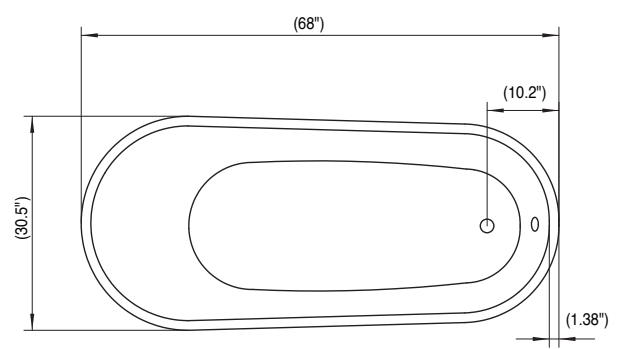

BT308 / SPECIFICATIONS 66" X 30 3/4" X 23 2/3"

Freestanding Bathtubs

BT309

BT307

MODEL **BT308**

66" X 30 3/4" X 23 2/3"

Capacity (gallon): 64

Weight (lbs): 105

BT309, BT307 / SPECIFICATIONS

Freestanding Bathtubs

BT306

MODEL BT309

68" X 30 1/2" X 28"

Capacity (gallon): 58

Weight (lbs): 95

MODEL BT307

59" X 27" X 27 1/2"

Capacity (gallon): 48

Weight (lbs): 80

A STATELY FORM WITH STRAIGHTFORWARD ACCENTS

With its minimal design and style and a detail accent to bring out its beauty, this tub showcases the finer elements of design. The natural shapes and simple lines impart a feeling of warmth and luxury. The tub's delicately sculpted form accentuates its lightweight quality without compromising the tub's strong presence in a room.

BT306 / SPECIFICATIONS

Freestanding Bathtubs

BT304

MODEL **BT306**

67" X 32 1/4" X 23 2/3"

Capacity (gallon): 64

Weight (lbs): 105

AN EXCEPTIONAL SHAPE WITH INIMITABLE TEXTURE