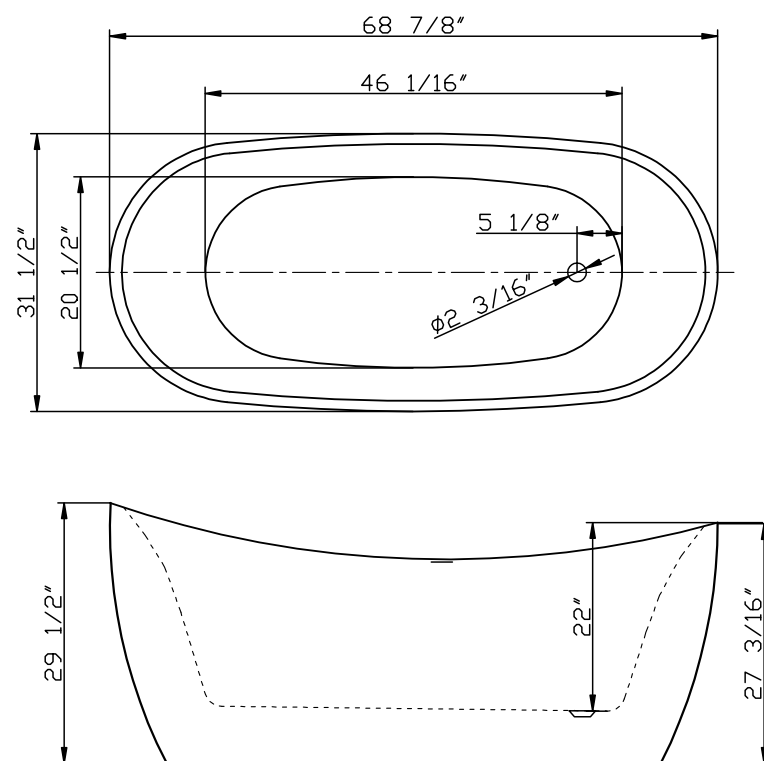

BT308 / SPECIFICATIONS 66" X 30 3/4" X 23 2/3"

Freestanding Bathtubs

BT309

BT307

MODEL **BT308**

66" X 30 3/4" X 23 2/3"

Capacity (gallon): 64

Weight (lbs): 105

BT306 / SPECIFICATIONS

Freestanding Bathtubs

BT304

MODEL **BT306**

67" X 32 1/4" X 23 2/3"

Capacity (gallon): 64

Weight (lbs): 105

AN EXCEPTIONAL SHAPE WITH INIMITABLE TEXTURE

MODEL BT302
SIZE 69" X 31 1/2" X 29 1/2"
CAPACITY (gallon) 59
WEIGHT (lbs) 110
MSRP \$5,335

The free standing tub offers flexibility in its installation and placement, while the overflow drain allows for a mess-free soak. The tub's durable construction ensures that it will last in your home, giving you the opportunity to enjoy it for years.

BT302 / SPECIFICATIONS

MODEL **BT302**

69" X 31 1/2" X 29 1/2"

Capacity (gallon): 59

Weight (lbs): 110

Freestanding Bathtubs

BT267

BT259