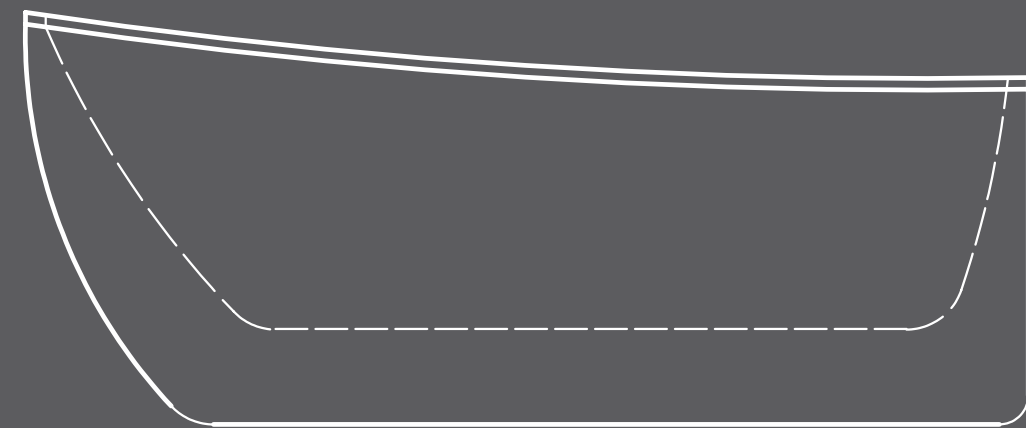

MODEL BT308

SIZE 66" X 30 3/4" X 23 2/3"

CAPACITY (gallon) 64

WEIGHT (lbs) 105

MSRP \$2,445

Ideal for a luxurious soak, this tub will quickly become your heart of calm and relaxation. The center drain integrates unobtrusively into the tub, harmonizing the functionality of the tub with its aesthetic beauty. Wash away your troubles in this ultimate spa experience.

BT308 / SPECIFICATIONS 66" X 30 3/4" X 23 2/3"

Freestanding Bathtubs

BT309

BT307

MODEL **BT308**

66" X 30 3/4" X 23 2/3"

Capacity (gallon): 64

Weight (lbs): 105

A COMFORTING PRESENCE WITH SERENITY AND CHARM

With its sloping back and gentle curves, this minimalist tub invites you to come and relax. The sleek design allows the tub to blend beautifully into any style bathroom while simultaneously standing as an exquisite focal point. The tub comes in two sizes, giving you the opportunity to choose the perfect size for your bathroom.