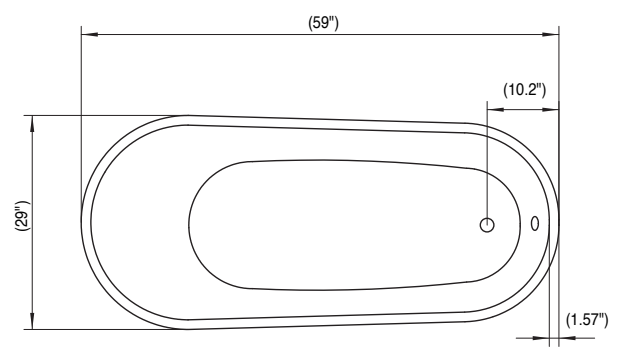

BT308 / SPECIFICATIONS 66" X 30 3/4" X 23 2/3"

Freestanding Bathtubs

BT309

BT307

MODEL **BT308**

66" X 30 3/4" X 23 2/3"

Capacity (gallon): 64

Weight (lbs): 105

BT309, BT307 / SPECIFICATIONS

Freestanding Bathtubs

BT306

MODEL BT309

68" X 30 1/2" X 28"

Capacity (gallon): 58

Weight (lbs): 95

MODEL BT307

59" X 27" X 27 1/2"

Capacity (gallon): 48

Weight (lbs): 80

A STATELY FORM WITH STRAIGHTFORWARD ACCENTS

With its minimal design and style and a detail accent to bring out its beauty, this tub showcases the finer elements of design. The natural shapes and simple lines impart a feeling of warmth and luxury. The tub's delicately sculpted form accentuates its lightweight quality without compromising the tub's strong presence in a room.

BT306 / SPECIFICATIONS

Freestanding Bathtubs

BT304

MODEL **BT306**

67" X 32 1/4" X 23 2/3"

Capacity (gallon): 64

Weight (lbs): 105

AN EXCEPTIONAL SHAPE WITH INIMITABLE TEXTURE