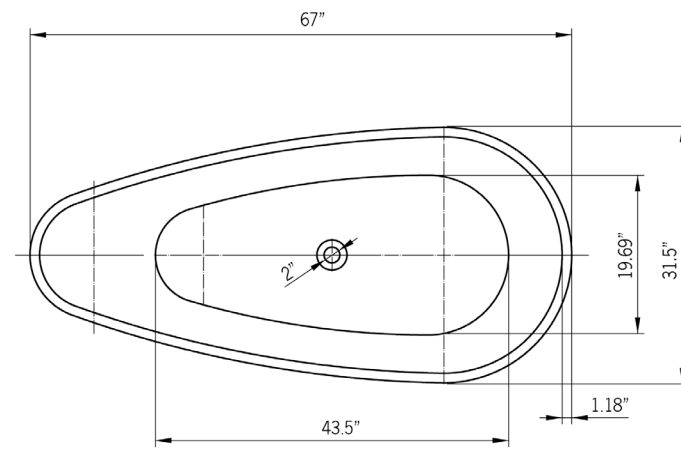

BT308 / SPECIFICATIONS 66" X 30 3/4" X 23 2/3"

Freestanding Bathtubs

BT309

BT307

MODEL **BT308**

66" X 30 3/4" X 23 2/3"

Capacity (gallon): 64

Weight (lbs): 105

BT267, BT259, BT255 / SPECIFICATIONS

MODEL BT267

67" X 31 1/2" X 22 3/4"

Capacity (gallon): 68

Weight (lbs): 46

MODEL: BT259

59" X 29 1/2" X 22 3/4"

Capacity (gallon): 58