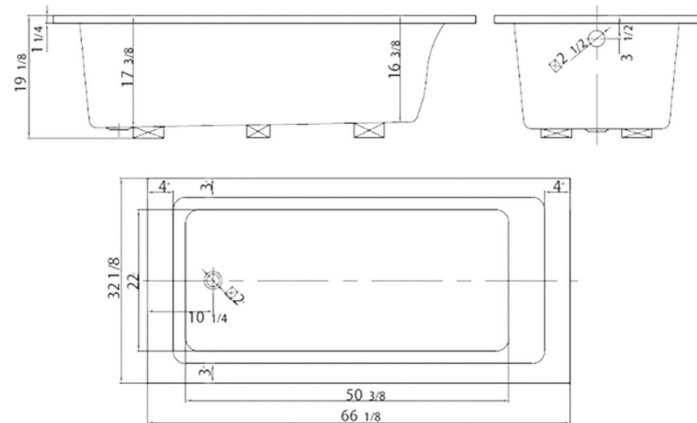

BT309, BT307 / SPECIFICATIONS

Freestanding Bathtubs

BT306

MODEL BT309

68" X 30 1/2" X 28"

Capacity (gallon): 58

Weight (lbs): 95

MODEL BT307

BT306 / SPECIFICATIONS

Freestanding Bathtubs

BT304

MODEL **BT306**

67" X 32 1/4" X 23 2/3"

Capacity (gallon): 64

Weight (lbs): 105

AN EXCEPTIONAL SHAPE WITH INIMITABLE TEXTURE

MODEL BTFL

MODEL BT102

MSRP \$590

60 1/3" X 32 1/3" X 19"

Capacity (gallon): 64

Weight (lbs): 55

MODEL BT103

MSRP \$635

66 1/3" X 32" X 19"

Capacity (gallon): 76

Weight (lbs): 57

MODEL BT104

MSRP \$590

60 1/4" X 30 1/4" X 19"

Capacity (gallon): 60

Weight (lbs): 55