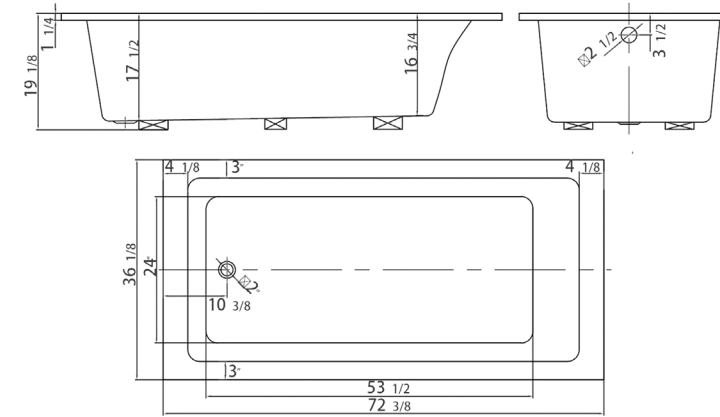

66 1/3" X 32" X 19"

Capacity (gallon): 76

Weight (lbs): 57

MODEL BT104

MSRP \$590

60 1/4" X 30 1/4" X 19"

Capacity (gallon): 60

Weight (lbs): 55