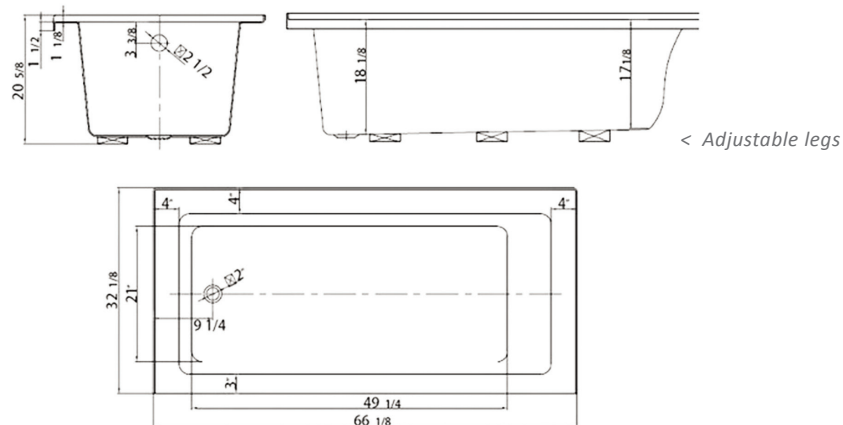

MODEL BTA103-L
MSRP $700
66" X 32" X 20 2/3"
Capacity (gallon): 70
Weight (lbs): 72