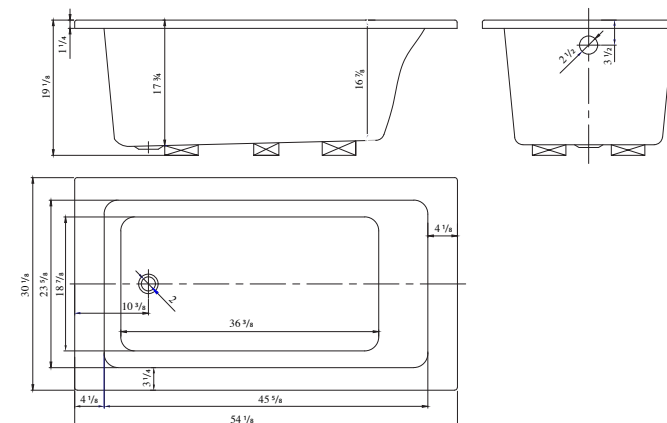

66 1/3" X 32" X 19"

Capacity (gallon): 76

Weight (lbs): 57

MODEL BT104

MSRP \$590

60 1/4" X 30 1/4" X 19"

Capacity (gallon): 60

Weight (lbs): 55

MODEL BT105

MSRP \$5745

72 1/3" X 36" X 19"

Capacity (gallon): 87

Weight (lbs): 70

MODEL BT106

MSRP \$658

48 1/4" X 32" X 19"

Capacity (gallon): 51

Weight (lbs): 44

MODEL BT107

MSRP \$658

54" X 30" X 19"

Capacity (gallon): 43

Weight (lbs): 48

MODELS BT102-L/R, BT103-L/R, BT104-L/R
 Alcove bathtubs are available for both left-hand and right-hand installation.
 See pages 62 & 63