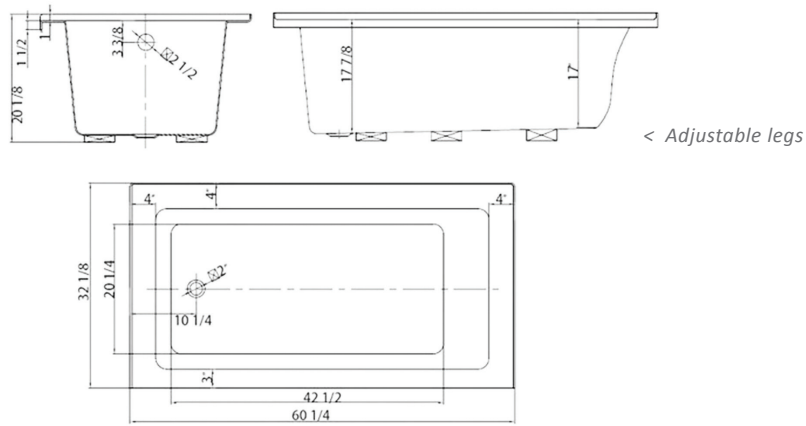

MODEL BTA102-L
MSRP $678
60 1/4" X 32" X 20"
Capacity (gallon): 58
Weight (lbs): 68