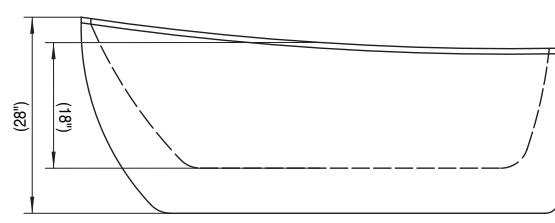

MODEL BT307

59" X 27" X 27 1/2"

Capacity (gallon): 48

Weight (lbs): 80

A STATELY FORM WITH STRAIGHTFORWARD ACCENTS