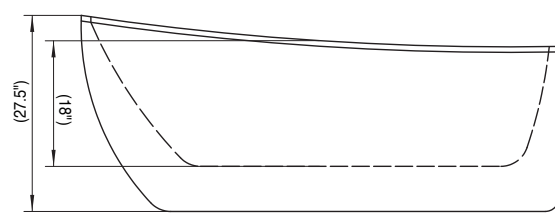

BT308 / SPECIFICATIONS 66" X 30 3/4" X 23 2/3"

Freestanding Bathtubs

BT309

BT307

MODEL **BT308**

66" X 30 3/4" X 23 2/3"

Capacity (gallon): 64

Weight (lbs): 105

BT309, BT307 / SPECIFICATIONS

Freestanding Bathtubs

BT306

MODEL BT309

68" X 30 1/2" X 28"

Capacity (gallon): 58

Weight (lbs): 95

MODEL BT307

59" X 27" X 27 1/2"

Capacity (gallon): 48

Weight (lbs): 80

A STATELY FORM WITH STRAIGHTFORWARD ACCENTS

With its minimal design and style and a detail accent to bring out its beauty, this tub showcases the finer elements of design. The natural shapes and simple lines impart a feeling of warmth and luxury. The tub's delicately sculpted form accentuates its lightweight quality without compromising the tub's strong presence in a room.

MODEL BT306

SIZE 67" X 32 1/4" X 23 2/3"

CAPACITY (gallon) 64

WEIGHT (lbs) 105

MSRP \$2,445

Organic contours highlight the structure of the tub, creating an understated elegance in a pure, glossy white. The austere design lends itself both to contemporary and classically designed bathrooms. This tub is perfect for unwinding, allowing the soothing nature of the tub to take you away in a blissful soak.