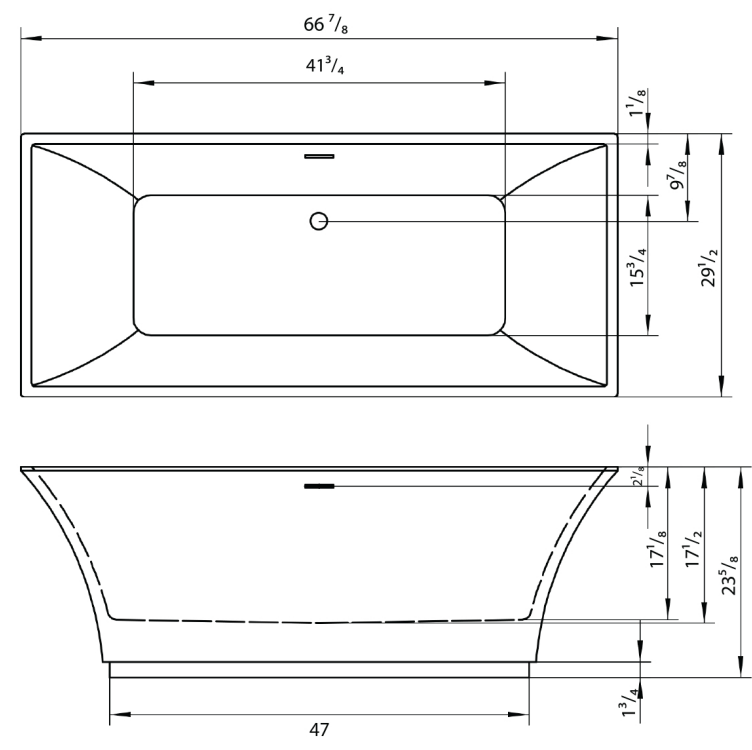

BT308 / SPECIFICATIONS 66" X 30 3/4" X 23 2/3"

Freestanding Bathtubs

BT309

BT307

MODEL **BT308**

66" X 30 3/4" X 23 2/3"

Capacity (gallon): 64

Weight (lbs): 105

BT309, BT307 / SPECIFICATIONS

Freestanding Bathtubs

BT306

MODEL BT309

68" X 30 1/2" X 28"

Capacity (gallon): 58

Weight (lbs): 95

MODEL BT307

MODEL BT208WH, BT208BL

SIZE 67" X 29 3/4" X 23 2/3"

CAPACITY (gallon) 48

WEIGHT (lbs) 90

MSRP White \$2,066, Black \$2,190

Offered in black and white outer finishes, the tub makes a statement in its chosen space. Its durable acrylic construction holds in heat for a superior soak, and the tub's smooth finish makes it a delight to use. The strategically placed overflow drain allows you to maximize the tub's capacity without any worries of an unwanted tidal wave.

BT208WH, BT208BL / SPECIFICATIONS

Freestanding Bathtubs

BT206

MODEL **BT208WH/BL**
67" X 29 3/4" X 23 2/3"
Capacity (gallon): 48
Weight (lbs): 90

SLEEKNESS AND DIGNITY TYPIFIED WITH GRACE

Change the way you bathe with this elongated tub, perfect for stretching out at the end of a long day. Its beautiful yet functional design makes this tub a stunning addition to any bathroom. Its streamlined look blends modern sensibilities with contemporary styles. The tub's simple, yet enticing form invites you to enjoy the full comforts of its sturdy construction.