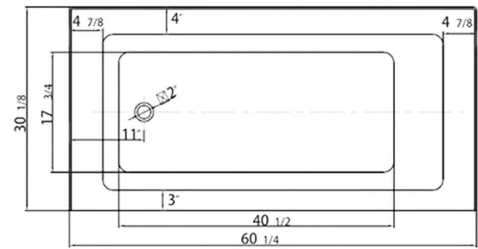

MODEL BT104-L
MSRP \$620
 60 1/4" X 30" X 20"
 Capacity (gallon): 56
 Weight (lbs): 55

MODEL BT104-R
MSRP \$620
 60 1/4" X 30" X 20"
 Capacity (gallon): 56
 Weight (lbs): 55

This friendly, inviting tub features an easy step-over height without compromising deep, comfortable soaking. With a clean, contemporary design and geometric accents, the tub's integral apron simplifies alcove installation and makes the tub a centerpiece in your bathroom. The minimal style allows the tub to blend in seamlessly in virtually any decor.

MODEL BTA102-L
MSRP \$678
 60 1/4" X 32" X 20"
 Capacity (gallon): 58
 Weight (lbs): 68

MODEL BTA102-R
MSRP \$678
 60 1/4" X 32" X 20"
 Capacity (gallon): 58
 Weight (lbs): 68

MODEL BTA103-L
MSRP \$700
 66" X 32" X 20 2/3"
 Capacity (gallon): 70
 Weight (lbs): 72

MODEL BTA103-R
MSRP \$700
 66" X 32" X 20 2/3"
 Capacity (gallon): 70
 Weight (lbs): 72

MODEL BTA104-L
MSRP \$678
 60 1/4" X 30" X 20"
 Capacity (gallon): 56
 Weight (lbs): 65

MODEL BTA104-L
MSRP \$678
 60 1/4" X 30" X 20"
 Capacity (gallon): 56
 Weight (lbs): 65

MODEL BTA107-L

MSRP \$770

54" X 30" X 21 1/2"

Capacity (gallon): 43

Weight (lbs): 85

MODEL BTA107-R

MSRP \$770

54" X 30" X 21 1/2"