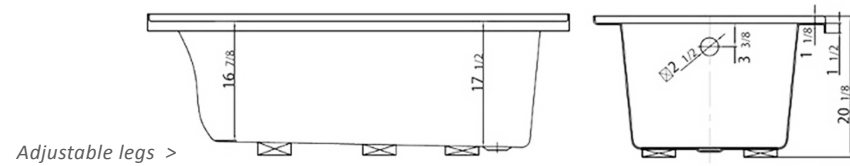

MODEL BTA103-R
MSRP \$700
 66" X 32" X 20 2/3"
 Capacity (gallon): 70
 Weight (lbs): 72

MODEL BTA104-L
MSRP \$678
 60 1/4" X 30" X 20"
 Capacity (gallon): 56
 Weight (lbs): 65

MODEL BTA104-L
MSRP \$678
 60 1/4" X 30" X 20"
 Capacity (gallon): 56
 Weight (lbs): 65