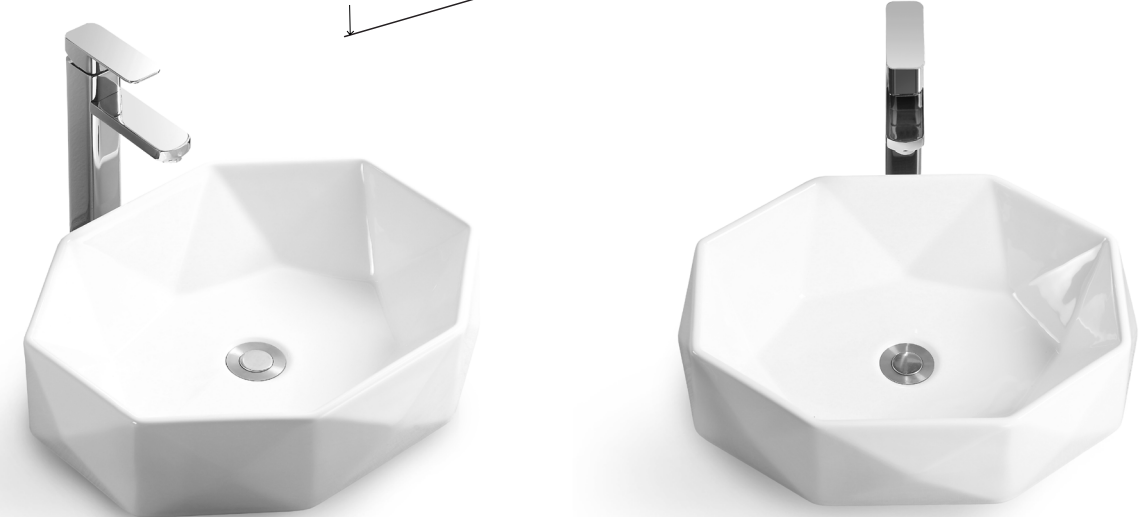

SIZE 23 5/8" x 16 5/16" x 5 7/8"

MSRP \$245

MODERN VESSEL SINKS | MV2416TE ART BASIN

VE1616RF | ART BASIN

FEATURES

- Vitreous china
- Above-counter
- Without overflow

SIZE 15 3/8" x 15 3/8" x 6 11/16"

MSRP \$210

MV1717HEW | ART BASIN

FEATURES

- Vitreous china
- Above-counter
- Without overflow

SIZE 16 5/16" X 16 5/16" X 5 1/8"

MSRP 212

MODERN VESSEL SINKS | MV1717HEW ART BASIN

MV2016HEW | ART BASIN

FEATURES

- Vitreous china
- Above-counter
- Without overflow

SIZE 19 11/16" x 15 3/4" x 5 1/8"

MSRP \$234

MODERN VESSEL SINKS | MV2618TW ART BASIN

MV2718W | ART BASIN

FEATURES

- Vitreous china
- Above-counter
- Without overflow