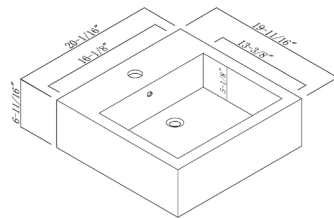

SIZE 23 5/8" x 17 11/16" x 5 7/8"

MSRP \$180.25

VE2019W | ART BASIN

FEATURES

Vitreous china
Above-counter
With overflow

SIZE 20 1/16" x 19 11/16" x 6 11/16"

MSRP \$175

WH1811W | ART BASIN

FEATURES

Vitreous china
Wall hung
Without overflow

SIZE 17 15/16" x 9 13/16" x 4 3/4"

MSRP \$130

MODERN VESSEL SINKS | MV1815NH ART BASIN

MV1815NH | ART BASIN

- FEATURES**
 Vitreous china
 Above-counter
 Without overflow