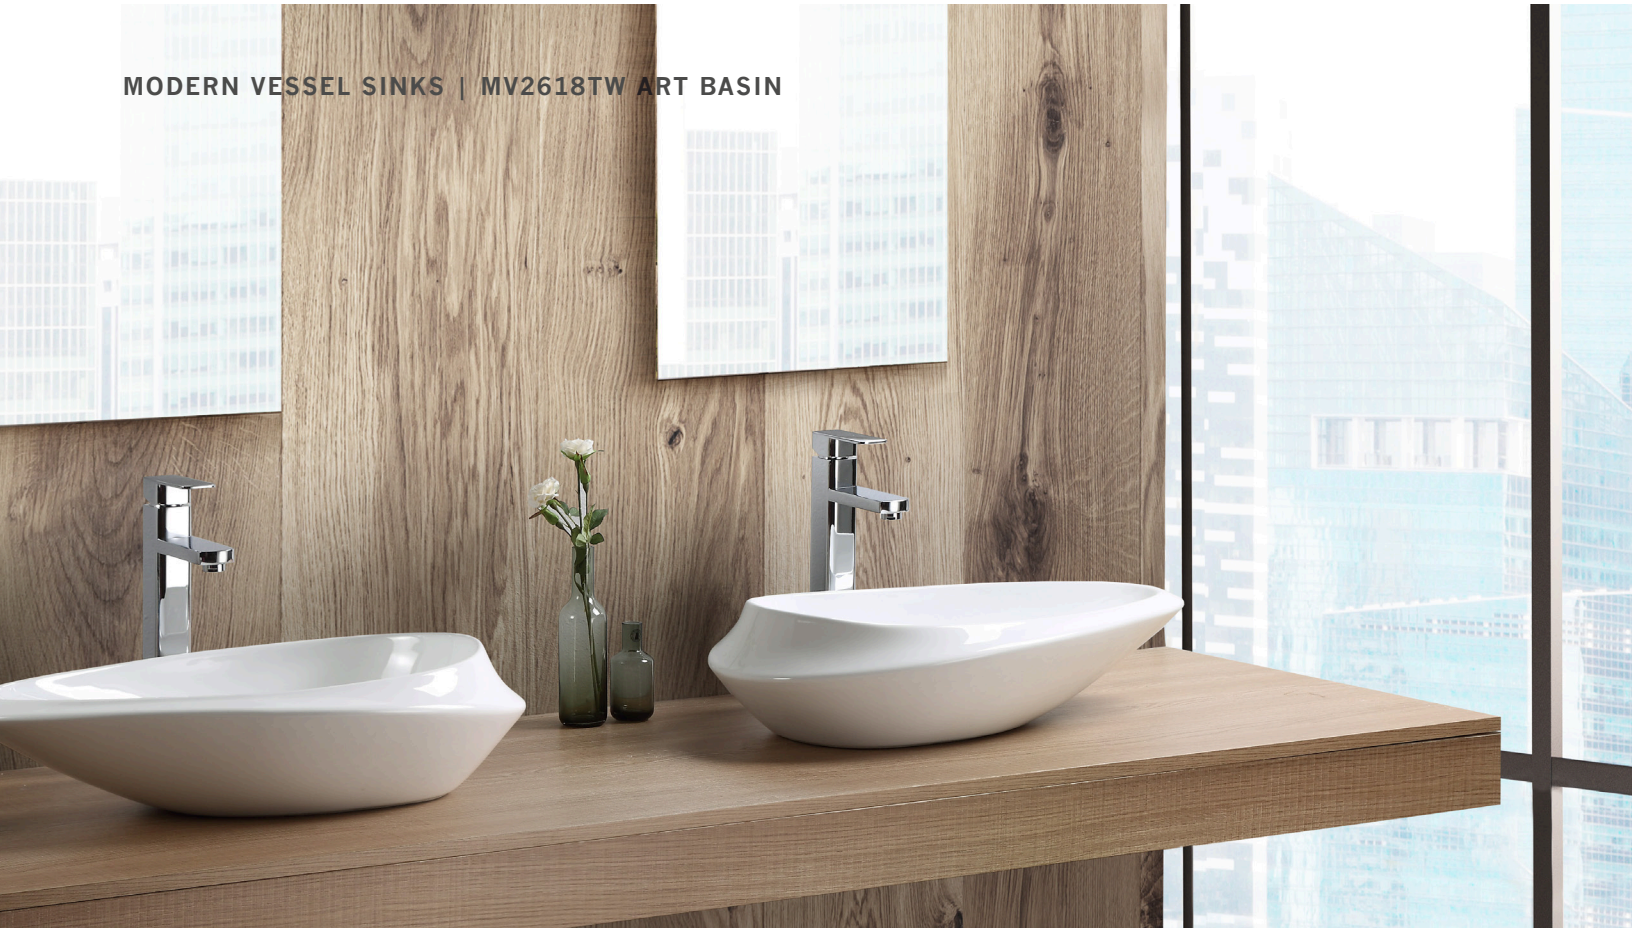

MV1717HEW | ART BASIN

FEATURES

- Vitreous china
- Above-counter
- Without overflow

SIZE 16 5/16" X 16 5/16" X 5 1/8"

MSRP 212

MODERN VESSEL SINKS | MV1717HEW ART BASIN

MV2016HEW | ART BASIN

FEATURES

- Vitreous china
- Above-counter
- Without overflow

SIZE 19 11/16" x 15 3/4" x 5 1/8"

MSRP \$234

MODERN VESSEL SINKS | MV2618TW ART BASIN

MV2718W | ART BASIN

FEATURES

- Vitreous china
- Above-counter
- Without overflow