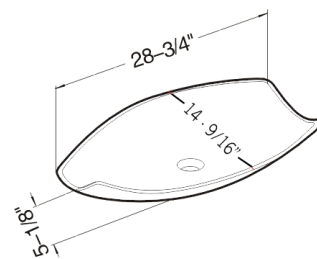

FEATURES

- Vitreous china
- Above-counter
- Without overflow

SIZE 19 1/16" x W 13 3/4" x 5 1/8"

MSRP \$210

MV3215TE | ART BASIN

FEATURES

Vitreous china
Above-counter
Without overflow

SIZE 31 1/2" x 15 3/8" x 4 1/2"

MSRP \$266

MV1917T | ART BASIN

FEATURES

Vitreous china
Above-counter
Without overflow

SIZE 18 7/8" x 16 15/16" x 5 7/8"

MSRP \$190

MV2915TE | ART BASIN

FEATURES

Vitreous china
Above-counter
Without overflow

SIZE 28 3/4" x 14 9/16" x 5 1/8"

MSRP \$266

MV1917TW | ART BASIN

FEATURES

Vitreous china
Above-counter
Without overflow

SIZE 19 1/16" x 13 3/4" x 5 1/8"

MSRP \$190