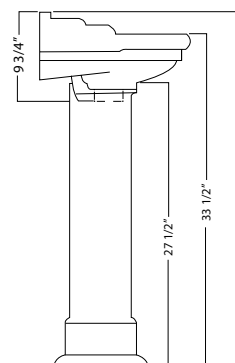

RS22W4 | ROOSEVELT PEDESTAL

COLORS
White | RS22W4 $176
Biscuit | RS22BI4 $210

FEATURES
Vitreous china
With overflow
4" hole spread

SIZE 21 7/8" x 16 7/8" x 35 7/8"