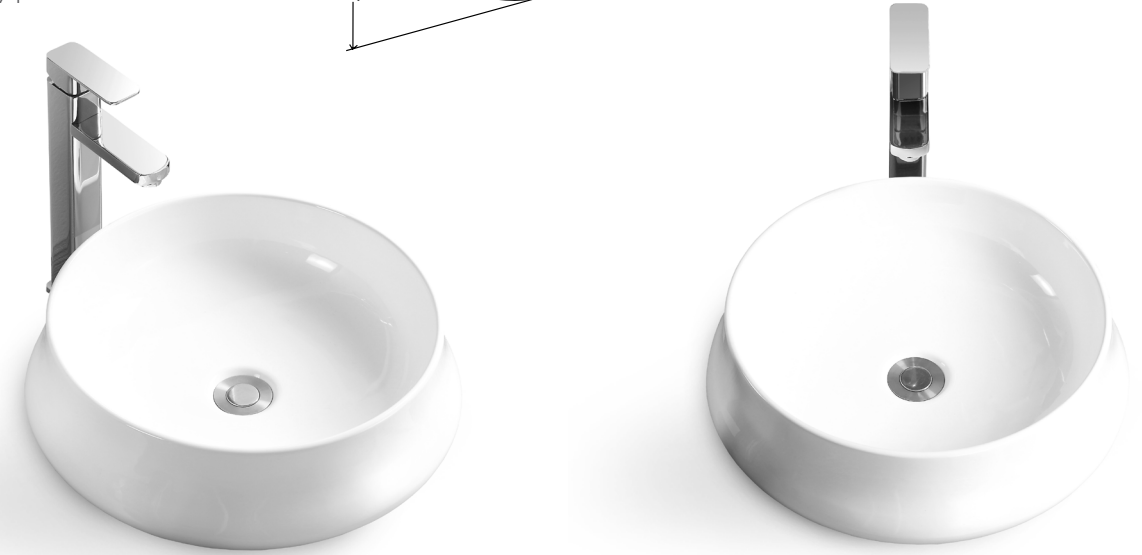

MODERN CIRCULAR/ELLIPTICAL VESSELS

Add elegance to your bathroom when you choose from Fine Fixtures' rounded vessels. With their sleek, curved sides, and spherical appearances, these rounded vessels present a modern and fresh look, allowing you to easily upgrade your bathroom design. Although simple, their chic and upscale styles feature a visible grace that creates an instant focal point.

FEATURES

Vitreous china
Above-counter
With overflow

SIZE 24 7/16" x 19 11/16" x 7 7/8"

MSRP \$198

MODERN VESSEL SINKS | MV1515SPW ART BASIN

MV2416VW | ART BASIN

FEATURES

- Vitreous china
- Above-counter
- Without overflow

SIZE 23 1/4" x 15 3/8" x 4 5/6"

MSRP \$243

MV1717SPW | ART BASIN

FEATURES

- Vitreous china
- Above-counter
- Without overflow

SIZE 16 15/16" x 16 15/16" x 5 1/8"

MSRP \$178

MV1818SPW | ART BASIN

FEATURES

- Vitreous china
- Above-counter
- Without overflow

SIZE 17 3/4" x 17 3/4" x 5 1/2"

MSRP \$174

MODERN SQUARE VESSELS

When it comes to modernity, corners strike a chord and edges take a bold stance. Fine Fixtures' square vessel sinks provide a contemporary touch to their surroundings, offering innovative styles in a fresh take on the traditional bathroom sink. Resting comfortably on countertops, the vessel sinks flaunt their style, showcasing their daring appearance.