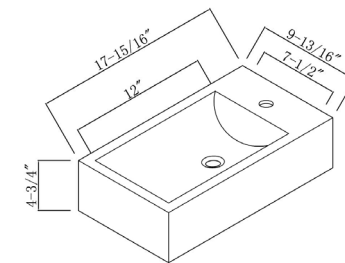

WH1811W | ART BASIN

FEATURES

Vitreous china
Wall hung
Without overflow

SIZE 17 15/16" x 9 13/16" x 4 3/4"

MSRP $130