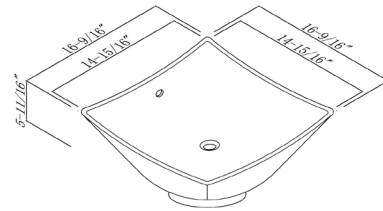

VE1717W | ART BASIN

FEATURES

Vitreous china
Above-counter
With overflow

SIZE 19 1/16" x W 13 3/4" x 5 1/8"

MSRP $172.01