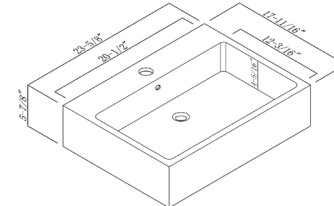

VE2318W | ART BASIN

FEATURES

Vitreous china
Above-counter
With overflow

SIZE 23 5/8" x 17 11/16" x 5 7/8"

MSRP $180.25