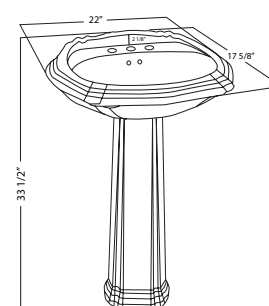

SIZE 24 3/4" x 18 1/2" x 36 1/2"

RE2218W | REGENT PEDESTAL

COLORS
 White | RE2218W \$170.98
 Biscuit | RE2218BI \$197

FEATURES
 Vitreous china
 With overflow
 Single hole spread

SIZE 22" x 17 5/8" x 36 1/2"