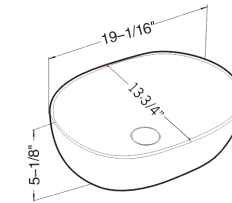

MODERN VESSEL SINKS

MV1914TE | ART BASIN

FEATURES

Vitreous china
Above-counter
Without overflow

SIZE 19 1/16" x 13 3/4" x 5 1/8"

MSRP \$175

MV2316TE | ART BASIN

FEATURES