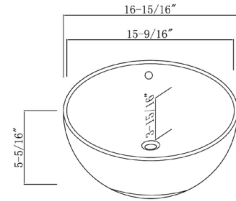

MODERN VESSEL SINKS

MODERN VESSEL SINKS

VE1515W | ART BASIN

FEATURES

Vitreous china
Above-counter
With overflow

SIZE 15 9/16" x 15 9/16" x 5 5/16"

MSRP $164.80