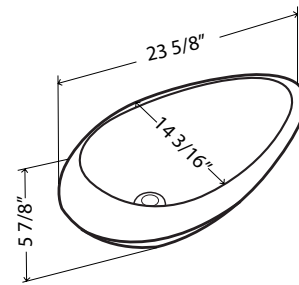

- Vitreous china
- Above-counter
- Without overflow

SIZE 19 11/16" x 15 3/4" x 5 1/8"

MSRP \$234

MODERN VESSEL SINKS | MV2618TW ART BASIN

MV2718W | ART BASIN

FEATURES

- Vitreous china
- Above-counter
- Without overflow

SIZE 19 1/16" x W 13 3/4" x 5 1/8"

MSRP \$266

MV2415OVW | ART BASIN

FEATURES

- Vitreous china
- Above-counter
- Without overflow

SIZE 23 5/8" x 14 3/16" x 5 7/8"

MSRP \$265

MV2618TW | ART BASIN

FEATURES

- Vitreous china
- Above-counter
- Without overflow

SIZE 19 1/16" x W 13 3/4" x 5 1/8"

MSRP \$210

MV3215TE | ART BASIN

FEATURES

Vitreous china
Above-counter
Without overflow

SIZE 31 1/2" x 15 3/8" x 4 1/2"