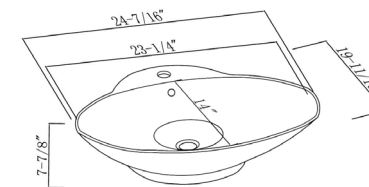

MV1919W | ART BASIN

FEATURES

Vitreous china
Above-counter
Without overflow

SIZE 19 11/16" x 19 11/16" x 5 1/8"

MSRP \$198

MV2416RW | ART BASIN

FEATURES

Vitreous china
Above-counter
Without overflow

SIZE 23 5/8" x 13 9/16" x 6 1/8"

MSRP \$230

MV1717TE | ART BASIN

FEATURES

Vitreous china
Above-counter
Without overflow

SIZE 19 11/16" x 19 11/16" x 5 1/8"

MSRP \$220

MV2519W | ART BASIN

FEATURES

Vitreous china
Above-counter
With overflow

SIZE 24 7/16" x 19 11/16" x 7 7/8"

MSRP \$198

MODERN VESSEL SINKS | MV1515SPW ART BASIN

MV2416VW | ART BASIN

FEATURES

- Vitreous china
- Above-counter
- Without overflow