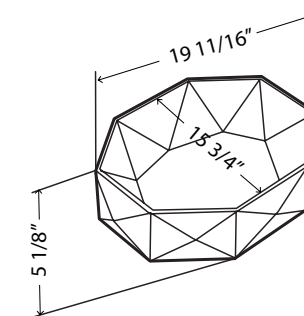

MV2016HEW | ART BASIN

FEATURES

- Vitreous china
- Above-counter
- Without overflow

SIZE 19 11/16" x 15 3/4" x 5 1/8"

MSRP $234