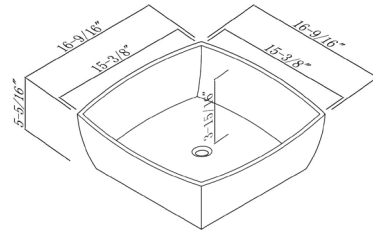

MV1717SW | ART BASIN

FEATURES

Vitreous china
Above-counter
Without overflow

SIZE 16 9/16" x 16 9/16" x 5 5/16"

MSRP $178