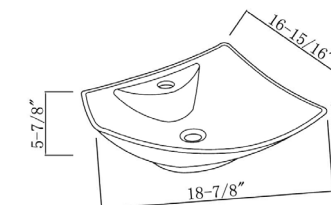

Vitreous china
Above-counter
Without overflow

SIZE 28 3/4" x 14 9/16" x 5 1/8"

MSRP \$266

MV1917TW | ART BASIN

FEATURES

Vitreous china
Above-counter
Without overflow

SIZE 19 1/16" x 13 3/4" x 5 1/8"

MSRP \$190