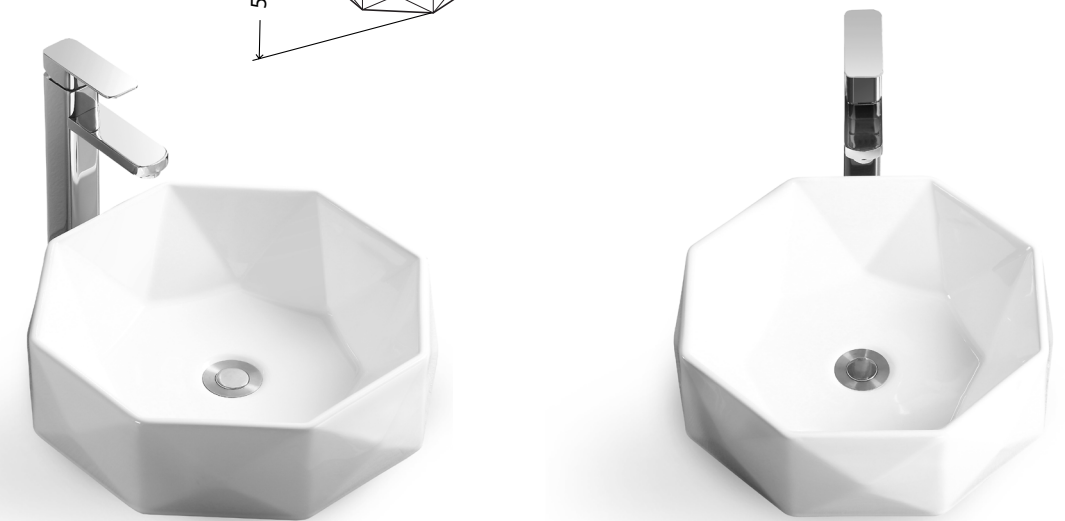

SIZE 23 5/8" x 16 5/16" x 5 7/8"

MSRP \$245

MODERN VESSEL SINKS | MV2416TE ART BASIN

VE1616RF | ART BASIN

FEATURES

- Vitreous china
- Above-counter
- Without overflow

SIZE 15 3/8" x 15 3/8" x 6 11/16"

MSRP \$210

MV1717HEW | ART BASIN

FEATURES

- Vitreous china
- Above-counter
- Without overflow

SIZE 16 5/16" X 16 5/16" X 5 1/8"

MSRP 212

MODERN VESSEL SINKS | MV1717HEW ART BASIN

MV2016HEW | ART BASIN

FEATURES

- Vitreous china
- Above-counter
- Without overflow

SIZE 19 11/16" x 15 3/4" x 5 1/8"

MSRP \$234

MODERN VESSEL SINKS | MV2618TW ART BASIN

MV2718W | ART BASIN

FEATURES

- Vitreous china
- Above-counter
- Without overflow