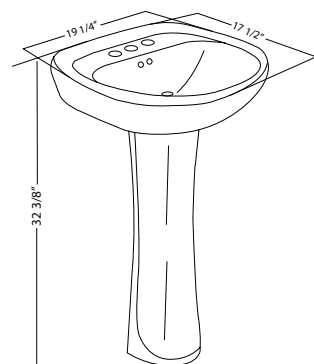

FEATURES
 Vitreous china
 With overflow
 8" hole spread

SIZE 21 7/8" x 16 7/8" x 35 7/8"

PEDESTAL SINKS | PR2017W PRESTIGE

PR2017W | PRESTIGE PEDESTAL

FEATURES

Vitreous china
With overflow
4" hole spread

SIZE 19 1/4" x 17 1/2" x 32 3/8"

MSRP \$72.10

AS2619W | ASHFIELD PEDESTAL

FEATURES

Vitreous china
With overflow
4" hole spread

SIZE 26 3/8" x 19 5/8" x 33 5/8"

MSRP \$180

PR2218W | PRESTIGE PEDESTAL

FEATURES