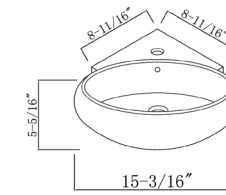

VE1415W | WALL HUNG

FEATURES

- Vitreous china
- Wall hung
- With overflow

SIZE 15 3/16" x 15 3/16" x 5 5/16"

MSRP $130

WALL HUNG SINKS | VE1810W