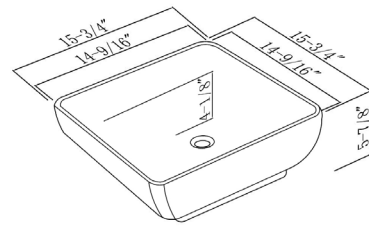

MV1516SW | ART BASIN

FEATURES

- Vitreous china
- Above-counter
- Without overflow

SIZE 15 3/4" x 15 3/4" x 5 7/8"

MSRP $168