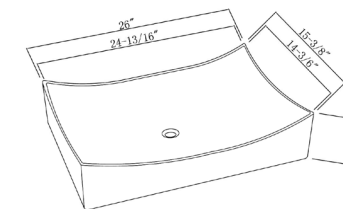

VE2618NH | ART BASIN

FEATURES

Vitreous china
Above-counter
Without overflow

SIZE 26" x 15 3/8" x 6 1/8"

MSRP $193.64

MODERN VESSEL SINKS | VE2618NH ART BASIN