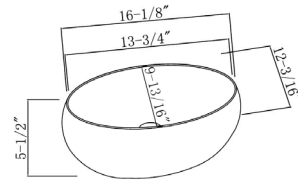

FEATURES

Vitreous china
Above-counter
With overflow

SIZE 16 9/16" x W 16 9/16" x 6 11/16"

MSRP \$169.95

MV2214W | ART BASIN

FEATURES

Vitreous china
Above-counter
With overflow

SIZE 23 1/16" x 15 3/8" x 7 7/8"

MSRP \$158

MV1612RW | ART BASIN

FEATURES

Vitreous china
Above-counter
Without overflow

SIZE 16 1/8" x 12 3/16" x 5 1/2"

MSRP \$165

MV1615RW | ART BASIN

FEATURES