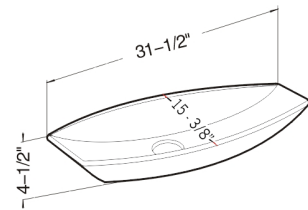

MV3215TE | ART BASIN

FEATURES

Vitreous china
Above-counter
Without overflow

SIZE 31 1/2" x 15 3/8" x 4 1/2"

MSRP $266