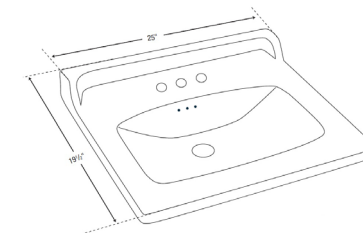

CT2519W
White