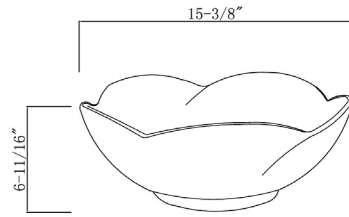

MT1818TE | ART BASIN

FEATURES

Vitreous china
Above-counter
Without overflow

SIZE 18 1/8" x 18 1/8" x 5 7/8"

MSRP \$210

MV2416TE | ART BASIN

FEATURES

Vitreous china
Above-counter
Without overflow

SIZE 23 5/8" x 16 5/16" x 5 7/8"

MSRP \$245

MODERN VESSEL SINKS | MV2416TE ART BASIN

VE1616RF | ART BASIN

FEATURES

- Vitreous china
- Above-counter
- Without overflow

SIZE 15 3/8" x 15 3/8" x 6 11/16"

MSRP \$210

MV1717HEW | ART BASIN

FEATURES

- Vitreous china
- Above-counter
- Without overflow

SIZE 16 5/16" X 16 5/16" X 5 1/8"

MSRP 212

MODERN VESSEL SINKS | MV1717HEW ART BASIN

MV2016HEW | ART BASIN

FEATURES