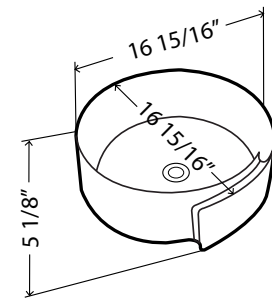

SIZE 23 1/4" x 15 3/8" x 4 5/6"

MSRP \$243

MV1717SPW | ART BASIN

FEATURES

- Vitreous china
- Above-counter
- Without overflow

SIZE 16 15/16" x 16 15/16" x 5 1/8"

MSRP \$178

MV1818SPW | ART BASIN