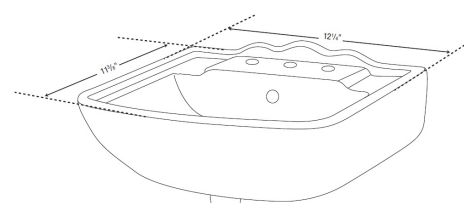

WH1412W | WALL HUNG

FEATURES

Vitreous china
Wall hung
With overflow

SIZE 14" x 12" | 4" cc

MSRP \$55

These long-lasting sinks are finished in a stain-resistant glossy white, which will keep them looking fresh and new even after years of regular use.

WH1211W/BI | WALL HUNG

FEATURES

Vitreous china
Wall hung
With overflow

SIZE 12 1/4" x 11 3/8" | 4" cc

**Available in White and Biscuit color*

MSRP White \$55, Biscuit \$66

This modern style sink provides a finishing touch to its chosen spaces, effortlessly enhancing the bathroom decor.