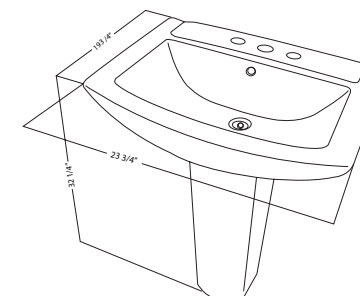

MI2319W8 | CLASSIC PEDESTAL

FEATURES

Vitreous china
With overflow
8" hole spread

SIZE 23 3/4" x 19 3/4" x 32 3/4"

MSRP $156