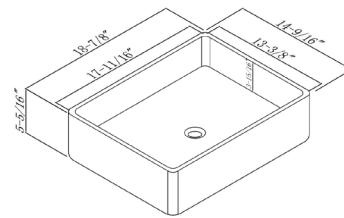

FEATURES

Vitreous china
Wall hung
Without overflow

SIZE 17 15/16" x 9 13/16" x 4 3/4"

MSRP \$130

MODERN VESSEL SINKS | MV1815NH ART BASIN

MV1815NH | ART BASIN

- FEATURES**
 Vitreous china
 Above-counter
 Without overflow

SIZE 18 7/8" x 14 9/16" x 5 5/16"

MSRP \$180

VE1414W | ART BASIN

- FEATURES**
 Vitreous china
 Above-counter
 Without overflow

SIZE 14 15/16" x 14 15/16" x 5 1/8"

MSRP \$160.68

MV1815W | ART BASIN

- FEATURES**
 Vitreous china
 Above-counter
 Without overflow