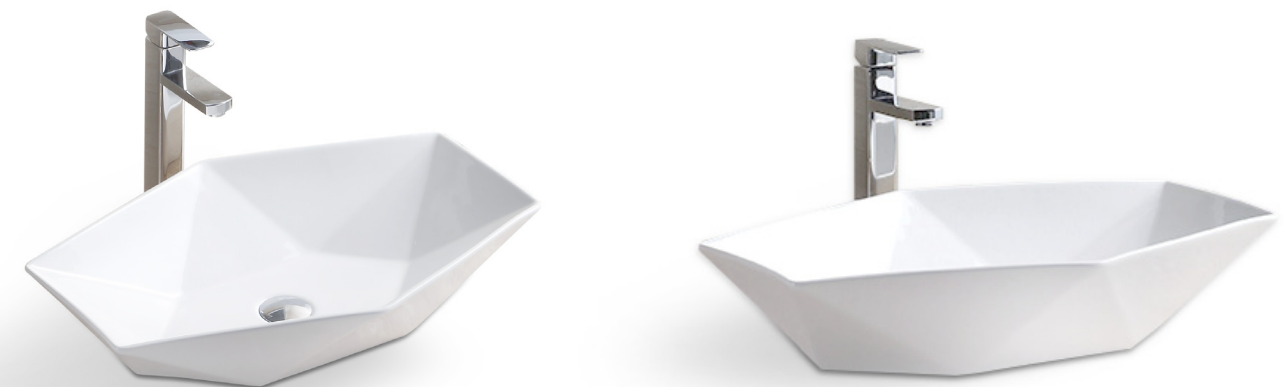

Vitreous china
Above-counter
Without overflow

SIZE 23 5/8" x 14 15/16" x 4 5/16"

MSRP \$245

MODERN IRREGULAR VESSELS

Refresh and revitalize any bathroom design with Fine Fixtures' irregular vessel sinks. With the diversity of styles to choose from, your chosen sink will blend perfectly to your bathroom design and match your distinct taste and preference. These uniquely shaped sinks will create a distinct centerpiece, and will add a subtly contemporary touch to your bathroom.

MT1818TE | ART BASIN

FEATURES

Vitreous china
Above-counter
Without overflow

SIZE 18 1/8" x 18 1/8" x 5 7/8"

MSRP \$210

MV2416TE | ART BASIN

FEATURES

Vitreous china
Above-counter
Without overflow

SIZE 23 5/8" x 16 5/16" x 5 7/8"

MSRP \$245

MODERN VESSEL SINKS | MV2416TE ART BASIN

VE1616RF | ART BASIN

FEATURES

- Vitreous china
- Above-counter
- Without overflow

SIZE 15 3/8" x 15 3/8" x 6 11/16"

MSRP \$210