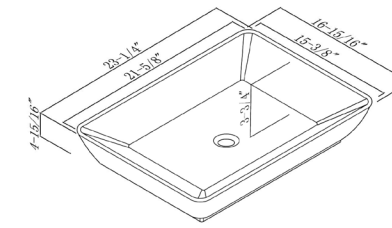

MV1916W | ART BASIN

FEATURES

Vitreous china
Above-counter
Without overflow

SIZE 23 1/4" x 16 15/16" x 4 15/16"

MSRP $188