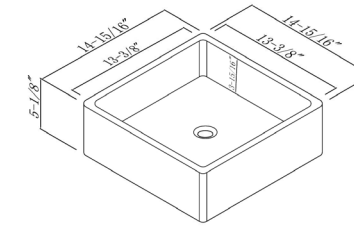

SIZE 18 7/8" x 14 9/16" x 5 5/16"

MSRP \$180

VE1414W | ART BASIN

- FEATURES**
 Vitreous china
 Above-counter
 Without overflow

SIZE 14 15/16" x 14 15/16" x 5 1/8"

MSRP \$160.68

MV1815W | ART BASIN

- FEATURES**
 Vitreous china
 Above-counter
 Without overflow