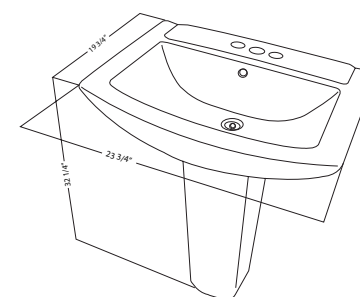

MSRP \$156

MI2319W4 | CLASSIC PEDESTAL

FEATURES

Vitreous china
With overflow
4" hole spread

SIZE 23 3/4" x 19 3/4" x 32 3/4"

MSRP \$156

MI2319W8 | CLASSIC PEDESTAL

FEATURES