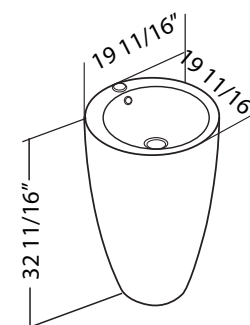

PEDESTAL SINKS

IS2020W | ISLAND PEDESTAL

FEATURES

Vitreous china
With overflow
Single hole spread

SIZE 19 3/4" x 19 3/4" x 32 3/4"

MSRP \$555

WD1211W | WINDFIELD PEDESTAL

FEATURES

Vitreous china
With overflow
Single hole spread

SIZE 11" x 12 1/4" x 34 1/4"

MSRP \$400

PEDESTAL SINKS

RS18W1 | ROOSEVELT PEDESTAL

COLORS
 White | RS18W1 \$168
 Biscuit | RS18BI1 \$198

FEATURES
 Vitreous china
 With overflow
 Single hole spread

SIZE 18 1/8" x 14 3/4" x 34 1/4"

RS18W4 | ROOSEVELT PEDESTAL

COLORS
 White | RS18W4 \$168
 Biscuit | RS18BI4 \$198

FEATURES
 Vitreous china
 With overflow
 4" hole spread

SIZE 18 1/8" x 14 3/4" x 34 1/4"

RS22W4 | ROOSEVELT PEDESTAL