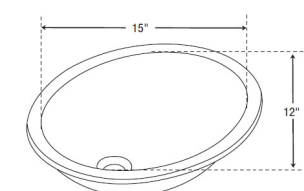

UM1512W/BI | UNDERMOUNT

FEATURES

Vitreous china
Under-courter
With overflow
(located at front of basin)

SIZE 15" x 12"

*Available in White and Biscuit color

MSRP White $56, Biscuit $65