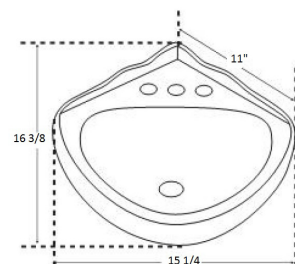

WH1111W/BI | WALL HUNG

FEATURES

Vitreous china
Wall hung
With overflow

SIZE 16 3/8" x 14 1/4" x 5 1/4"
Single hole and 4" CC options available

*Available in White and Biscuit color

MSRP White $109, Biscuit $128

Revamp the look of your bathroom with Fine Fixtures' corner wall-hung sinks. The unusual placement and shape of the sink is meant for bathrooms with limited space, providing extra room to wash up by utilizing the corner.