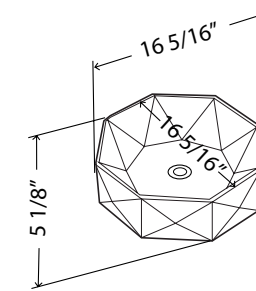

SIZE 23 5/8" x 16 5/16" x 5 7/8"

MSRP \$245

MODERN VESSEL SINKS | MV2416TE ART BASIN

VE1616RF | ART BASIN

FEATURES

- Vitreous china
- Above-counter
- Without overflow

SIZE 15 3/8" x 15 3/8" x 6 11/16"

MSRP \$210

MV1717HEW | ART BASIN

FEATURES

- Vitreous china
- Above-counter
- Without overflow

SIZE 16 5/16" X 16 5/16" X 5 1/8"

MSRP 212

MODERN VESSEL SINKS | MV1717HEW ART BASIN

MV2016HEW | ART BASIN

FEATURES