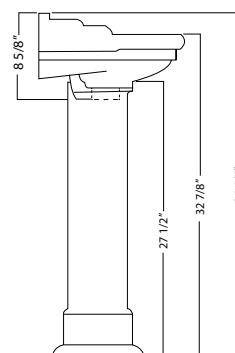

PEDESTAL SINKS

IS2020W | ISLAND PEDESTAL

FEATURES

Vitreous china
With overflow
Single hole spread

SIZE 19 3/4" x 19 3/4" x 32 3/4"

MSRP \$555

WD1211W | WINDFIELD PEDESTAL

FEATURES

Vitreous china
With overflow
Single hole spread

SIZE 11" x 12 1/4" x 34 1/4"

MSRP \$400

PEDESTAL SINKS

RS18W1 | ROOSEVELT PEDESTAL

COLORS
 White | RS18W1 \$168
 Biscuit | RS18BI1 \$198

FEATURES
 Vitreous china
 With overflow
 Single hole spread

SIZE 18 1/8" x 14 3/4" x 34 1/4"

RS18W4 | ROOSEVELT PEDESTAL

COLORS
 White | RS18W4 \$168
 Biscuit | RS18BI4 \$198

FEATURES
 Vitreous china
 With overflow
 4" hole spread

SIZE 18 1/8" x 14 3/4" x 34 1/4"

RS22W4 | ROOSEVELT PEDESTAL