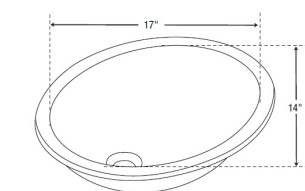

MSRP White \$56, Biscuit \$65

UM1714W/BI | UNDERMOUNT

FEATURES

Vitreous china
Under-courter
With overflow
(located at front of basin)

SIZE 17" x 14"

**Available in White and Biscuit color*

MSRP White \$56, Biscuit \$65