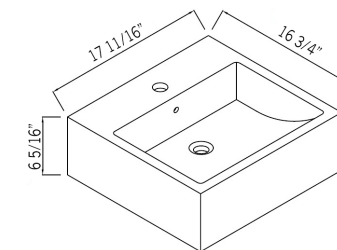

MSRP \$180

SVC1717W | ART BASIN

FEATURES

Vitreous china
Above-counter
With overflow

SIZE 17 11/16" x 16 3/4" x 6 5/16"

MSRP \$165

MODERN VESSEL SINKS | VE1616SW ART BASIN

VE1616SW | ART BASIN