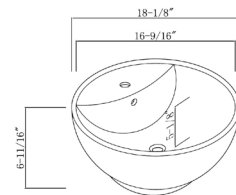

FEATURES

Vitreous china
Above-counter
With overflow

SIZE 16 9/16" x W 16 9/16" x 6 11/16"

MSRP $169.95