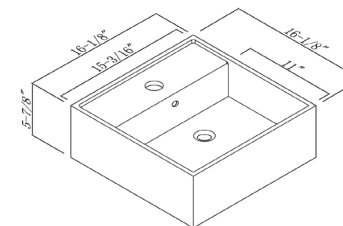

MSRP \$205

MV1515W | ART BASIN

FEATURES

Vitreous china
Above-counter
With overflow

SIZE 16 1/8" x 16 1/8" x 5 7/8"

MSRP \$130

MODERN VESSEL SINKS

MODERN VESSEL SINKS