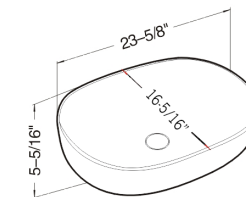

MV2316TE | ART BASIN

FEATURES

Vitreous china
Above-counter
Without overflow

SIZE 23 5/8" x 16 5/16" x 5 5/16"

MSRP $198