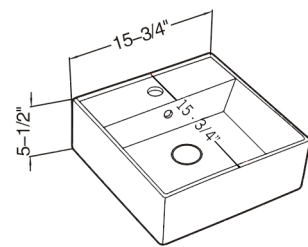

MV2020SW | ART BASIN