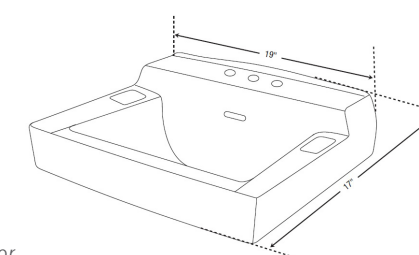

WH1917W/BI | WALL HUNG

FEATURES

Vitreous china
Wall hung
With overflow

SIZE 19" x 17" | 4" cc

**Available in White and Biscuit color*

MSRP White \$62, Biscuit \$80

This square sink design adds an updated contemporary touch, easily upgrading or finishing any bathroom decor.