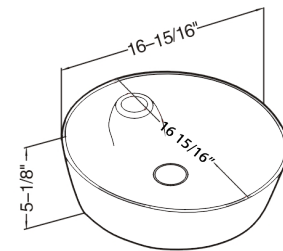

SIZE 23 5/8" x 13 9/16" x 6 1/8"

MSRP \$230

MV1717TE | ART BASIN

FEATURES

Vitreous china
Above-counter
Without overflow

SIZE 19 11/16" x 19 11/16" x 5 1/8"

MSRP \$220

MV2519W | ART BASIN