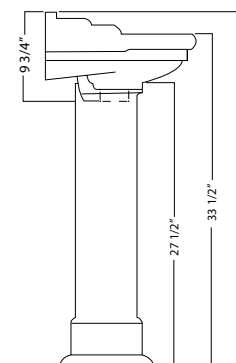

RS22W8 | ROOSEVELT PEDESTAL

COLORS
White | RS22W8 $176
Biscuit | RS22BI8 $210

FEATURES
Vitreous china
With overflow
8" hole spread

SIZE 21 7/8" x 16 7/8" x 35 7/8"