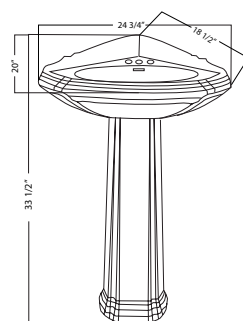

RE1717W | REGENT PEDESTAL

COLORS
White | RE1717W $170.98
Biscuit | RE1717BI $197

FEATURES
Vitreous china
With overflow
Single hole spread

SIZE 24 3/4" x 18 1/2" x 36 1/2"