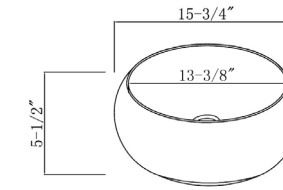

MV1615RW | ART BASIN

FEATURES

Vitreous china
Above-counter
Without overflow

SIZE 15 3/4" x 15 3/4" x 5 1/2"

MSRP $170