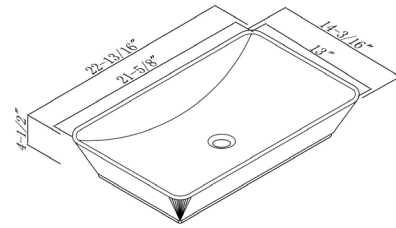

FEATURES

Vitreous china
Above-counter
Without overflow

SIZE 19 1/16" x W 13 3/4" x 5 1/8"

MSRP \$198

VE1717W | ART BASIN

FEATURES

Vitreous china
Above-counter
With overflow

SIZE 19 1/16" x W 13 3/4" x 5 1/8"

MSRP \$172.01

MV2417W | ART BASIN

FEATURES

Vitreous china
Above-counter
With overflow

SIZE 24" x 17 5/16" x 7 1/16"

MSRP \$230

MODERN VESSEL SINKS | VE1717W ART BASIN

MV2314SW | ART BASIN

FEATURES

Vitreous china
Above-counter
Without overflow

SIZE 22 13/16" x 14 3/16" x 4 1/2"

MSRP \$218

MV1916W | ART BASIN

FEATURES

Vitreous china
Above-counter
Without overflow

SIZE 23 1/4" x 16 15/16" x 4 15/16"