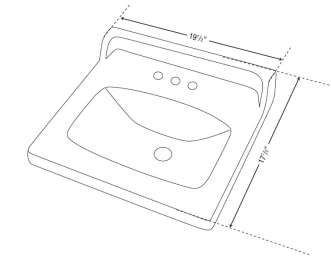

CT1917W | CHINA TOP

COLORS	MSRP
White | CT1917W	$91
Biscuit | CT1917BI	$98
Bone | CT1917BO	$98

SIZE 19 1/4" x 17 1/2" x 3 3/4" | 4" CC

With overflow (located at front of basin)

CT1917W
White