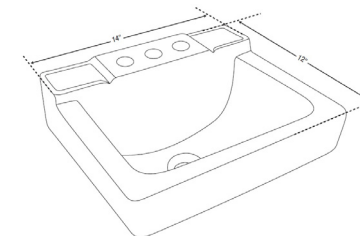

WH1412W | WALL HUNG

FEATURES

Vitreous china
Wall hung
With overflow

SIZE 14" x 12" | 4" cc

MSRP \$55

These long-lasting sinks are finished in a stain-resistant glossy white, which will keep them looking fresh and new even after years of regular use.