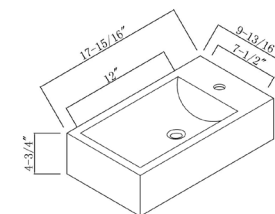

WALL HUNG SINKS

WH1811W | WALL HUNG

FEATURES

Vitreous china
Wall hung
Without overflow

SIZE 17 15/16" x 9 13/16" x 4 3/4"

MSRP \$130

CT1711W | WALL HUNG

FEATURES

Vitreous china
Wall hung
Without overflow

SIZE 16 15/16" x 11 13/16" x 5 1/8"

MSRP \$170

VE1810W | WALL HUNG

FEATURES

- Vitreous china
- Wall hung
- Without overflow

SIZE 17 11/16" x 9 13/16" x 4 3/4"

MSRP \$130