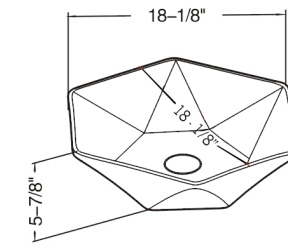

MT1818TE | ART BASIN

FEATURES

Vitreous china
Above-counter
Without overflow

SIZE 18 1/8" x 18 1/8" x 5 7/8"

MSRP \$210

MV2416TE | ART BASIN

FEATURES

Vitreous china
Above-counter
Without overflow