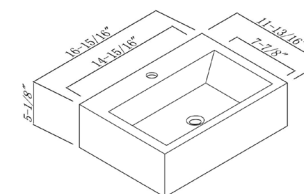

WALL HUNG SINKS

WH1811W | WALL HUNG

FEATURES

Vitreous china
Wall hung
Without overflow

SIZE 17 15/16" x 9 13/16" x 4 3/4"

MSRP \$130

CT1711W | WALL HUNG

FEATURES

Vitreous china
Wall hung
Without overflow

SIZE 16 15/16" x 11 13/16" x 5 1/8"

MSRP \$170

VE1810W | WALL HUNG

FEATURES

- Vitreous china
- Wall hung
- Without overflow

SIZE 17 11/16" x 9 13/16" x 4 3/4"

MSRP \$130