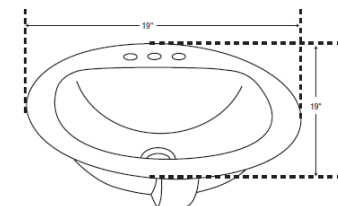

DROP-IN SINKS

DI1919W | DROP-IN

FEATURES

Vitreous china
Above-counter
Without overflow

SIZE 19" x 19" | 4" cc

**Available in White and Biscuit color*

MSRP \$53.65

DI2017W | DROP-IN