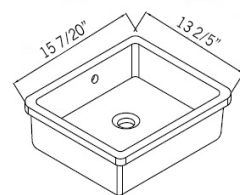

FEATURES

Vitreous china
Above-counter
Without overflow

SIZE 20 1/2" x 17 3/4" | 4" cc

**Available in White and Biscuit color*

MSRP \$59

DROP-IN SINKS | DI2017W

UNDERMOUNT SINKS

VUM1612W | UNDERMOUNT

FEATURES

Vitreous china
Under-courter
With overflow

SIZE 15 7/20" x 13 2/5"

MSRP \$100

UM1812W/BI | UNDERMOUNT

FEATURES

Vitreous china
Under-courter
With overflow
(located at front of basin)

SIZE 18" x 12"