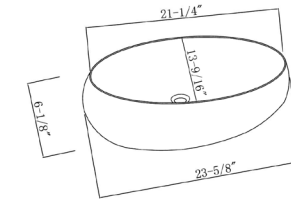

MV2416RW | ART BASIN

FEATURES

Vitreous china
Above-counter
Without overflow

SIZE 23 5/8" x 13 9/16" x 6 1/8"

MSRP $230