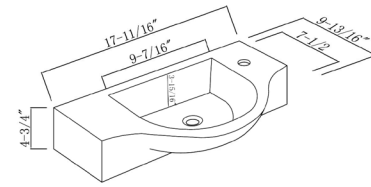

WALL HUNG SINKS

WH1811W | WALL HUNG

FEATURES

Vitreous china
Wall hung
Without overflow

SIZE 17 15/16" x 9 13/16" x 4 3/4"

MSRP \$130

CT1711W | WALL HUNG

FEATURES

Vitreous china
Wall hung
Without overflow

SIZE 16 15/16" x 11 13/16" x 5 1/8"

MSRP \$170

VE1810W | WALL HUNG

FEATURES

- Vitreous china
- Wall hung
- Without overflow

SIZE 17 11/16" x 9 13/16" x 4 3/4"

MSRP \$130