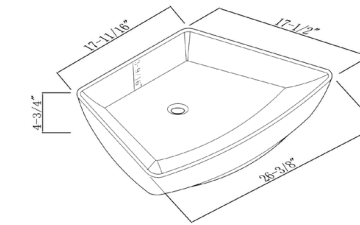

- Vitreous china
- Above-counter
- Without overflow

SIZE 19 11/16" x 15 3/4" x 5 1/8"

MSRP \$234

MODERN VESSEL SINKS | MV2618TW ART BASIN

MV2718W | ART BASIN

FEATURES

- Vitreous china
- Above-counter
- Without overflow

SIZE 19 1/16" x W 13 3/4" x 5 1/8"

MSRP \$266

MV2415OVW | ART BASIN

FEATURES

- Vitreous china
- Above-counter
- Without overflow

SIZE 23 5/8" x 14 3/16" x 5 7/8"

MSRP \$265

MV2618TW | ART BASIN