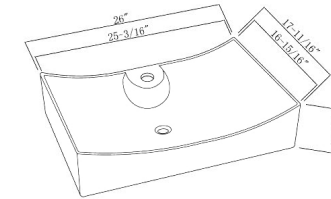

MODERN VESSEL SINKS

VE2618W | ART BASIN

FEATURES

Vitreous china
Above-counter
Without overflow

SIZE 26" x 17 11/16" x 6 1/8"

MSRP \$193.64

VE2618NH | ART BASIN

FEATURES