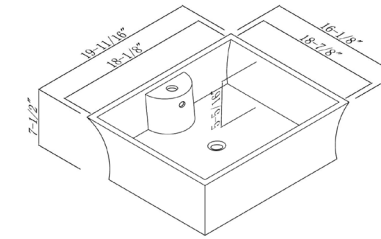

MV1819W | ART BASIN

FEATURES

Vitreous china
Above-counter
With overflow

SIZE 19 11/16" x 16 1/8" x 7 1/2"

MSRP $178