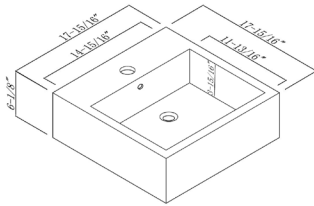

MODERN VESSEL SINKS

MODERN VESSEL SINKS

VE1818W | ART BASIN

FEATURES

Vitreous china
Above-counter
With overflow

SIZE 17 15/16" x 17 15/16" x 6 1/8"

MSRP $172