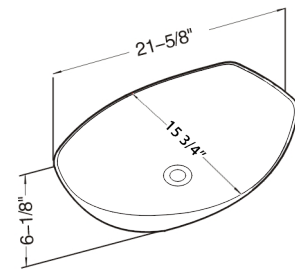

FEATURES

- White color
- Vitreous china
- Above-counter
- Without overflow

SIZE 15 3/8" x 15 3/8" x 6 11/16"

MSRP $189