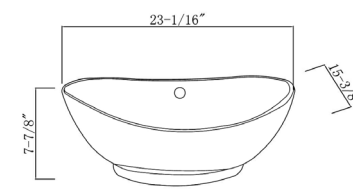

SIZE 15 9/16" x 15 9/16" x 5 5/16"

MSRP \$164.80

MV1613RW | ART BASIN

FEATURES

Vitreous china
Above-counter
With overflow

SIZE 14 15/16" x 13" x 5 1/2"

MSRP \$168

VE1616W | ART BASIN

FEATURES

Vitreous china
Above-counter
With overflow

SIZE 16 9/16" x W 16 9/16" x 6 11/16"

MSRP \$169.95

MV2214W | ART BASIN

FEATURES

Vitreous china
Above-counter
With overflow

SIZE 23 1/16" x 15 3/8" x 7 7/8"

MSRP \$158

MV1612RW | ART BASIN

FEATURES

Vitreous china
Above-counter
Without overflow

SIZE 16 1/8" x 12 3/16" x 5 1/2"

MSRP \$165

MV1615RW | ART BASIN

FEATURES