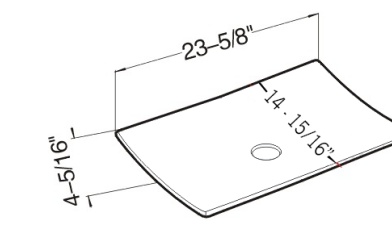

MV2415TE | ART BASIN

FEATURES

Vitreous china
Above-counter
Without overflow

SIZE 23 5/8" x 14 15/16" x 4 5/16"

MSRP $245