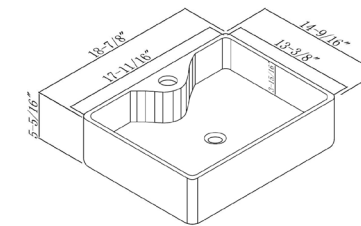

1. **FEATURES**
   Vitreous china
   Above-counter
   Without overflow

SIZE 18 7/8" x 18 7/8" x 5 5/16"

MSRP $170