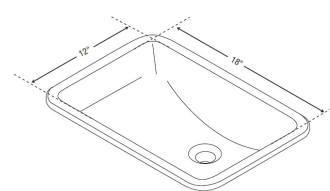

UM1812W/BI | UNDERMOUNT

FEATURES

Vitreous china
Under-courter
With overflow
(located at front of basin)

SIZE 18" x 12"

*Available in White and Biscuit color

MSRP White $108, Biscuit $124