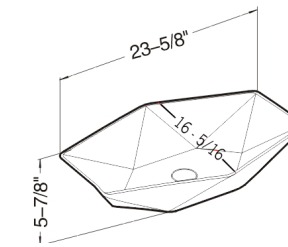

MODERN VESSEL SINKS | MV2416TE ART BASIN