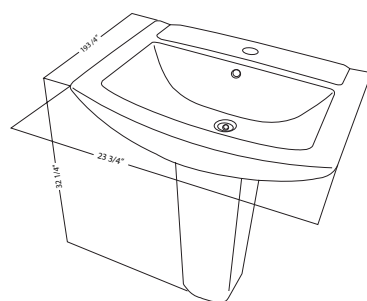

MI2319W | CLASSIC PEDESTAL

FEATURES

Vitreous china
With overflow
Single hole spread

SIZE 23 3/4" x 19 3/4" x 32 3/4"

MSRP $156