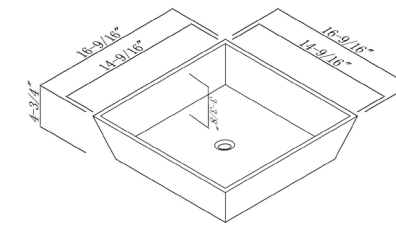

SIZE 15 3/4" x 15 3/4" x 5 7/8"

MSRP \$168

MV1616RW | ART BASIN

FEATURES

- Vitreous china
- Above-counter
- Without overflow

SIZE 16 9/16" x 16 9/16" x 4 3/4"

MSRP \$170

MODERN VESSEL SINKS | MV1615RW ART BASIN