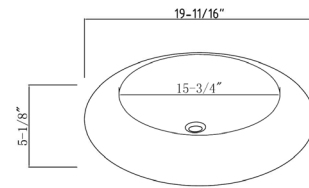

MV1919W | ART BASIN

FEATURES

Vitreous china
Above-counter
Without overflow

SIZE 19 11/16" x 19 11/16" x 5 1/8"

MSRP \$198

MV2416RW | ART BASIN

FEATURES

Vitreous china
Above-counter
Without overflow