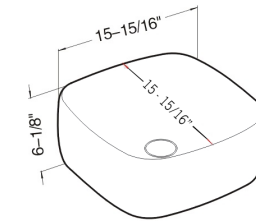

SIZE 19 1/16" x W 13 3/4" x 5 1/8"

MSRP \$312

MODERN VESSEL SINKS

MV1616CH | ART BASIN

FEATURES

Polished chrome finish
Vitreous china
Above-counter
Without overflow

SIZE 15 15/16" x 15 15/16" x 6 1/8"

MSRP \$378