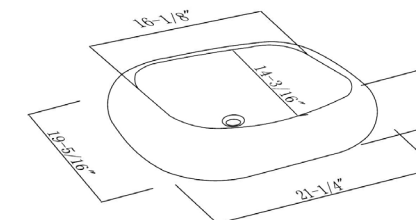

SIZE 19 11/16" x 16 1/8" x 7 1/2"

MSRP \$178

MV2216W | ART BASIN

FEATURES

Vitreous china
Above-counter
With overflow

SIZE 21 5/8" x 15 3/4" x 8 11/16"

MSRP \$198

MV2119W | ART BASIN

FEATURES

Vitreous china
Above-counter
Without overflow

SIZE 19 1/16" x W 13 3/4" x 5 1/8"

MSRP \$198

VE1717W | ART BASIN

FEATURES

Vitreous china
Above-counter
With overflow

SIZE 19 1/16" x W 13 3/4" x 5 1/8"