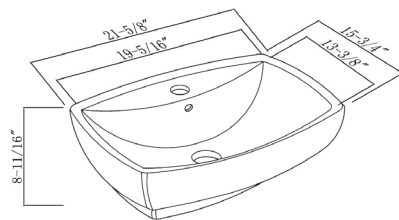

SIZE 19 11/16" x 16 1/8" x 7 1/2"

MSRP \$178

MV2216W | ART BASIN

FEATURES

Vitreous china
Above-counter
With overflow

SIZE 21 5/8" x 15 3/4" x 8 11/16"

MSRP \$198

MV2119W | ART BASIN

FEATURES

Vitreous china
Above-counter
Without overflow

SIZE 19 1/16" x W 13 3/4" x 5 1/8"

MSRP \$198

VE1717W | ART BASIN

FEATURES

Vitreous china
Above-counter
With overflow

SIZE 19 1/16" x W 13 3/4" x 5 1/8"