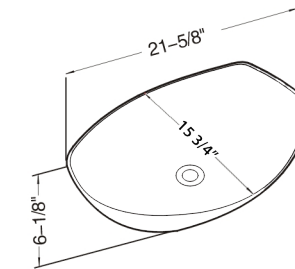

FEATURES

- White color
- Vitreous china
- Above-counter
- Without overflow

SIZE 15 3/8" x 15 3/8" x 6 11/16"

MSRP \$189

MV2216TERU | ART BASIN

FEATURES

- Rust color
- Vitreous china
- Above-counter
- Without overflow

SIZE 19 1/16" x W 13 3/4" x 5 1/8"

MSRP \$312

MODERN VESSEL SINKS

MV1616CH | ART BASIN

FEATURES

Polished chrome finish
Vitreous china
Above-counter
Without overflow

SIZE 15 15/16" x 15 15/16" x 6 1/8"

MSRP \$378