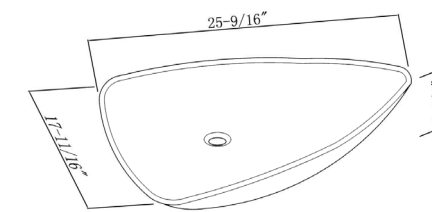

- Vitreous china
- Above-counter
- Without overflow

SIZE 19 11/16" x 15 3/4" x 5 1/8"

MSRP \$234

MODERN VESSEL SINKS | MV2618TW ART BASIN

MV2718W | ART BASIN

FEATURES

- Vitreous china
- Above-counter
- Without overflow

SIZE 19 1/16" x W 13 3/4" x 5 1/8"

MSRP \$266

MV2415OVW | ART BASIN

FEATURES

- Vitreous china
- Above-counter
- Without overflow

SIZE 23 5/8" x 14 3/16" x 5 7/8"

MSRP \$265

MV2618TW | ART BASIN

FEATURES

- Vitreous china
- Above-counter
- Without overflow

SIZE 19 1/16" x W 13 3/4" x 5 1/8"

MSRP \$210

MV3215TE | ART BASIN

FEATURES

Vitreous china
Above-counter
Without overflow

SIZE 31 1/2" x 15 3/8" x 4 1/2"