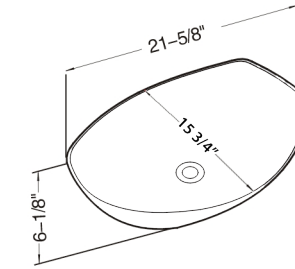

Vitreous china
Above-counter
Without overflow

SIZE 28 3/4" x 14 9/16" x 5 1/8"

MSRP \$266

MV1917TW | ART BASIN

FEATURES

Vitreous china
Above-counter
Without overflow

SIZE 19 1/16" x 13 3/4" x 5 1/8"

MSRP \$190

MODERN VESSEL SINKS | MV2216TEBL ART BASIN

MV2216TEBL | ART BASIN

FEATURES

- Black color
- Vitreous china
- Above-counter
- Without overflow

SIZE 19 1/16" x W 13 3/4" x 5 1/8"

MSRP \$312

MV2216TEW | ART BASIN