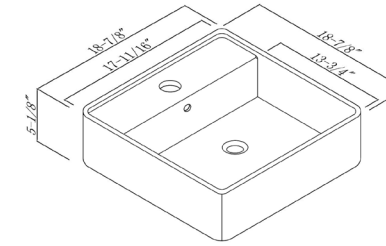

MODERN VESSEL SINKS

VE2020W | ART BASIN

FEATURES

Vitreous china
Above-counter
With overflow

SIZE 18 7/8" x 18 7/8" x 5 1/8"

Single hole | **VE2020W1**

4" cc | **VE2020W4**

8" cc | **VE2020W8**

MSRP $180