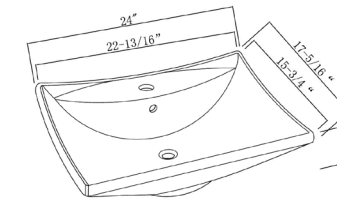

MSRP \$172.01

MV2417W | ART BASIN

FEATURES

Vitreous china
Above-counter
With overflow

SIZE 24" x 17 5/16" x 7 1/16"

MSRP \$230

MODERN VESSEL SINKS | VE1717W ART BASIN

MV2314SW | ART BASIN