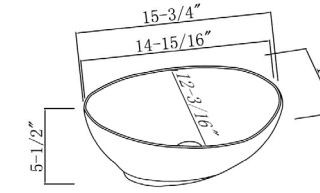

SIZE 15 9/16" x 15 9/16" x 5 5/16"

MSRP \$164.80

MV1613RW | ART BASIN

FEATURES

Vitreous china
Above-counter
With overflow

SIZE 14 15/16" x 13" x 5 1/2"

MSRP \$168

VE1616W | ART BASIN

FEATURES

Vitreous china
Above-counter
With overflow

SIZE 16 9/16" x W 16 9/16" x 6 11/16"

MSRP \$169.95

MV2214W | ART BASIN

FEATURES

Vitreous china
Above-counter
With overflow

SIZE 23 1/16" x 15 3/8" x 7 7/8"