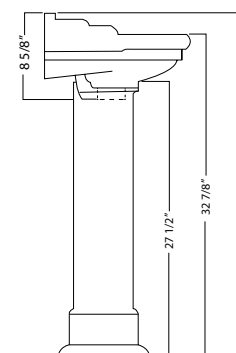

SIZE 18 1/8" x 14 3/4" x 34 1/4"

RS18W4 | ROOSEVELT PEDESTAL

COLORS
 White | RS18W4 \$168
 Biscuit | RS18BI4 \$198

FEATURES
 Vitreous china
 With overflow
 4" hole spread

SIZE 18 1/8" x 14 3/4" x 34 1/4"

RS22W4 | ROOSEVELT PEDESTAL