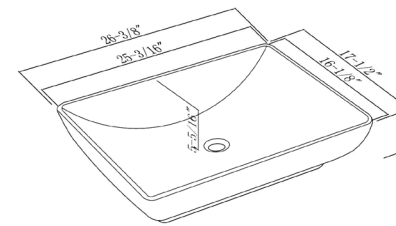

MSRP \$188

MV2418SW | ART BASIN

FEATURES

Vitreous china
Above-counter
Without overflow

SIZE 26 3/8" x 17 1/2" x 7 5/16"

MSRP \$266

MV2415TE | ART BASIN

FEATURES