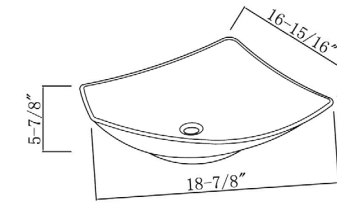

FEATURES

- Vitreous china
- Above-counter
- Without overflow

SIZE 19 1/16" x W 13 3/4" x 5 1/8"

MSRP \$210

MV3215TE | ART BASIN

FEATURES

Vitreous china
Above-counter
Without overflow

SIZE 31 1/2" x 15 3/8" x 4 1/2"

MSRP \$266

MV1917T | ART BASIN

FEATURES

Vitreous china
Above-counter
Without overflow

SIZE 18 7/8" x 16 15/16" x 5 7/8"

MSRP \$190

MV2915TE | ART BASIN

FEATURES

Vitreous china
Above-counter
Without overflow

SIZE 28 3/4" x 14 9/16" x 5 1/8"

MSRP \$266

MV1917TW | ART BASIN

FEATURES

Vitreous china
Above-counter
Without overflow

SIZE 19 1/16" x 13 3/4" x 5 1/8"

MSRP \$190