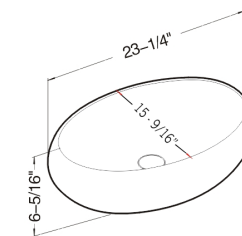

MV2416RBL | ART BASIN

FEATURES

Black finish
Vitreous china
Above-counter
Without overflow

SIZE 23 1/4" x 15 9/16" x 6 5/16"

MSRP $345