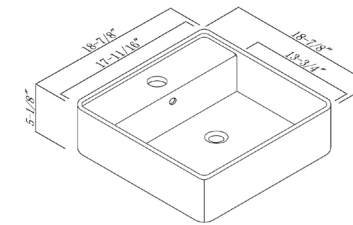

FEATURES

Vitreous china
Above-counter
Without overflow

SIZE 18 7/8" x 18 7/8" x 5 1/8"

MSRP $205

MV1515W | ART BASIN