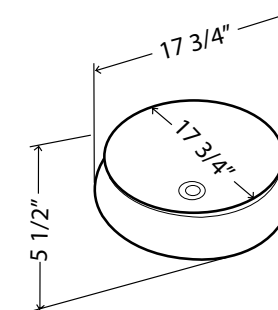

MV1818SPW | ART BASIN

FEATURES

- Vitreous china
- Above-counter
- Without overflow

SIZE 17 3/4" x 17 3/4" x 5 1/2"

MSRP $174