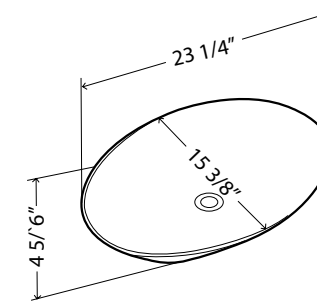

SIZE 23 5/8" x 13 9/16" x 6 1/8"

MSRP \$230

MV1717TE | ART BASIN

FEATURES

Vitreous china
Above-counter
Without overflow

SIZE 19 11/16" x 19 11/16" x 5 1/8"

MSRP \$220

MV2519W | ART BASIN

FEATURES

Vitreous china
Above-counter
With overflow

SIZE 24 7/16" x 19 11/16" x 7 7/8"

MSRP \$198

MODERN VESSEL SINKS | MV1515SPW ART BASIN

MV2416VW | ART BASIN

FEATURES

- Vitreous china
- Above-counter
- Without overflow

SIZE 23 1/4" x 15 3/8" x 4 5/6"

MSRP \$243

MV1717SPW | ART BASIN

FEATURES

- Vitreous china
- Above-counter
- Without overflow

SIZE 16 15/16" x 16 15/16" x 5 1/8"

MSRP \$178

MV1818SPW | ART BASIN