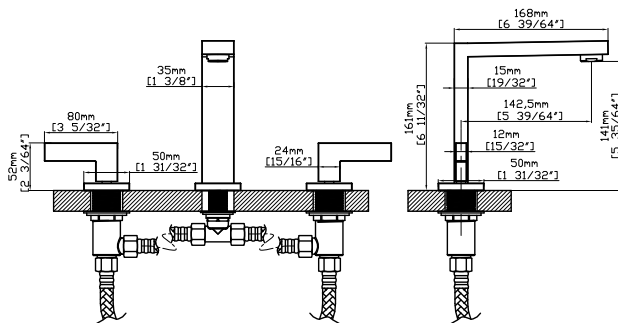

FAS3 | FAUCETS

COLORS

Polished Chrome | FAS3PC

Black | FAS3BL

Satin Brass | FAS3SB

MSRP

$ 293.70

$ 367.40

$ 440.00

FEATURES

This faucet is designed to fit 3-hole, widespread configurations with 4–16 inches between hole centers.

Standard sized US plumbing and connections

Combines a sleek profile with modern design

Hot and cold supply lines included for quick and convenient installation

Faucet does not swivel

Solid brass construction for durability and reliability.

BLACK