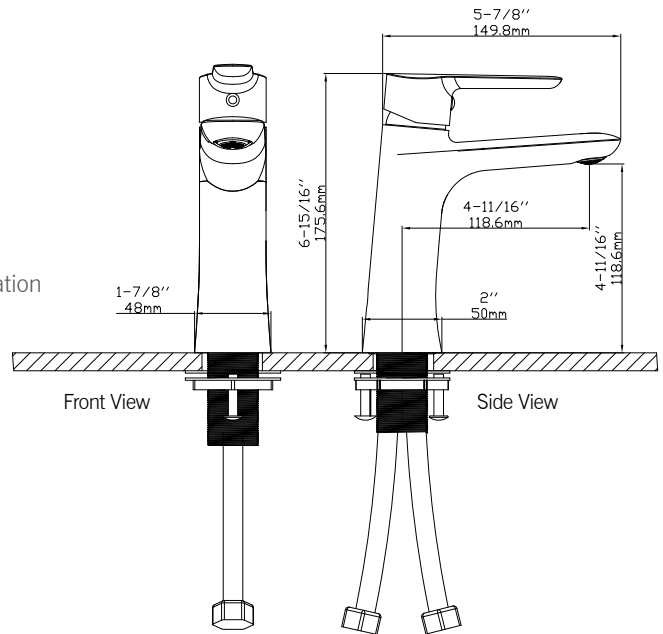

This faucet is designed to fit 3-hole, widespread configurations with 4–16 inches between hole centers.

Standard sized US plumbing and connections

Combines a sleek profile with modern design

Hot and cold supply lines included for quick and convenient installation

- Gently curved spout with single control lever
- Single-lever gives you precise control over temperature and flow
- Standard sized US plumbing and connections
- Combines a sleek profile with modern design
- Hot and cold supply lines included for quick and convenient installation
- Brass construction
- Faucet does not swivel
- Lead-free brass construction