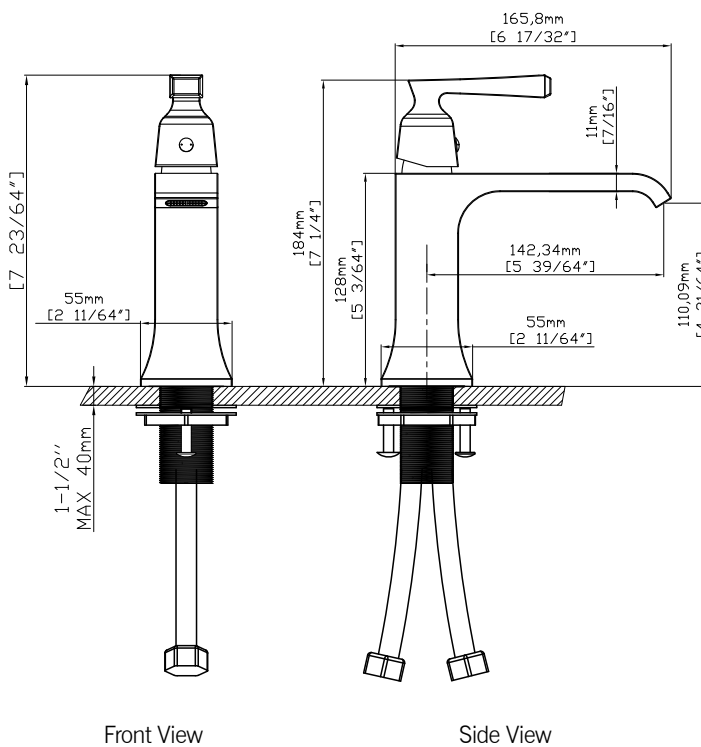

FAM5 | FAUCET

COLORS

Black Matte | FAM5BL

Polished Chrome | FAM5PC

Satin Brass | FAM5SB

MSRP

$ 212

$ 189

$ 245

FEATURES

Gently curved spout with single control lever

Single-lever gives you precise control over temperature and flow

Standard sized US plumbing and connections

Combines a sleek profile with modern design

Hot and cold supply lines included for quick and convenient installation

Brass construction

Faucet does not swivel

Lead-free brass construction