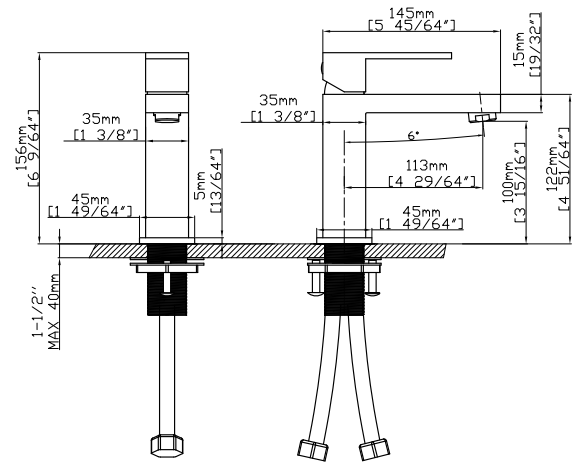

FAM3 | FAUCETS

COLORS

Black Matte | FAM3BL

Polished Chrome | FAM3SB

PVD Satin Brass | FAM3PC

MSRP

$ 176

$ 145

$ 229

FEATURES

- Gently curved spout with single control lever
- Single-lever gives you precise control over temperature and flow
- Standard sized US plumbing and connections
- Combines a sleek profile with modern design
- Hot and cold supply lines included for quick and convenient installation
- Brass construction
- Faucet does not swivel
- Lead-free brass construction

Front View

Side View