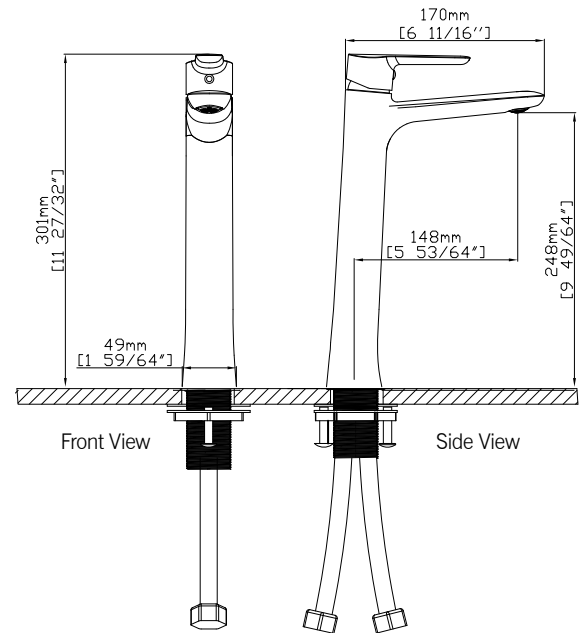

MSRP

\$ 256

\$ 212

\$ 234

FEATURES

- Gently curved spout with single control lever
- Single-lever gives you precise control over temperature and flow
- Standard sized US plumbing and connections
- Combines a sleek profile with modern design
- Hot and cold supply lines included for quick and convenient installation
- Brass construction
- Faucet does not swivel
- Lead-free brass construction