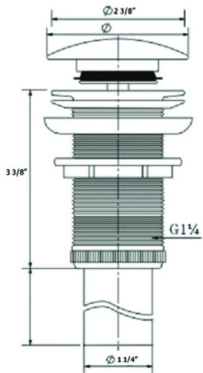

MODEL

PU11PC | With overflow
PU22PC | Without overflow

MSRP

\$37.80

FEATURES

Polished Chrome finish

WITH OVERFLOW

WITHOUT OVERFLOW

PU11SB/PU22SB | POP UP DRAIN

MODEL

PU11SB | With overflow
PU22SB | Without overflow

MSRP

\$59 | With overflow
\$66 | Without overflow

FEATURES

Satin Brass finish

WITH OVERFLOW