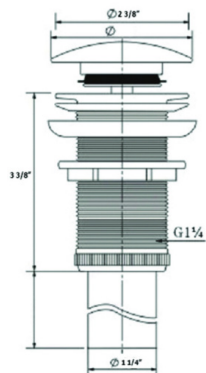

PU11SB/PU22SB | POP UP DRAIN

MODEL

PU11SB | With overflow
PU22SB | Without overflow

MSRP

\$59 | With overflow
\$66 | Without overflow

FEATURES

Satin Brass finish

WITH OVERFLOW