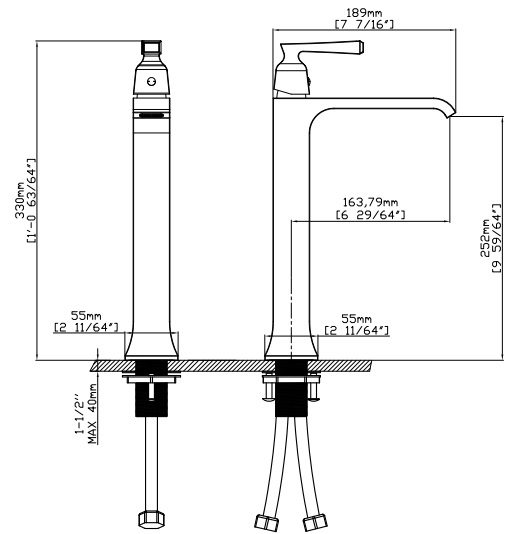

Standard sized US plumbing and connections

Combines a sleek profile with modern design

Hot and cold supply lines included for quick and convenient installation

Brass construction

Faucet does not swivel

Lead-free brass construction