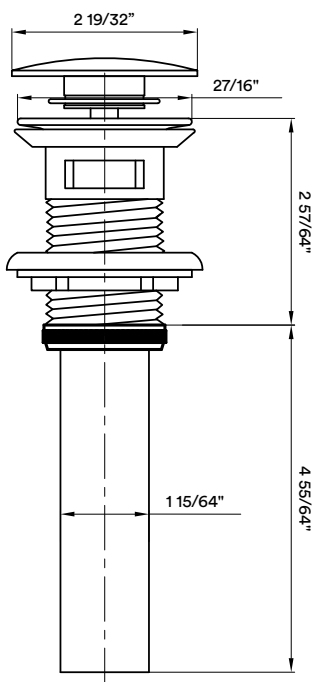

PU11WH/PU22WH | POP UP DRAIN

COLORS

PU11WH | With overflow
PU22WH | Without overflow

MSRP

$ 63
$ 58

FEATURES

- Lead-Free Brass Construction
- Superior Finish is Corrosion & Rust-Resistant
- Designed to Work with Above-Counter Vessel Sinks with & without overflow
- Fits Standard 1.75" Drain Opening
- All Rubber Gaskets Included for Installation

WITH OVERFLOW