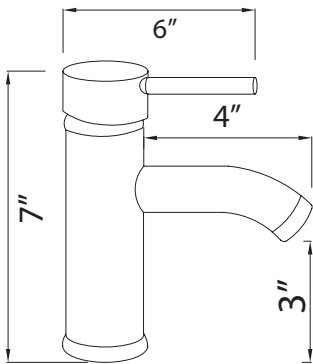

FAM2 | FAUCETS

COLORS

Polished Chrome | FAM2PC

Satin Brass | FAM2SB

MSRP

$350

$174

FEATURES

Round faucet shape

Single hole spread

POLISHED CHROME