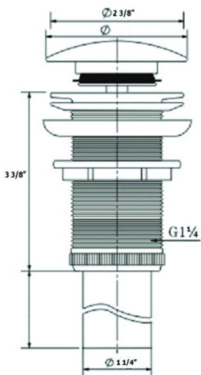

POP UP DRAINS

PU11BL/PU22BL | POP UP DRAIN

MODEL

PU11BL | With overflow

PU22BL | Without overflow

MSRP

$47

FEATURES

Black Matte finish

WITH OVERFLOW