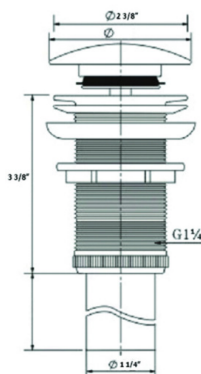

WITH OVERFLOW

WITHOUT OVERFLOW

POP UP DRAINS

PU11BL/PU22BL | POP UP DRAIN

MODEL

PU11BL | With overflow

PU22BL | Without overflow

MSRP

\$47

FEATURES

Black Matte finish

WITH OVERFLOW

WITHOUT OVERFLOW

PU11SN/PU22SN | POP UP DRAIN

MODEL

PU11SN | With overflow

PU22SN | Without overflow

MSRP

\$37.80

FEATURES

Satin Nickel finish

WITH OVERFLOW

WITHOUT OVERFLOW

PU11PC/PU22PC | POP UP DRAIN