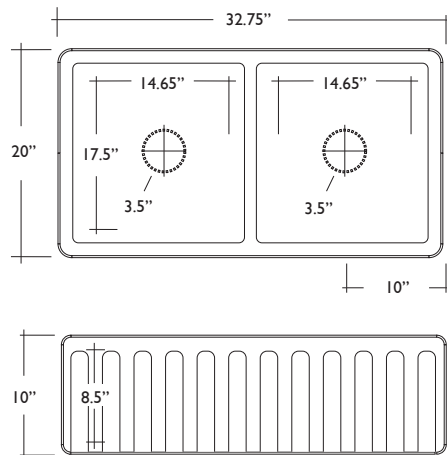

**MODEL** FC2418SU

**SIZE** OUTER: 23 1/2" X 18 1/2" X 8 1/2"

INNER: 21 3/4" X 17" X 7 1/2"

**VOLUME** (gallon) 11.6

**WEIGHT** (lbs) 75

**MSRP** \$1,065

**MODEL** FC3018SU

**SIZE** OUTER: 29 1/2" X 18 3/4" X 10

**MODEL** FC3318SN

**SIZE** OUTER: 32 1/4" X 20" X 10"

INNER (each basin): 14 2/3 X 17 1/2" X 8 1/2"

**VOLUME** (gallon) 14.5

**WEIGHT** (lbs) 80

**MSRP** \$1,675

FC3318SN

**MODEL** FC3018SA

**SIZE** OUTER: 28 3/4" X 19 1/2" X 9 3/4"

INNER: 26" X 17" X 8"

**VOLUME** (gallon) 14.5

**WEIGHT** (lbs) 80

**MSRP** \$1,220

FC33018SA

**MODEL** FC3018LI

**SIZE** OUTER: 28 3/4" X 19 1/2" X 9 3/4"

INNER: 26" X 17" X 8"

**VOLUME** (gallon) 14.5

**WEIGHT** (lbs) 80

**MSRP** \$1,220

FC3018LI