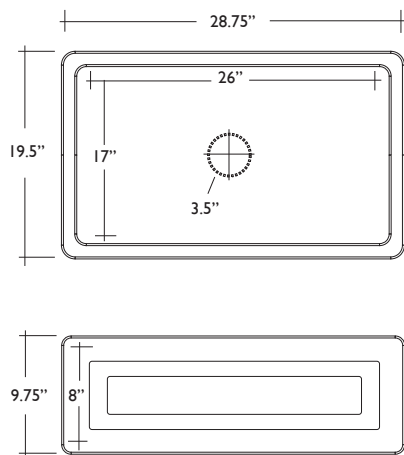

**MODEL** FC2418SU

**SIZE** OUTER: 23 1/2" X 18 1/2" X 8 1/2"

INNER: 21 3/4" X 17" X 7 1/2"

**VOLUME** (gallon) 11.6

**WEIGHT** (lbs) 75

**MSRP** \$1,065

**MODEL** FC3018SU

**SIZE** OUTER: 29 1/2" X 18 3/4" X 10

**MODEL** FC3318SN

**SIZE** OUTER: 32 1/4" X 20" X 10"

INNER (each basin): 14 2/3 X 17 1/2" X 8 1/2"

**VOLUME** (gallon) 14.5

**WEIGHT** (lbs) 80

**MSRP** \$1,675

FC3318SN

**MODEL** FC3018SA

**SIZE** OUTER: 28 3/4" X 19 1/2" X 9 3/4"

INNER: 26" X 17" X 8"

**VOLUME** (gallon) 14.5

**WEIGHT** (lbs) 80

**MSRP** \$1,220

FC33018SA

**MODEL** FC3018LI

**SIZE** OUTER: 28 3/4" X 19 1/2" X 9 3/4"

INNER: 26" X 17" X 8"

**VOLUME** (gallon) 14.5

**WEIGHT** (lbs) 80

**MSRP** \$1,220

FC3018LI