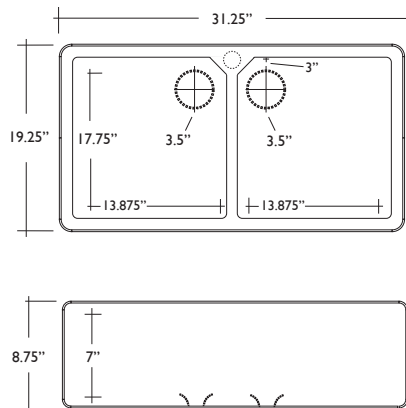

**MODEL** FC3018HA

**SIZE** OUTER: 28 3/4" X 19 1/2" X 9 3/4"

INNER: 26" X 17" X 8"

**CAPACITY** (gallon) 14.5

**WEIGHT** (lbs) 71

**MSRP** \$1,220

FC3018HA

**MODEL** FC3320LD

**SIZE OUTER:** 32 3/4" X 20" X 10"

**INNER (each basin):** 14 2/3" X 17 1/2" X 8 1/2"

**VOLUME (gallon)** 17

**WEIGHT (lbs)** 95

**MSRP** \$1,650

FC3320LD

**MODEL** FC3120BE

**SIZE** OUTER: 31 1/4" X 19 1/4" X 8 3/4"

INNER (each basin): 13 7/8" X 17 3/4" X 7"

**VOLUME** (gallon) 13.5

**WEIGHT** (lbs) 105

**MSRP** \$1,675

FC3120BE

**MODEL** FC2418UW  
**SIZE** OUTER: 24" X 18 1/2" X 11"  
 INNER: 21" X 15 1/2" X 10"  
**VOLUME** (gallon) 11  
**WEIGHT** (lbs) 65  
**MSRP** \$700

---

**MODEL** FC2818UW  
**SIZE** OUTER: 31 1/8" X 19 5/8" X 11"  
 INNER: 28" X 17 3/8" X 10"  
**VOLUME** (gallon) 18  
**WEIGHT** (lbs) 105  
**MSRP** \$745