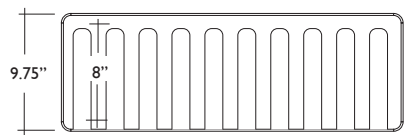

**MODEL** FC3318SN

**SIZE** OUTER: 32 1/4" X 20" X 10"

INNER (each basin): 14 2/3 X 17 1/2" X 8 1/2"

**VOLUME** (gallon) 14.5

**WEIGHT** (lbs) 80

**MSRP** \$1,675

FC3318SN

**MODEL** FC3018SA

**SIZE** OUTER: 28 3/4" X 19 1/2" X 9 3/4"

INNER: 26" X 17" X 8"

**VOLUME** (gallon) 14.5

**WEIGHT** (lbs) 80

**MSRP** \$1,220

FC33018SA

**MODEL** FC3018LI

**SIZE** OUTER: 28 3/4" X 19 1/2" X 9 3/4"

INNER: 26" X 17" X 8"

**VOLUME** (gallon) 14.5

**WEIGHT** (lbs) 80

**MSRP** \$1,220

FC3018LI

**MODEL** FC3018HA

**SIZE** OUTER: 28 3/4" X 19 1/2" X 9 3/4"

INNER: 26" X 17" X 8"

**CAPACITY** (gallon) 14.5

**WEIGHT** (lbs) 71

**MSRP** \$1,220

FC3018HA