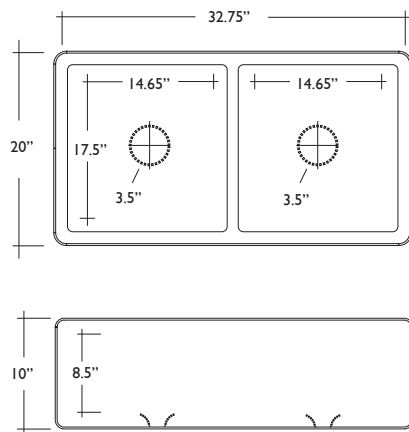

**MODEL** FC3018LI

**SIZE** OUTER: 28 3/4" X 19 1/2" X 9 3/4"

INNER: 26" X 17" X 8"

**VOLUME** (gallon) 14.5

**WEIGHT** (lbs) 80

**MSRP** \$1,220

FC3018LI

**MODEL** FC3018HA

**SIZE** OUTER: 28 3/4" X 19 1/2" X 9 3/4"

INNER: 26" X 17" X 8"

**CAPACITY** (gallon) 14.5

**WEIGHT** (lbs) 71

**MSRP** \$1,220

FC3018HA

**MODEL** FC3320LD

**SIZE OUTER:** 32 3/4" X 20" X 10"

**INNER (each basin):** 14 2/3" X 17 1/2" X 8 1/2"

**VOLUME (gallon)** 17

**WEIGHT (lbs)** 95

**MSRP** \$1,650

FC3320LD

**MODEL** FC2418UW  
**SIZE** OUTER: 24" X 18 1/2" X 11"  
 INNER: 21" X 15 1/2" X 10"  
**VOLUME** (gallon) 11  
**WEIGHT** (lbs) 65  
**MSRP** \$700

---

**MODEL** FC2818UW  
**SIZE** OUTER: 31 1/8" X 19 5/8" X 11"  
 INNER: 28" X 17 3/8" X 10"  
**VOLUME** (gallon) 18  
**WEIGHT** (lbs) 105  
**MSRP** \$745