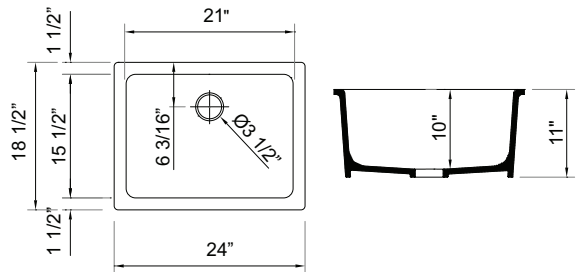

UNDERMOUNT FIRECLAY

When it comes to fireclay, unparalleled durability matches its unsurpassed beauty. The timeless nature of these classic Undermount Fireclay sinks allows them to fit seamlessly into your modern kitchen while echoing their long histories, while their stylistic adaptability allows you to remodel without compromising on your beloved sink.

MODEL FC2418UW
SIZE OUTER: 24" X 18 1/2" X 11"
INNER: 21" X 15 1/2" X 10"
VOLUME (gallon) 11
WEIGHT (lbs) 65
MSRP $700

MODEL FC2818UW
SIZE OUTER: 31 1/8" X 19 5/8" X 11"
INNER: 28" X 17 3/8" X 10"
VOLUME (gallon) 18
WEIGHT (lbs) 105
MSRP $745

FC2418UW