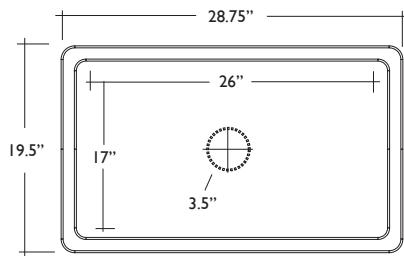

**MODEL** FC3018SA

**SIZE** OUTER: 28 3/4" X 19 1/2" X 9 3/4"

INNER: 26" X 17" X 8"

**VOLUME** (gallon) 14.5

**WEIGHT** (lbs) 80

**MSRP** \$1,220

FC33018SA

**MODEL** FC3018LI

**SIZE** OUTER: 28 3/4" X 19 1/2" X 9 3/4"

INNER: 26" X 17" X 8"

**VOLUME** (gallon) 14.5

**WEIGHT** (lbs) 80

**MSRP** \$1,220

FC3018LI

**MODEL** FC3018HA

**SIZE** OUTER: 28 3/4" X 19 1/2" X 9 3/4"

INNER: 26" X 17" X 8"

**CAPACITY** (gallon) 14.5

**WEIGHT** (lbs) 71

**MSRP** \$1,220

FC3018HA

**MODEL** FC3320LD

**SIZE OUTER:** 32 3/4" X 20" X 10"

**INNER (each basin):** 14 2/3" X 17 1/2" X 8 1/2"

**VOLUME (gallon)** 17

**WEIGHT (lbs)** 95

**MSRP** \$1,650

FC3320LD