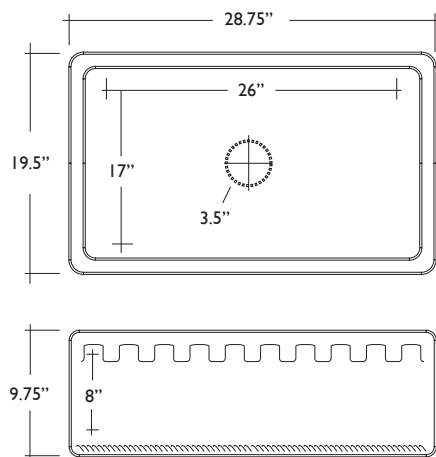

**MODEL** FC3018LI

**SIZE** OUTER: 28 3/4" X 19 1/2" X 9 3/4"

INNER: 26" X 17" X 8"

**VOLUME** (gallon) 14.5

**WEIGHT** (lbs) 80

**MSRP** \$1,220

FC3018LI

**MODEL** FC3018HA

**SIZE** OUTER: 28 3/4" X 19 1/2" X 9 3/4"

INNER: 26" X 17" X 8"

**CAPACITY** (gallon) 14.5

**WEIGHT** (lbs) 71

**MSRP** \$1,220

FC3018HA

**MODEL** FC3320LD

**SIZE OUTER:** 32 3/4" X 20" X 10"

**INNER (each basin):** 14 2/3" X 17 1/2" X 8 1/2"

**VOLUME (gallon)** 17

**WEIGHT (lbs)** 95

**MSRP** \$1,650

FC3320LD

**MODEL** FC2418UW  
**SIZE** OUTER: 24" X 18 1/2" X 11"  
 INNER: 21" X 15 1/2" X 10"  
**VOLUME** (gallon) 11  
**WEIGHT** (lbs) 65  
**MSRP** \$700

---

**MODEL** FC2818UW  
**SIZE** OUTER: 31 1/8" X 19 5/8" X 11"  
 INNER: 28" X 17 3/8" X 10"  
**VOLUME** (gallon) 18  
**WEIGHT** (lbs) 105  
**MSRP** \$745