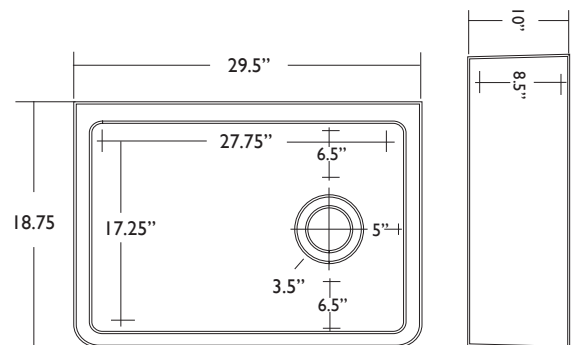

**MODEL** FC2418SU

**SIZE** OUTER: 23 1/2" X 18 1/2" X 8 1/2"

INNER: 21 3/4" X 17" X 7 1/2"

**VOLUME** (gallon) 11.6

**WEIGHT** (lbs) 75

**MSRP** \$1,065

**MODEL** FC3018SU

**SIZE** OUTER: 29 1/2" X 18 3/4" X 10

INNER: 27 3/4" X 17 1/4" X 8 1/2"

**VOLUME** (gallon) 16

**WEIGHT** (lbs) 95

**MSRP** \$1,115

FC2418SU

FC3018SU

**MODEL** FC3318SN

**SIZE** OUTER: 32 1/4" X 20" X 10"

INNER (each basin): 14 2/3 X 17 1/2" X 8 1/2"

**VOLUME** (gallon) 14.5

**WEIGHT** (lbs) 80

**MSRP** \$1,675

FC3318SN

**MODEL** FC3018SA

**SIZE** OUTER: 28 3/4" X 19 1/2" X 9 3/4"

INNER: 26" X 17" X 8"

**VOLUME** (gallon) 14.5

**WEIGHT** (lbs) 80

**MSRP** \$1,220

FC33018SA