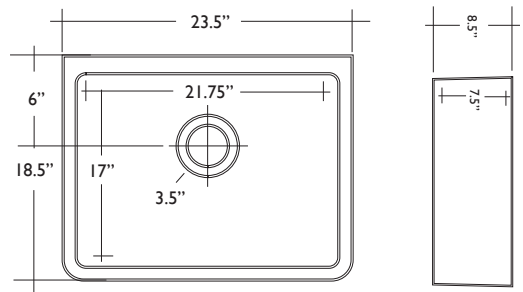

**MODEL** FC2418SU

**SIZE** OUTER: 23 1/2" X 18 1/2" X 8 1/2"

INNER: 21 3/4" X 17" X 7 1/2"

**VOLUME** (gallon) 11.6

**WEIGHT** (lbs) 75

**MSRP** \$1,065

**MODEL** FC3018SU

**SIZE** OUTER: 29 1/2" X 18 3/4" X 10

INNER: 27 3/4" X 17 1/4" X 8 1/2"

**VOLUME** (gallon) 16

**WEIGHT** (lbs) 95

**MSRP** \$1,115

FC2418SU

FC3018SU

**MODEL** FC3318SN

**SIZE** OUTER: 32 1/4" X 20" X 10"

INNER (each basin): 14 2/3 X 17 1/2" X 8 1/2"

**VOLUME** (gallon) 14.5

**WEIGHT** (lbs) 80

**MSRP** \$1,675

FC3318SN

**MODEL** FC3018SA

**SIZE** OUTER: 28 3/4" X 19 1/2" X 9 3/4"

INNER: 26" X 17" X 8"

**VOLUME** (gallon) 14.5

**WEIGHT** (lbs) 80

**MSRP** \$1,220

FC33018SA