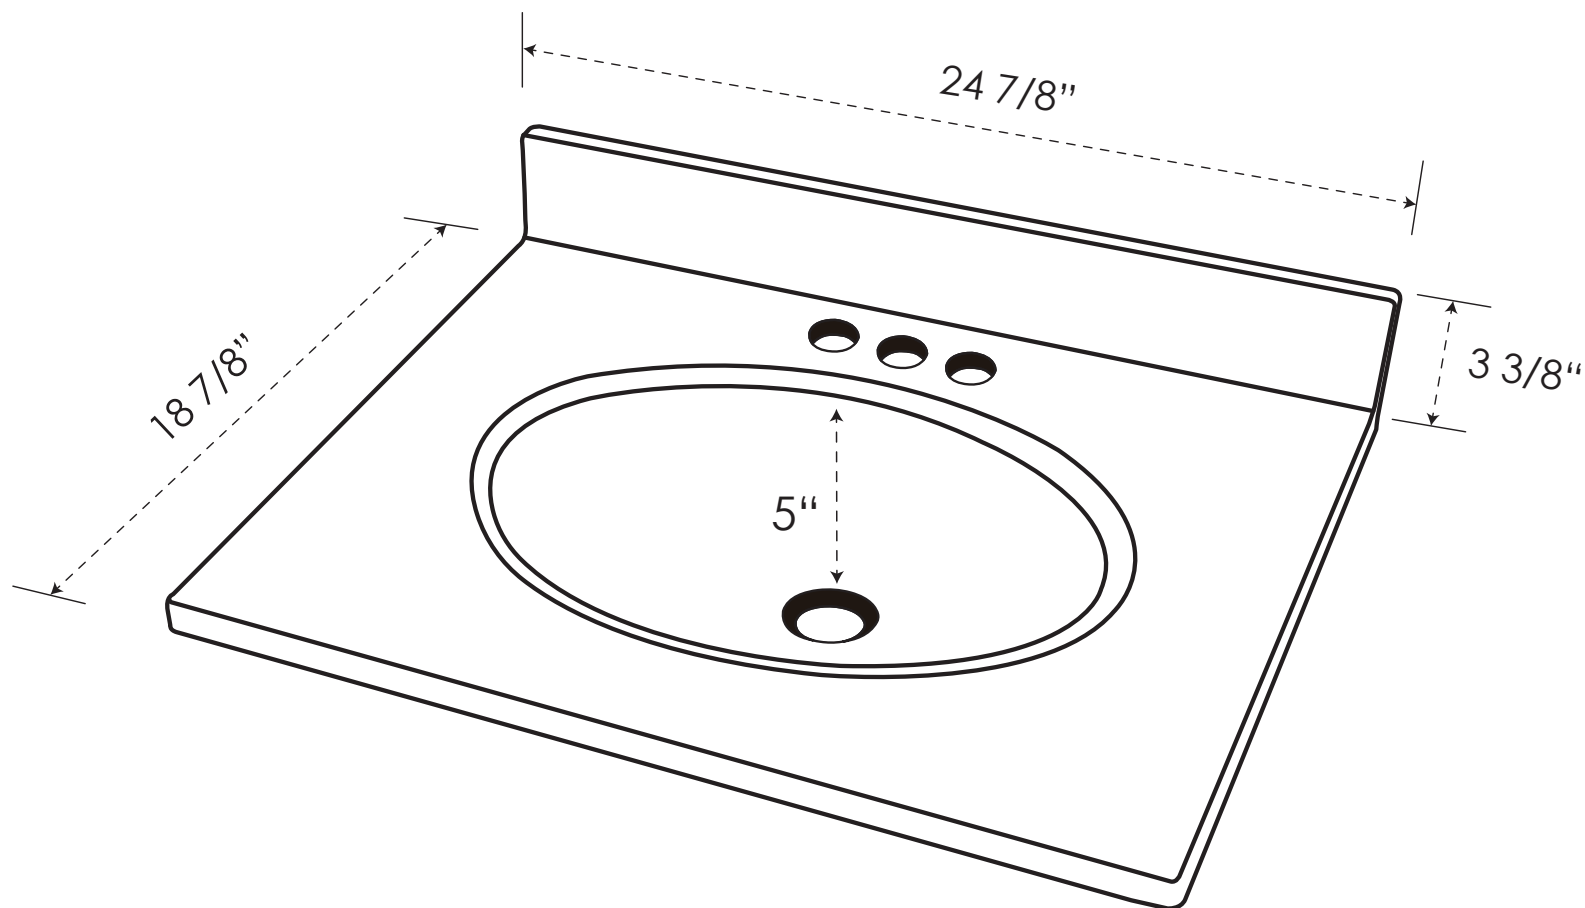

SPECIFICATIONS / TECHNICAL DATA

CULTURED MARBLE

SINK TOP

25" X 19"

ATTENTION! Dimensions may vary by up to 3/8". It is highly recommended to pull all dimensions of actual model for installation and measuring purposes.