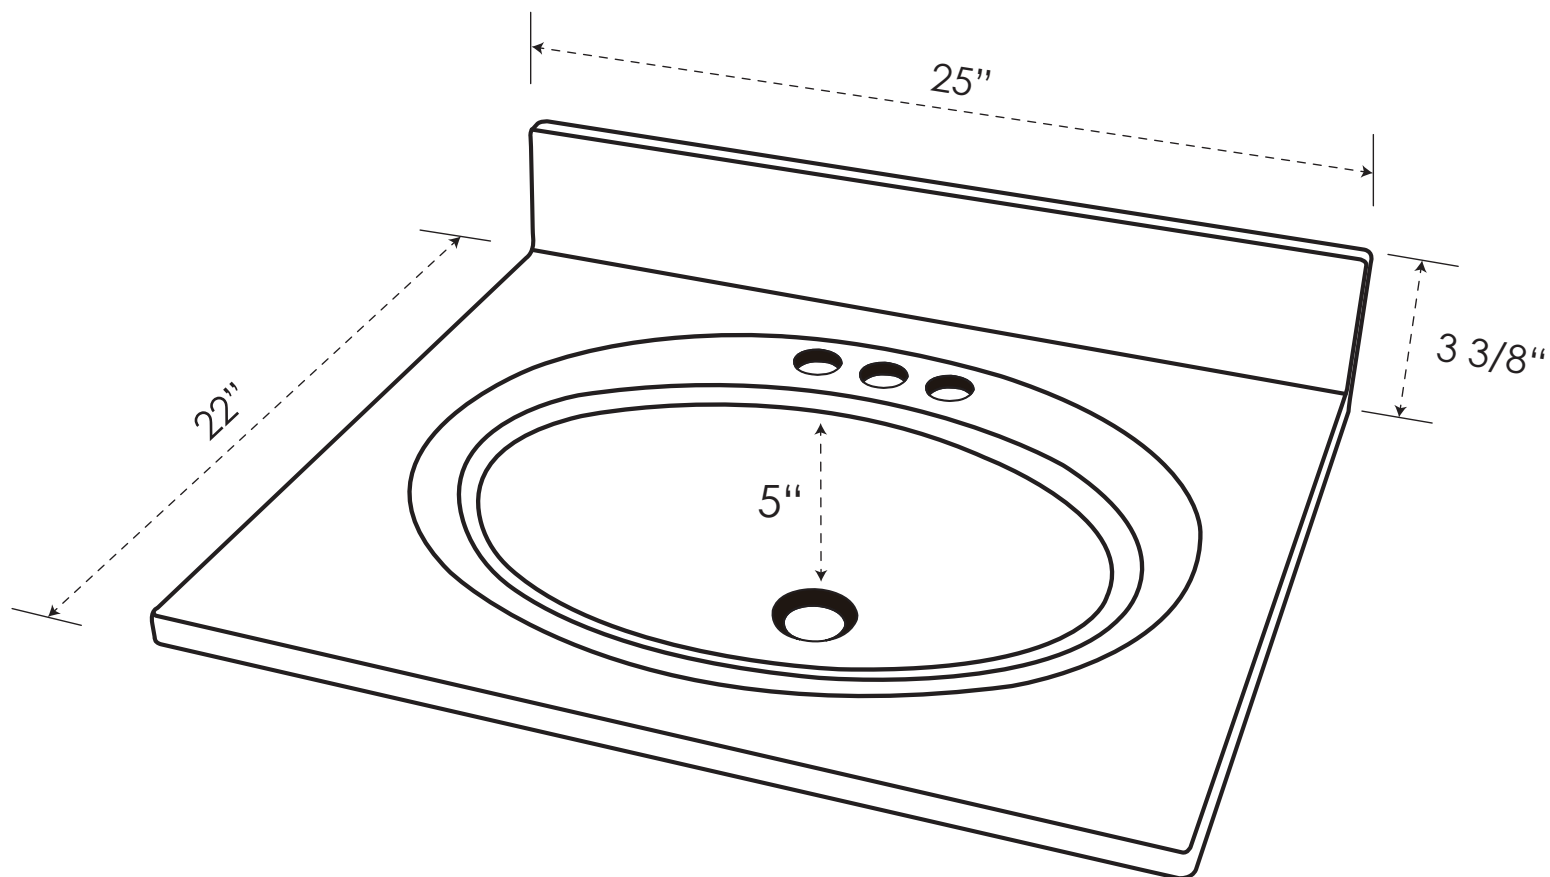

SPECIFICATIONS / TECHNICAL DATA

CULTURED MARBLE

SINK TOP

25" X 22"

ATTENTION! Dimensions may vary by up to 3/8". It is highly recommended to pull all dimensions of actual model for installation and measuring purposes.