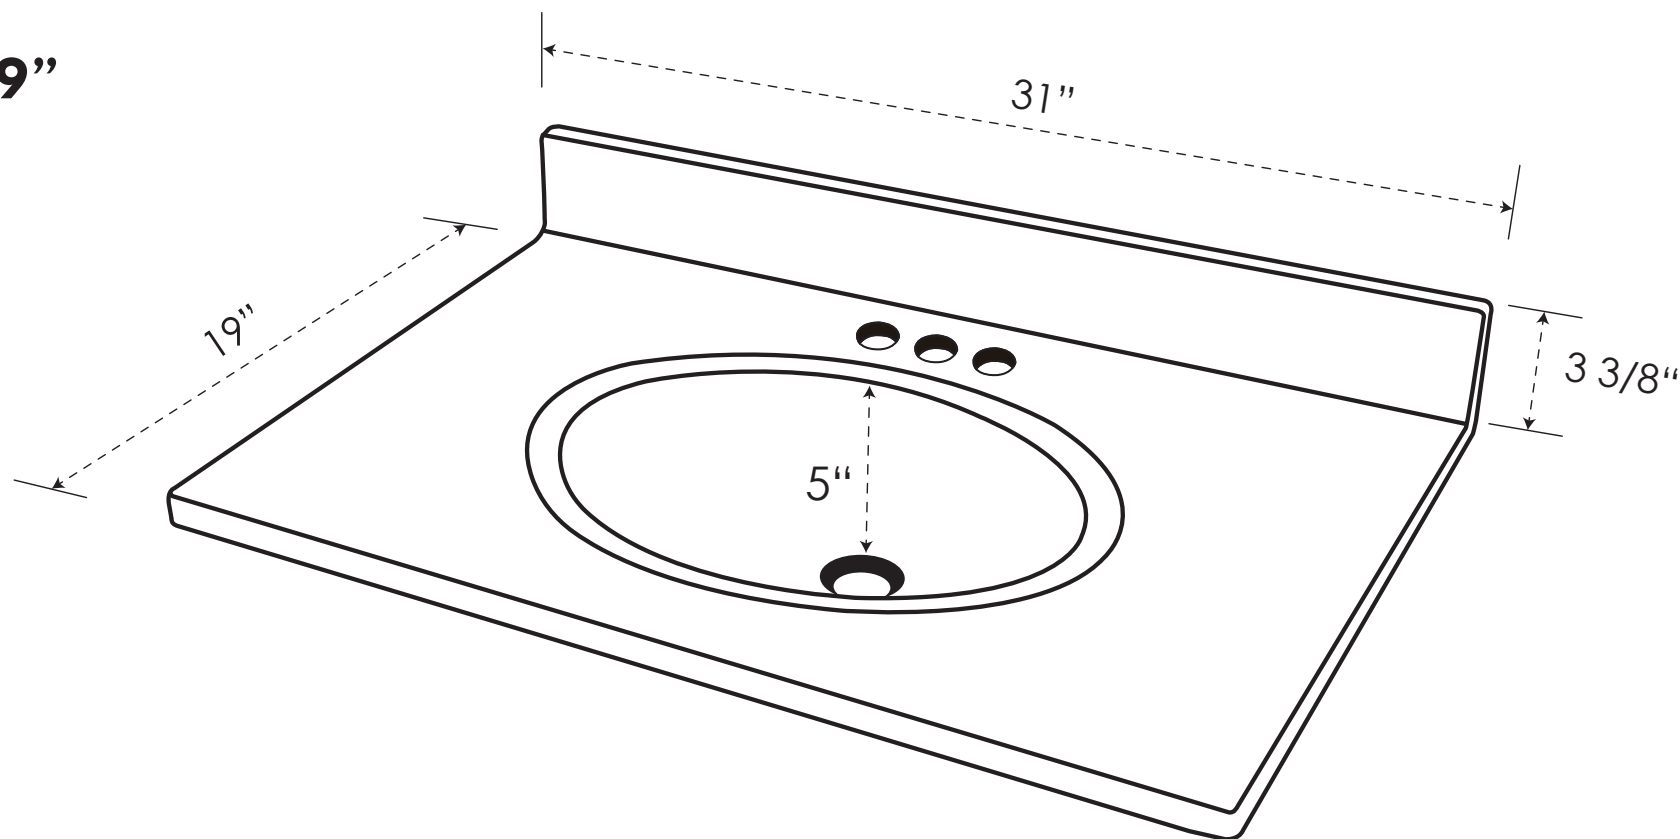

SPECIFICATIONS / TECHNICAL DATA

CULTURED MARBLE

SINK TOP

31" X 19"

ATTENTION! Dimensions may vary by up to 3/8". It is highly recommended to pull all dimensions of actual model for installation and measuring purposes.

MODEL #MT3119W