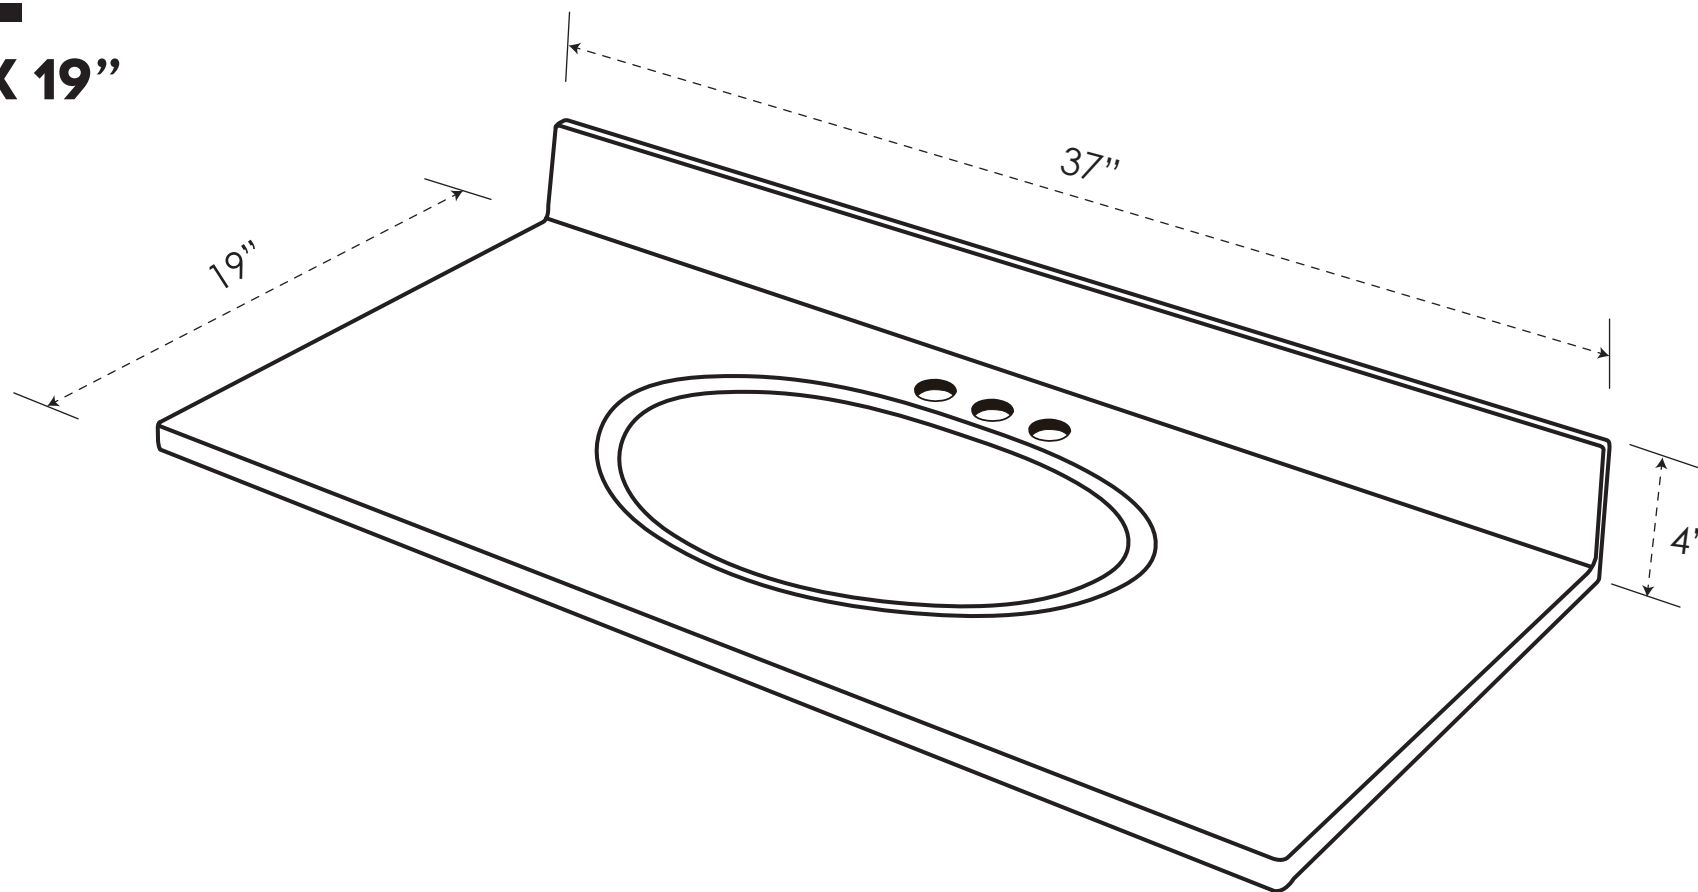

SPECIFICATIONS / TECHNICAL DATA

CULTURED MARBLE

SINK TOP

37" X 19"

ATTENTION! Dimensions may vary by up to 3/8". It is highly recommended to pull all dimensions of actual model for installation and measuring purposes.

MODEL #MT3719W