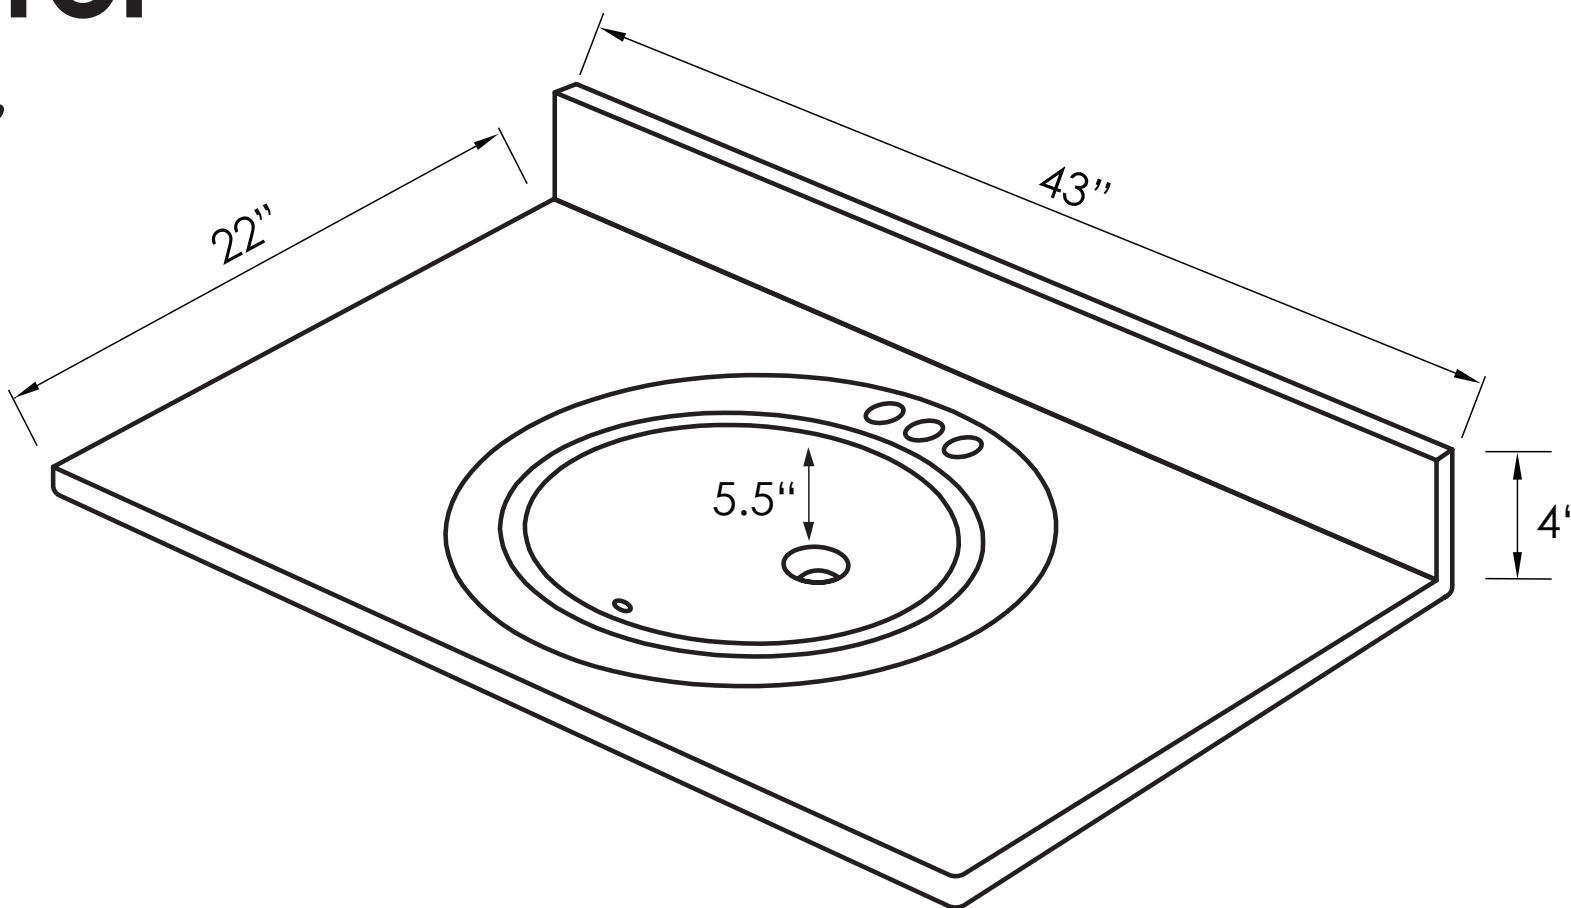

SPECIFICATIONS / TECHNICAL DATA

CULTURED MARBLE

SINK TOP

43" X 22"

ATTENTION! Dimensions may vary by up to 3/8". It is highly recommended to pull all dimensions of actual model for installation and measuring purposes.