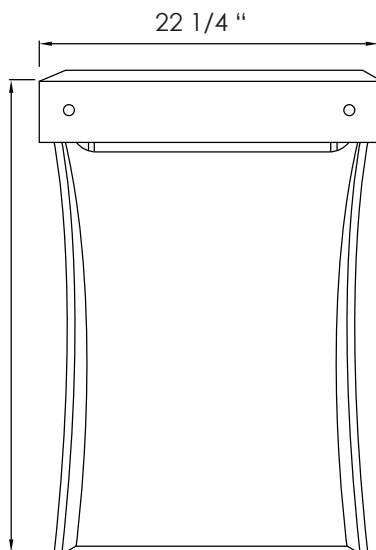

SPECIFICATIONS / TECHNICAL DATA

**CEDAR FALLS
PEDESTAL**

22"

BACK VIEW

ATTENTION! Dimensions may vary by up to 3/8". It is highly recommended to pull all dimensions of actual model for installation and measuring purposes.