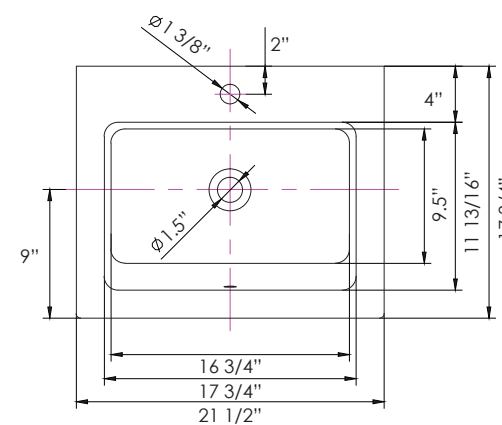

SPECIFICATIONS / TECHNICAL DATA

**CEDAR FALLS
PEDESTAL**

22"

BACK VIEW

ATTENTION! Dimensions may vary by up to 3/8". It is highly recommended to pull all dimensions of actual model for installation and measuring purposes.