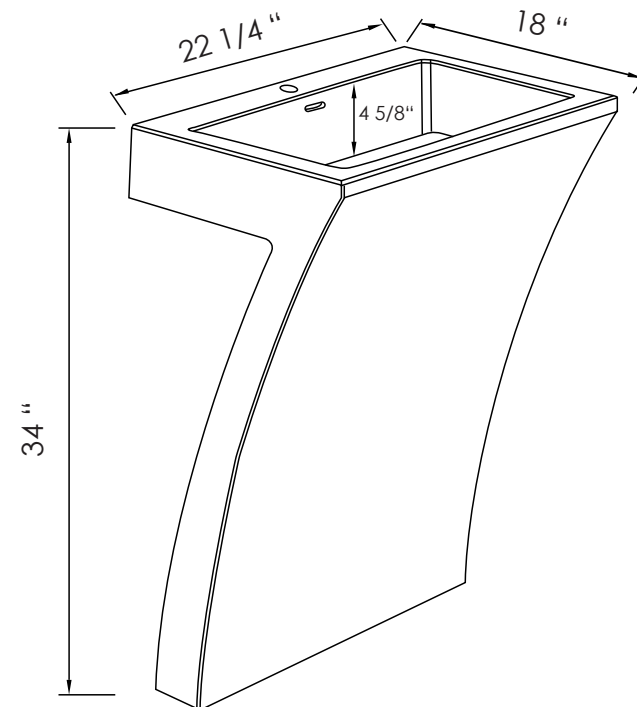

SPECIFICATIONS / TECHNICAL DATA

**CEDAR FALLS
PEDESTAL**

22"

BACK VIEW

ATTENTION! Dimensions may vary by up to 3/8". It is highly recommended to pull all dimensions of actual model for installation and measuring purposes.