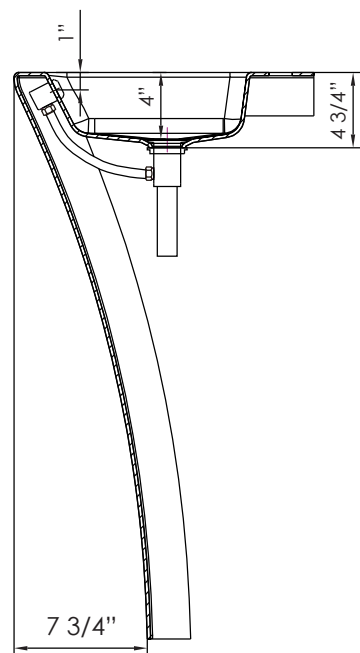

SPECIFICATIONS / TECHNICAL DATA

**CEDAR FALLS
PEDESTAL**

22"

BACK VIEW

ATTENTION! Dimensions may vary by up to 3/8". It is highly recommended to pull all dimensions of actual model for installation and measuring purposes.

MODEL #CF2218WAC