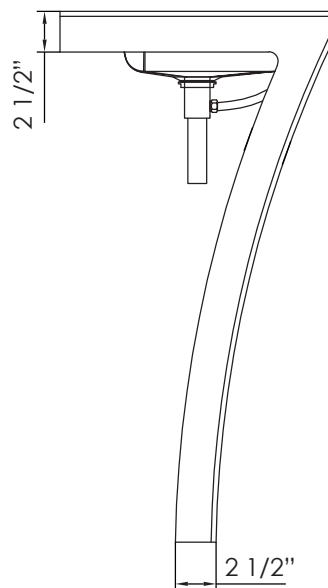

SPECIFICATIONS / TECHNICAL DATA

**CEDAR FALLS
PEDESTAL**

22"

BACK VIEW

ATTENTION! Dimensions may vary by up to 3/8". It is highly recommended to pull all dimensions of actual model for installation and measuring purposes.