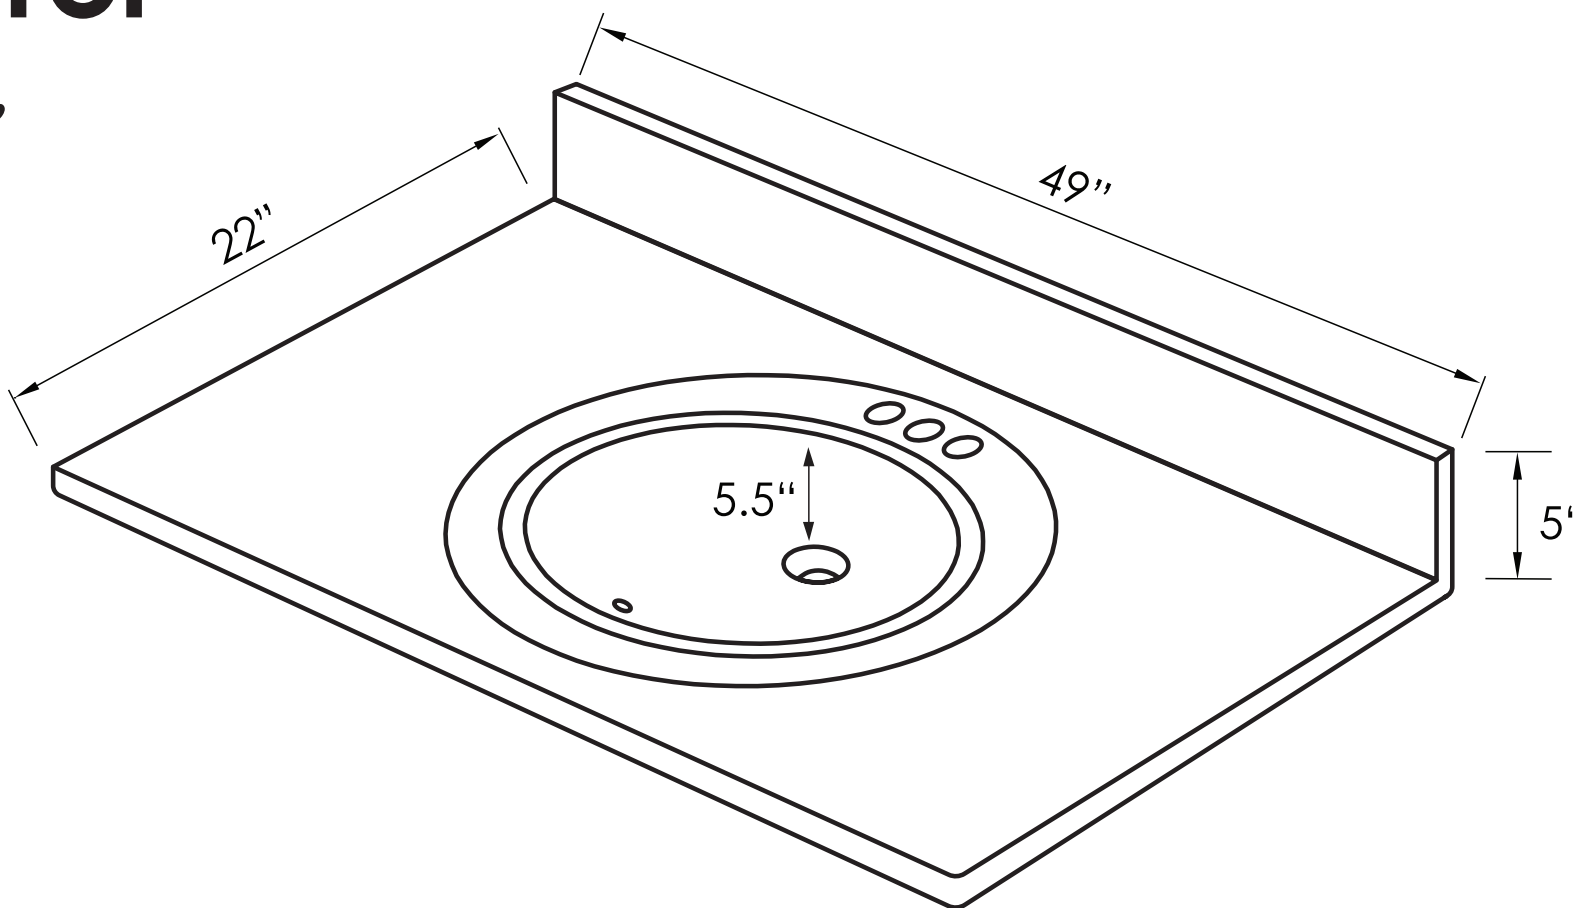

SPECIFICATIONS / TECHNICAL DATA

CULTURED MARBLE

SINK TOP

49" X 22"

ATTENTION! Dimensions may vary by up to 3/8". It is highly recommended to pull all dimensions of actual model for installation and measuring purposes.