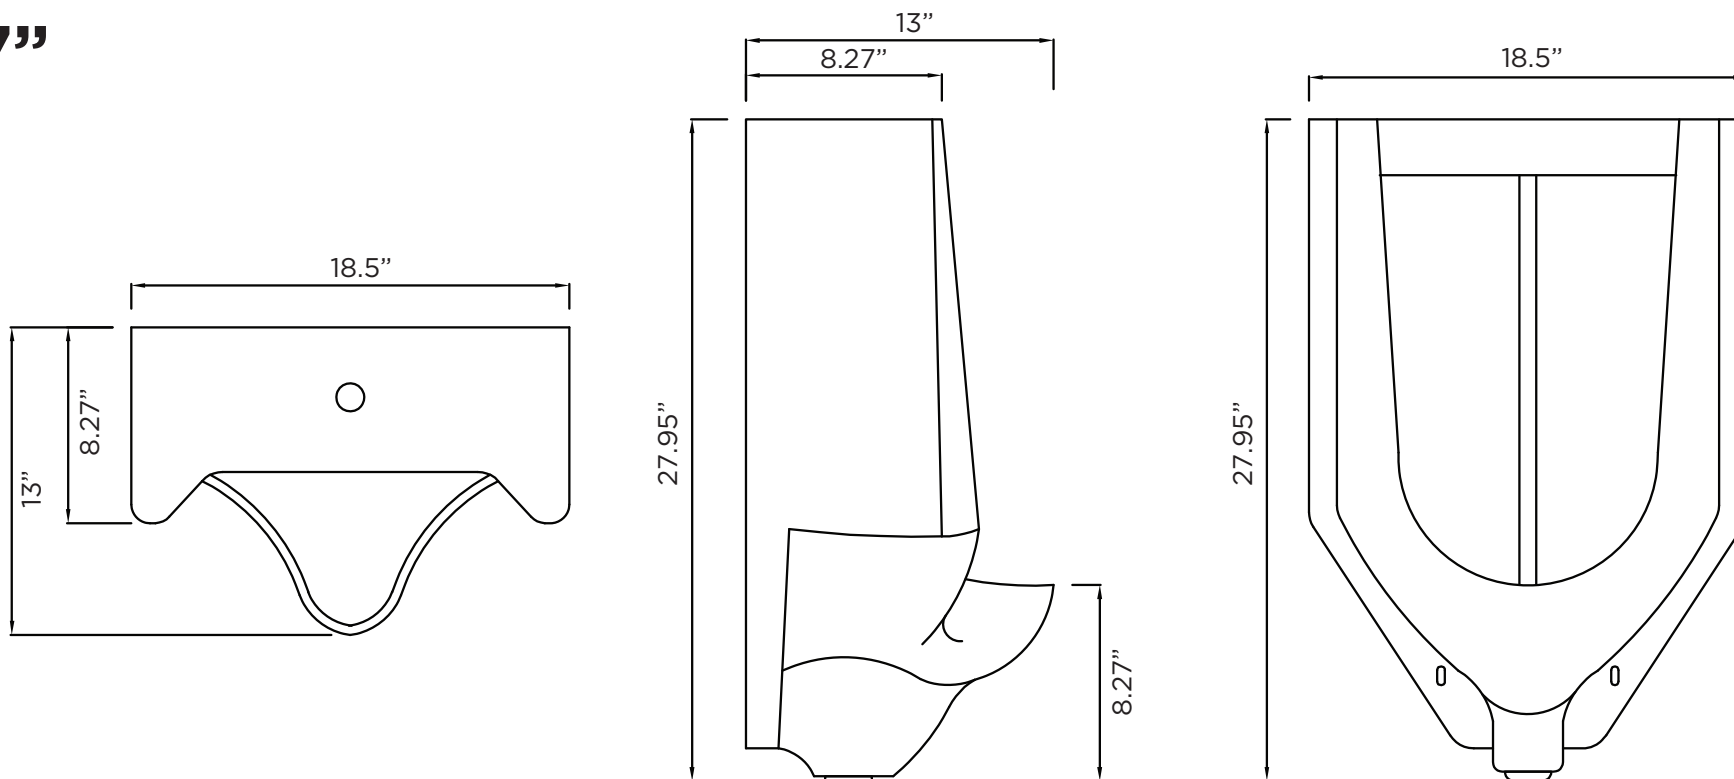

SPECIFICATIONS / TECHNICAL DATA

URINAL

27"

ATTENTION! Dimensions may vary by up to 3/8". It is highly recommended to pull all dimensions of actual model for installation and measuring purposes.

MODEL# URN1913W