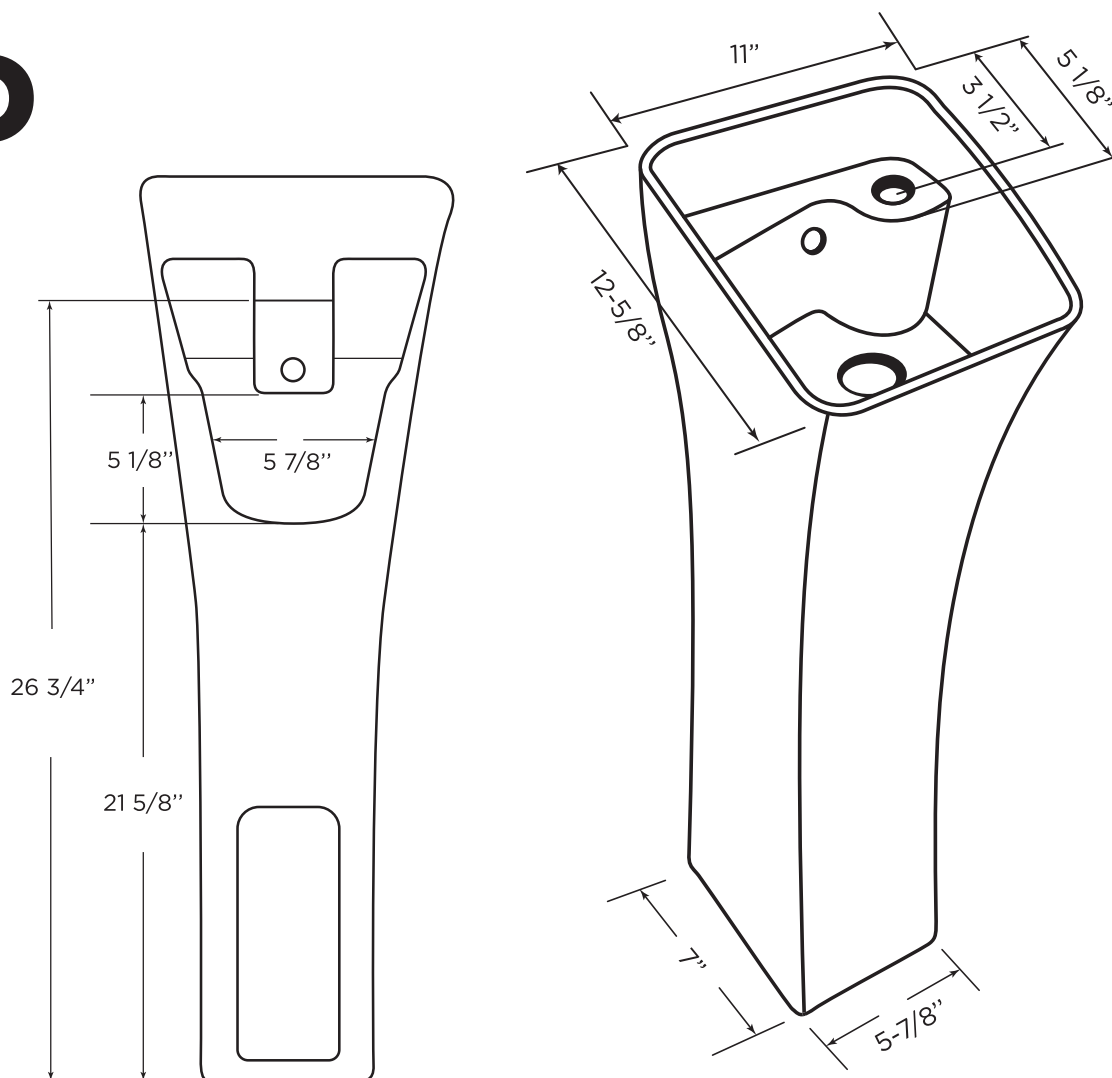

SPECIFICATIONS / TECHNICAL DATA

WINDFIELD PEDESTAL SINK

ATTENTION! Dimensions may vary by up to 3/8". It is highly recommended to pull all dimensions of actual model for installation and measuring purposes.

MODEL# WD1211