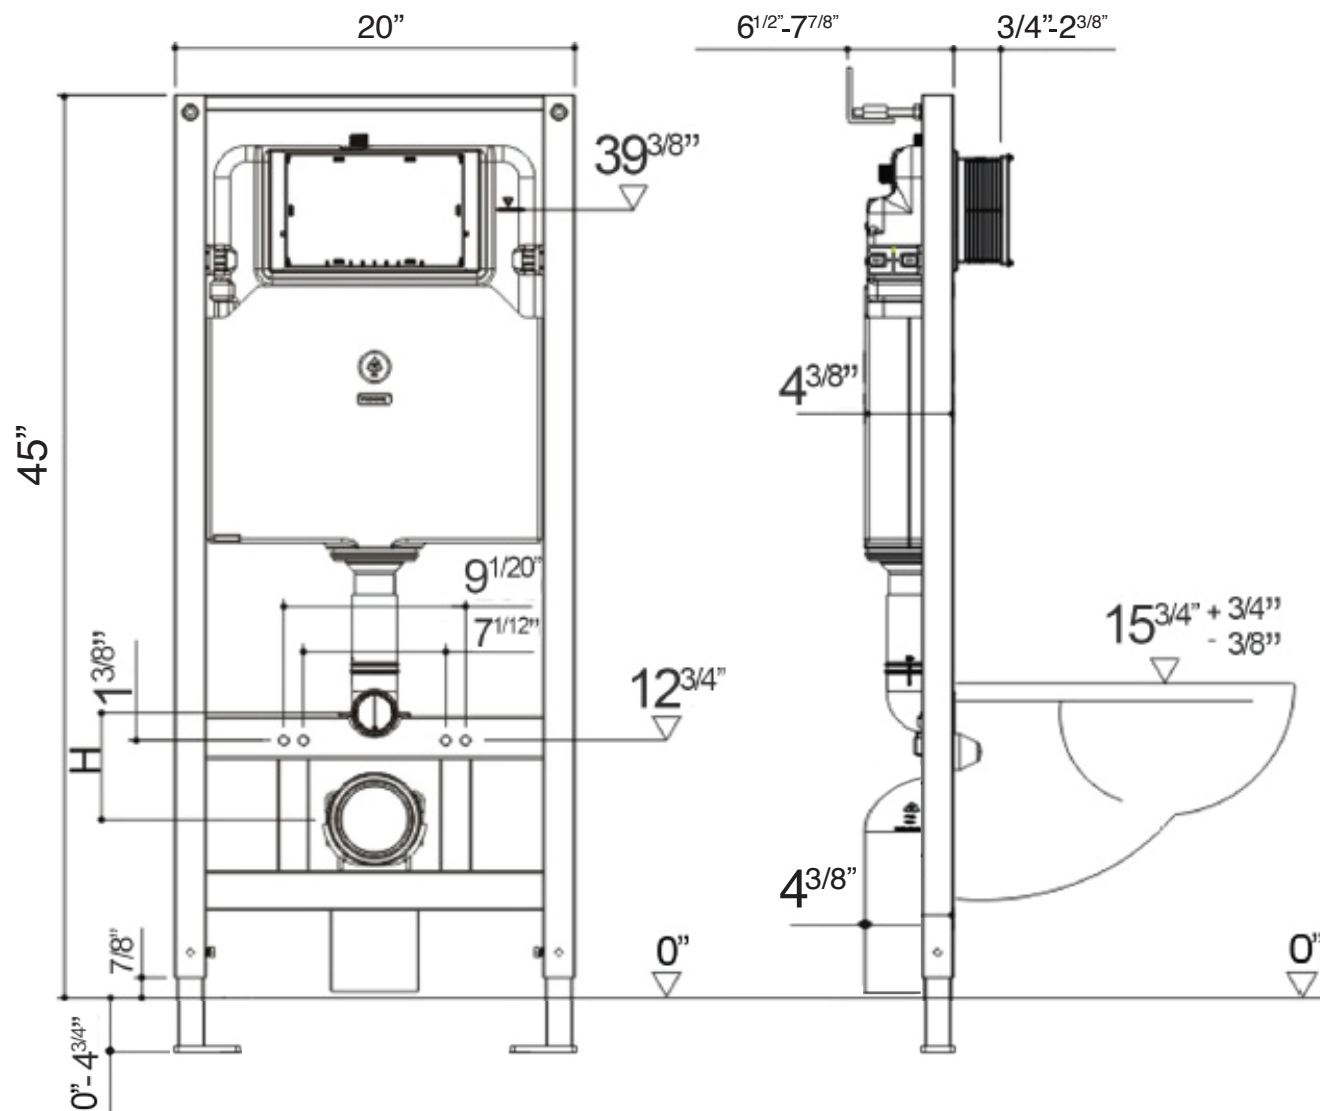

SPECIFICATIONS / TECHNICAL DATA

**INTELLIGENT
CONCEALED
TANK**

ATTENTION! Dimensions may vary by up to 3/8". It is highly recommended to pull all dimensions of actual model for installation and measuring purposes.

MODEL# CT06