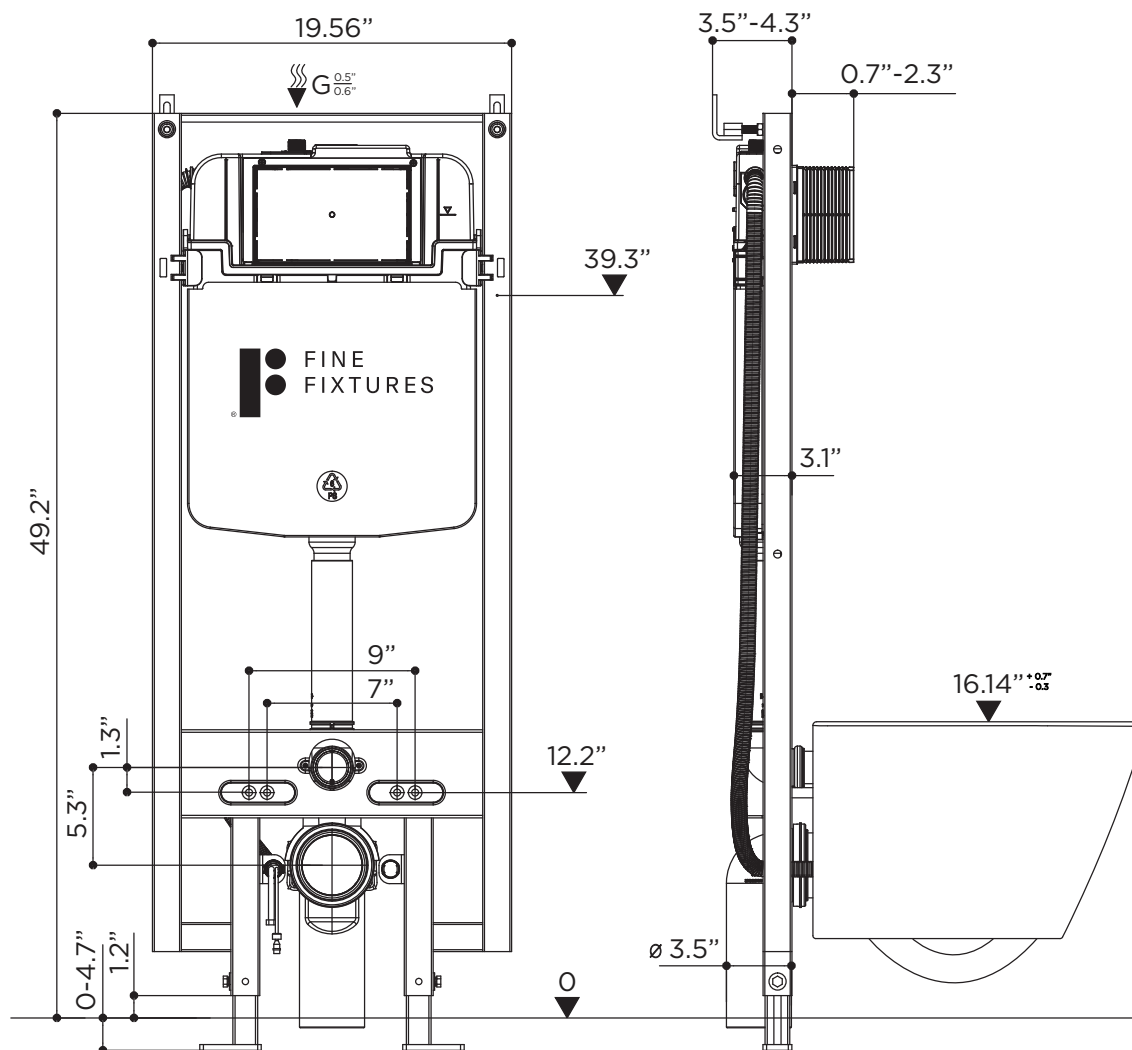

**SPECIFICATIONS / TECHNICAL DATA**

**INTELLIGENT  
CONCEALED  
TANK**

*ATTENTION! Dimensions may vary by up to 3/8". It is highly recommended to pull all dimensions of actual model for installation and measuring purposes.*

**MODEL# SCT04**