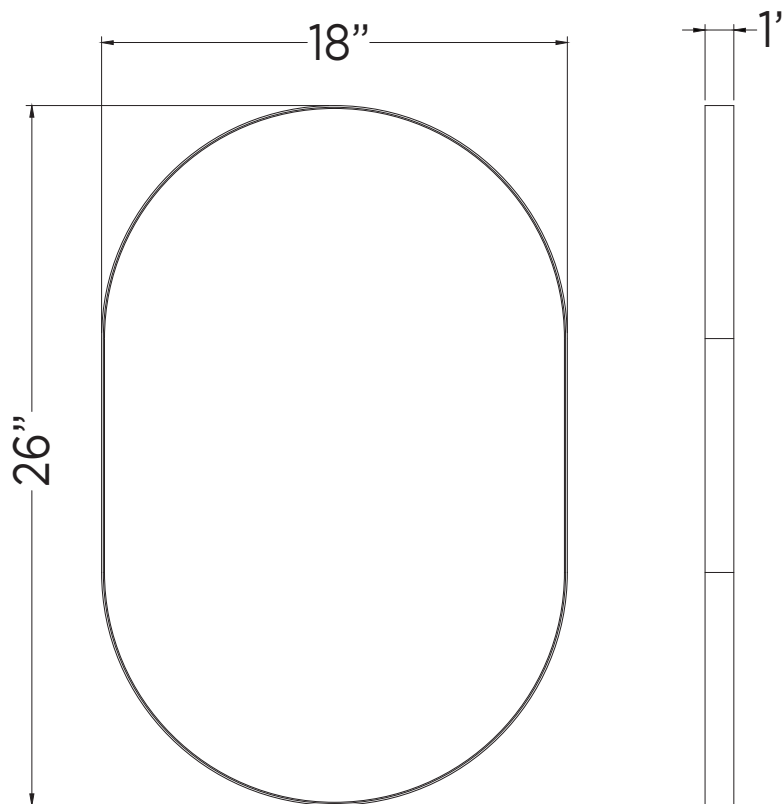

SPECIFICATIONS / TECHNICAL DATA

**MIRROR
OVAL**

18" x 26"

ATTENTION! Dimensions may vary by up to 3/8". It is highly recommended to pull all dimensions of actual model for installation and measuring purposes.