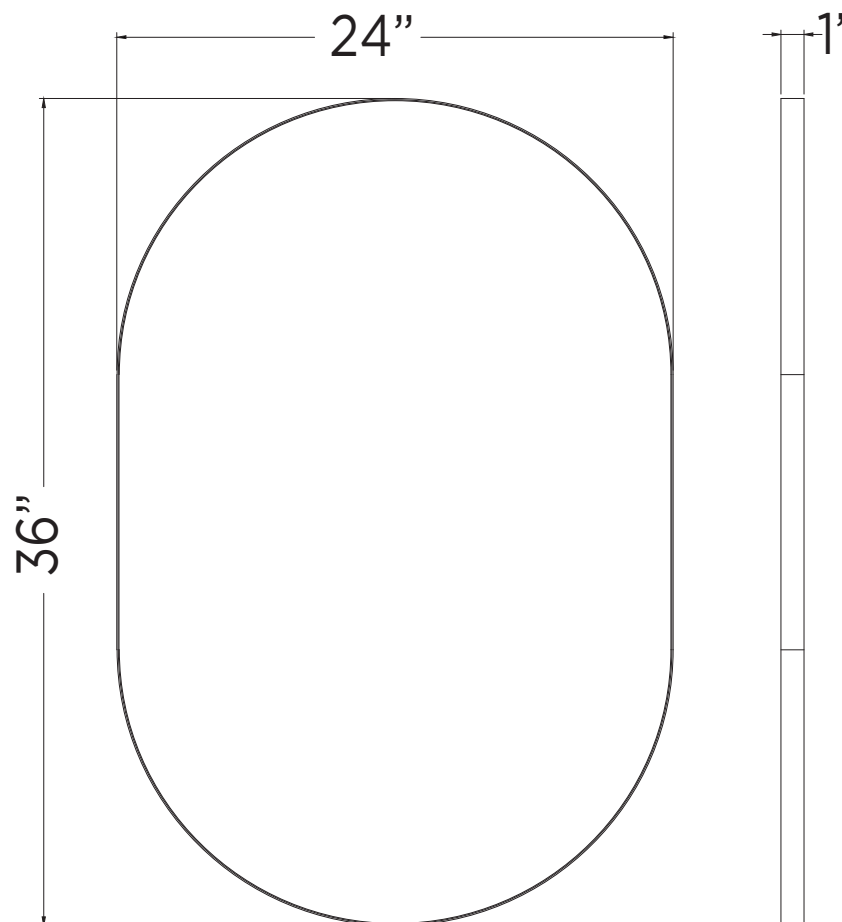

**SPECIFICATIONS / TECHNICAL DATA**

# MIRROR OVAL

**24" x 36"**

*ATTENTION! Dimensions may vary by up to 3/8". It is highly recommended to pull all dimensions of actual model for installation and measuring purposes.*

**MODEL# MRO2436**