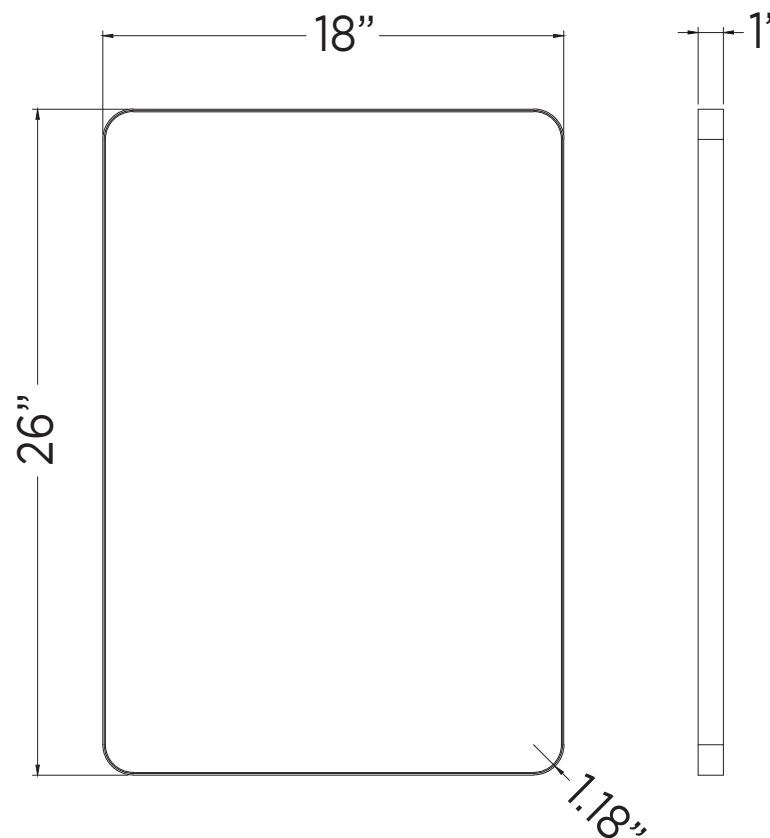

SPECIFICATIONS / TECHNICAL DATA

**MIRROR
RECTANGULAR
ROUND CORNERS**

18" x 26"

ATTENTION! Dimensions may vary by up to 3/8". It is highly recommended to pull all dimensions of actual model for installation and measuring purposes.