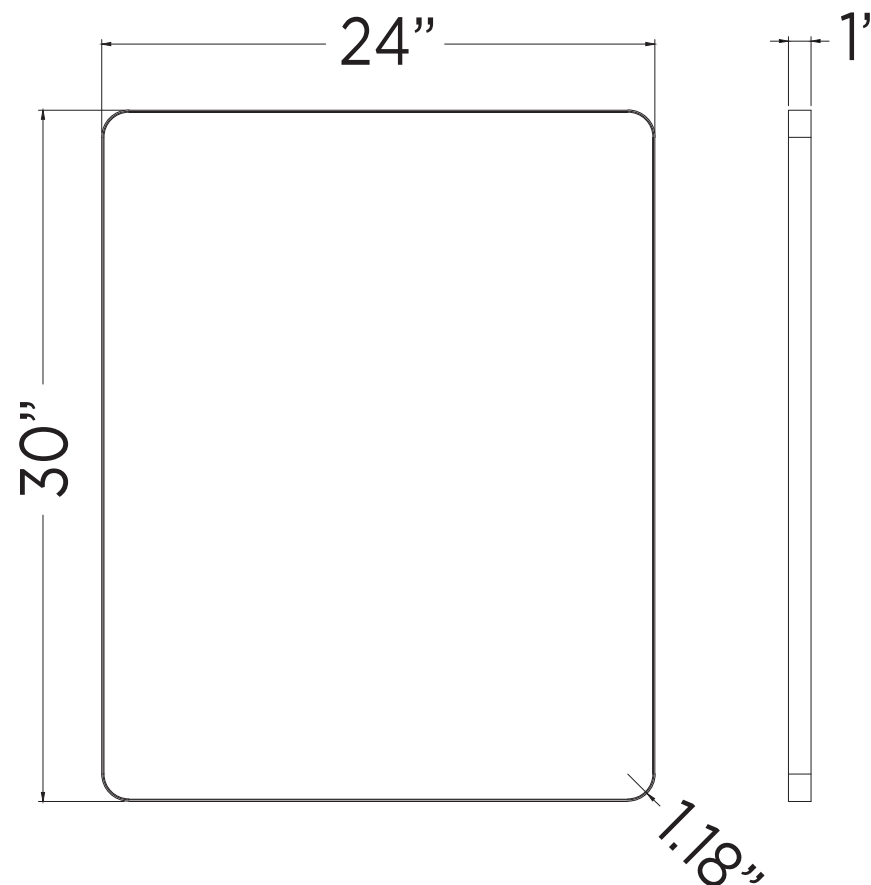

**SPECIFICATIONS / TECHNICAL DATA**

**MIRROR  
RECTANGULAR  
ROUND CORNERS**

**24" x 30"**

*ATTENTION! Dimensions may vary by up to 3/8". It is highly recommended to pull all dimensions of actual model for installation and measuring purposes.*

**MODEL# MRR2430**