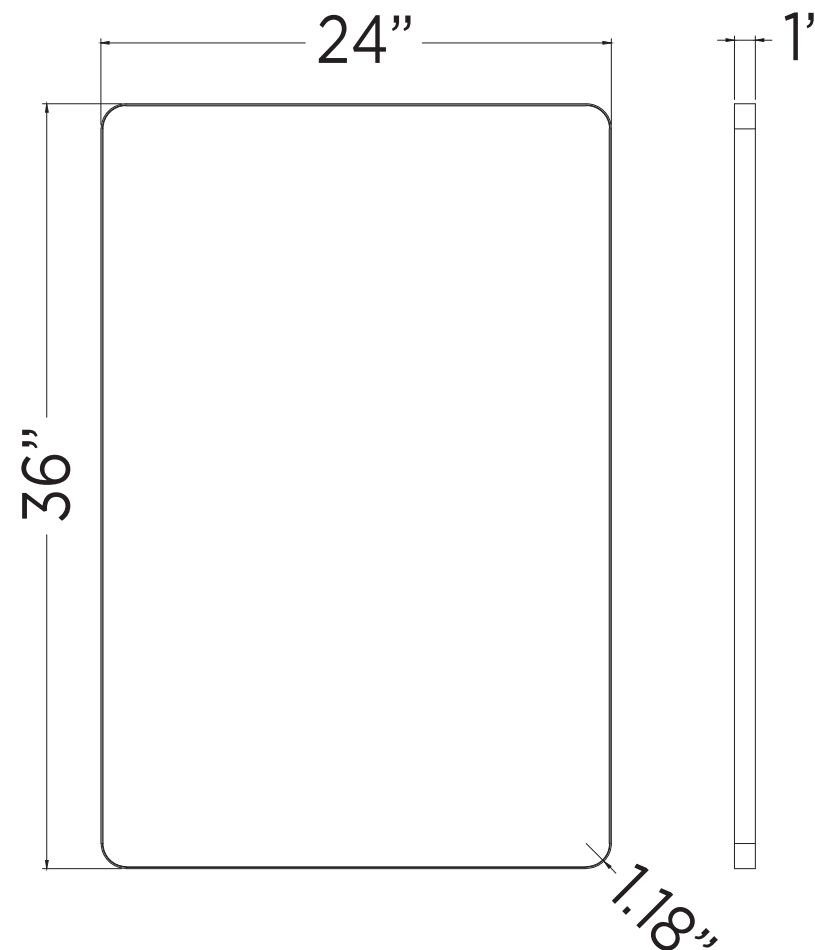

SPECIFICATIONS / TECHNICAL DATA

**MIRROR
RECTANGULAR
ROUND CORNERS**

24" x 36"

ATTENTION! Dimensions may vary by up to 3/8". It is highly recommended to pull all dimensions of actual model for installation and measuring purposes.

MODEL# MRR2436