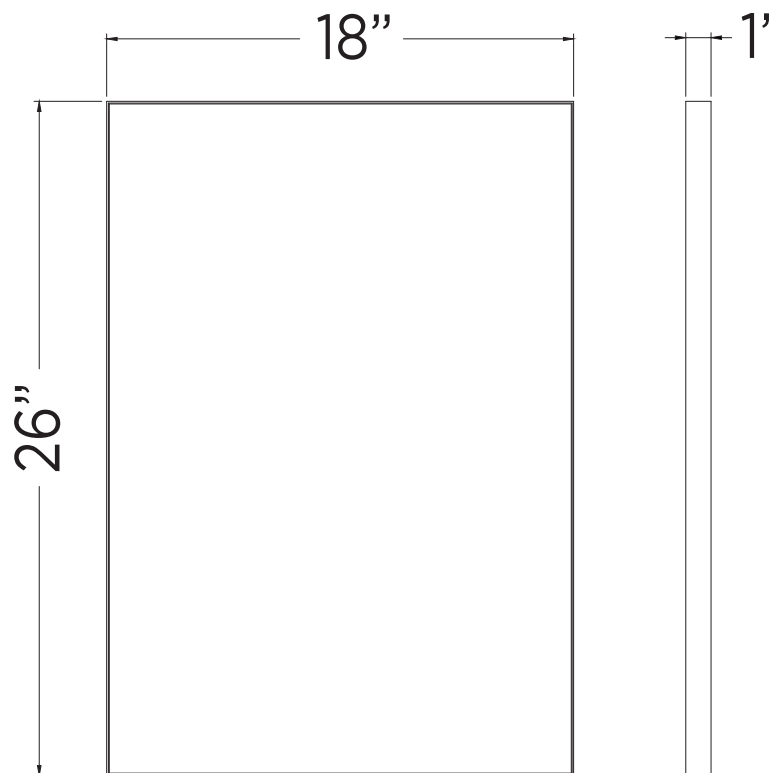

SPECIFICATIONS / TECHNICAL DATA

**MIRROR
RECTANGULAR
SHARP CORNERS**

18" x 26"

ATTENTION! Dimensions may vary by up to 3/8". It is highly recommended to pull all dimensions of actual model for installation and measuring purposes.

MODEL# MRS1826