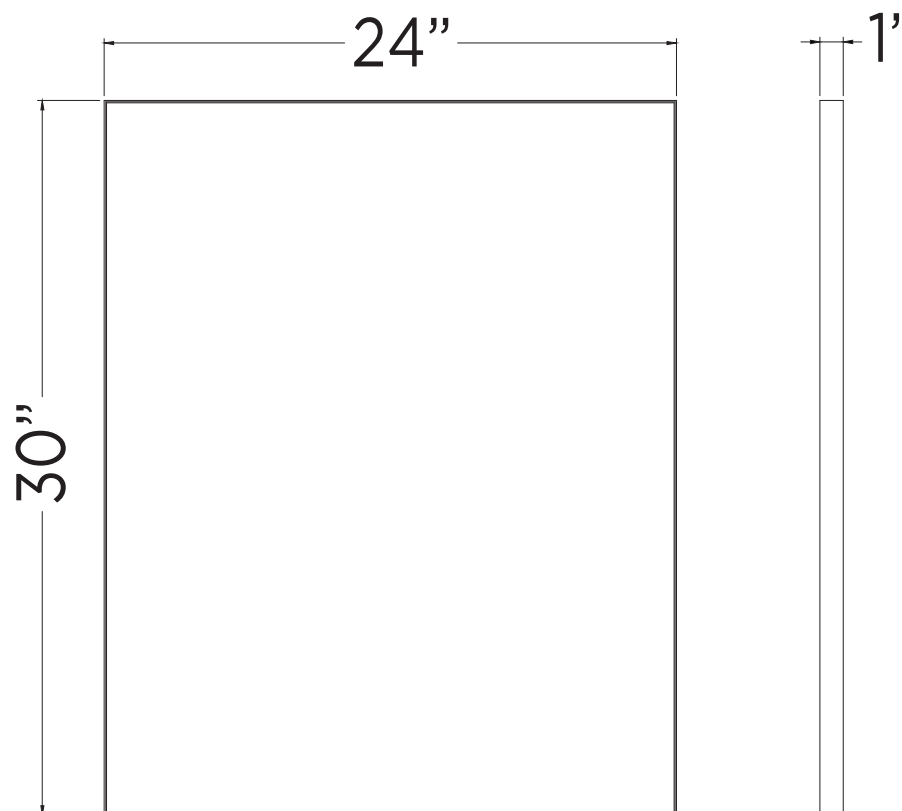

SPECIFICATIONS / TECHNICAL DATA

**MIRROR**  
**RECTANGULAR**  
**SHARP CORNERS**

**24" x 30"**

*ATTENTION! Dimensions may vary by up to 3/8". It is highly recommended to pull all dimensions of actual model for installation and measuring purposes.*

**MODEL# MRS2430**