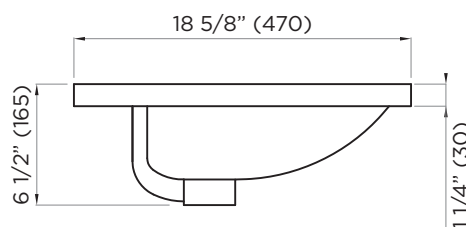

SPECIFICATIONS / TECHNICAL DATA

SHAWBRIDGE SINK

20"

Front View

Side View

Top View

ATTENTION! Dimensions may vary by up to 3/8". It is highly recommended to pull all dimensions of actual model for installation and measuring purposes.