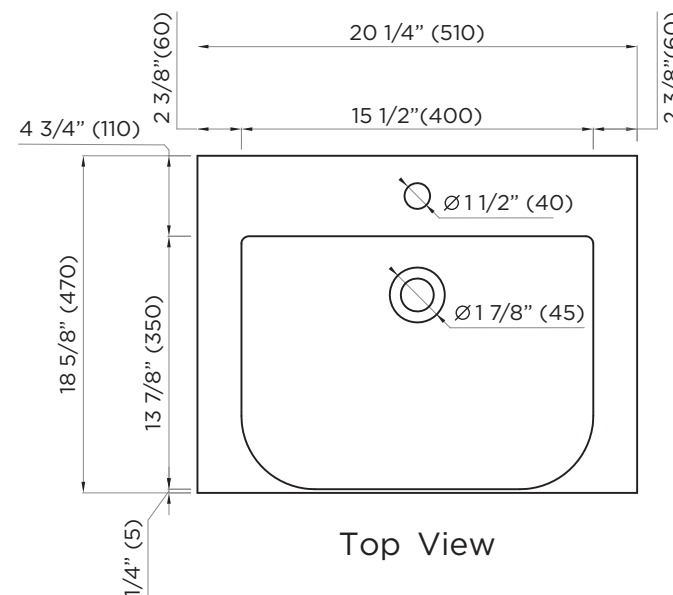

SPECIFICATIONS / TECHNICAL DATA

SHAWBRIDGE SINK

20"

Front View

Side View

Top View

ATTENTION! Dimensions may vary by up to 3/8". It is highly recommended to pull all dimensions of actual model for installation and measuring purposes.

MODEL# VT2018W