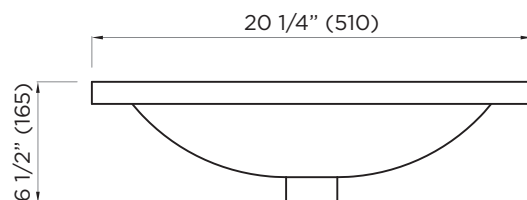

SPECIFICATIONS / TECHNICAL DATA

SHAWBRIDGE SINK

20"

Front View

Side View

Top View

ATTENTION! Dimensions may vary by up to 3/8". It is highly recommended to pull all dimensions of actual model for installation and measuring purposes.