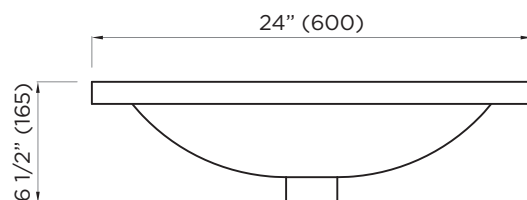

SPECIFICATIONS / TECHNICAL DATA

SHAWBRIDGE SINK

24"

Front View

Side View

Top View

ATTENTION! Dimensions may vary by up to 3/8". It is highly recommended to pull all dimensions of actual model for installation and measuring purposes.