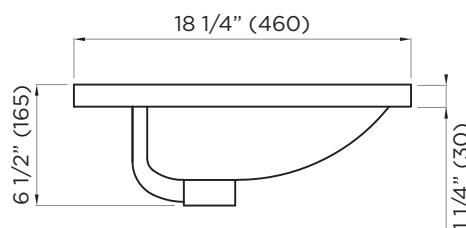

SPECIFICATIONS / TECHNICAL DATA

SHAWBRIDGE SINK

24"

Front View

Side View

Top View

ATTENTION! Dimensions may vary by up to 3/8". It is highly recommended to pull all dimensions of actual model for installation and measuring purposes.