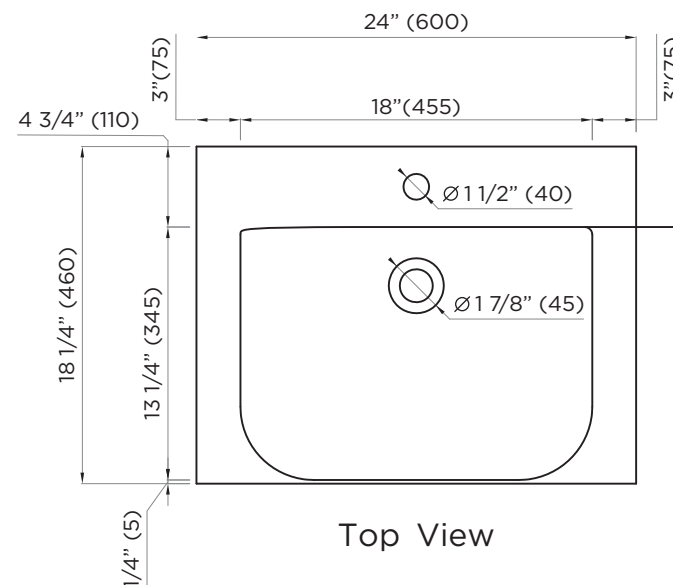

SPECIFICATIONS / TECHNICAL DATA

SHAWBRIDGE SINK

24"

Front View

Side View

Top View

ATTENTION! Dimensions may vary by up to 3/8". It is highly recommended to pull all dimensions of actual model for installation and measuring purposes.