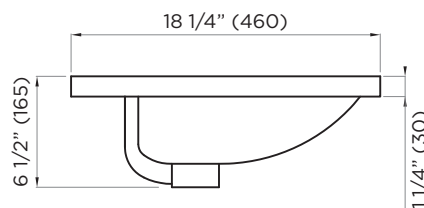

SPECIFICATIONS / TECHNICAL DATA

SHAWBRIDGE SINK

30"

Front View

Side View

Top View

ATTENTION! Dimensions may vary by up to 3/8". It is highly recommended to pull all dimensions of actual model for installation and measuring purposes.