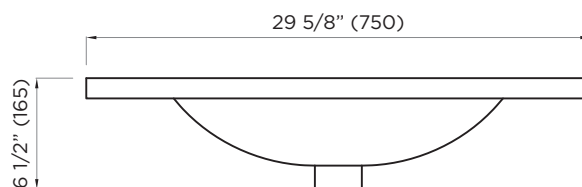

SPECIFICATIONS / TECHNICAL DATA

SHAWBRIDGE SINK

30"

Front View

Side View

Top View

ATTENTION! Dimensions may vary by up to 3/8". It is highly recommended to pull all dimensions of actual model for installation and measuring purposes.