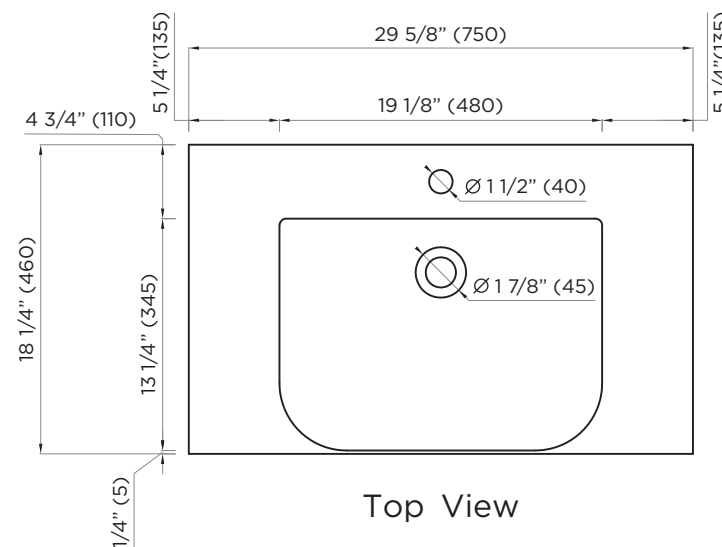

SPECIFICATIONS / TECHNICAL DATA

SHAWBRIDGE SINK

30"

Front View

Side View

Top View

ATTENTION! Dimensions may vary by up to 3/8". It is highly recommended to pull all dimensions of actual model for installation and measuring purposes.