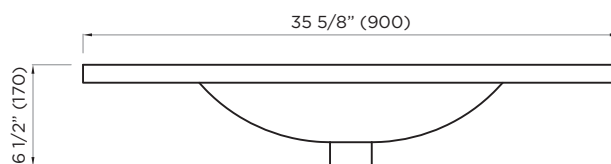

# SHAWBRIDGE SINK

**36"**

Front View

Side View

Top View

*ATTENTION! Dimensions may vary by up to 3/8". It is highly recommended to pull all dimensions of actual model for installation and measuring purposes.*