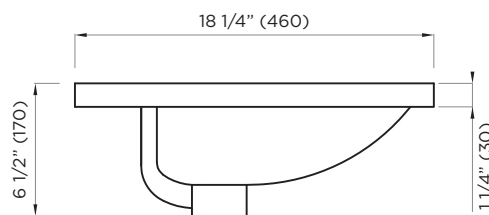

# SHAWBRIDGE SINK

**36"**

Front View

Side View

Top View

*ATTENTION! Dimensions may vary by up to 3/8". It is highly recommended to pull all dimensions of actual model for installation and measuring purposes.*