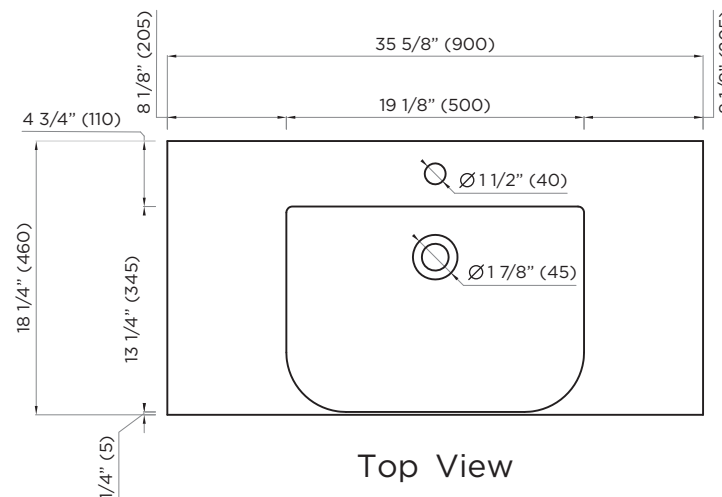

# SHAWBRIDGE SINK

**36"**

Front View

Side View

Top View

*ATTENTION! Dimensions may vary by up to 3/8". It is highly recommended to pull all dimensions of actual model for installation and measuring purposes.*