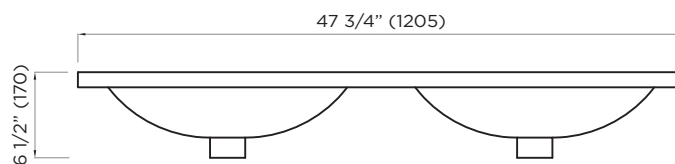

## 48" DOUBLE

Front View

Side View

Top View

*ATTENTION! Dimensions may vary by up to 3/8". It is highly recommended to pull all dimensions of actual model for installation and measuring purposes.*

**MODEL# VT4818DBW**