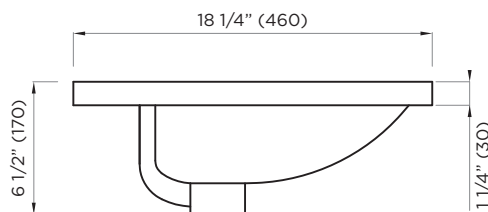

## 48" DOUBLE

Front View

Side View

Top View

*ATTENTION! Dimensions may vary by up to 3/8". It is highly recommended to pull all dimensions of actual model for installation and measuring purposes.*

**MODEL# VT4818DBW**