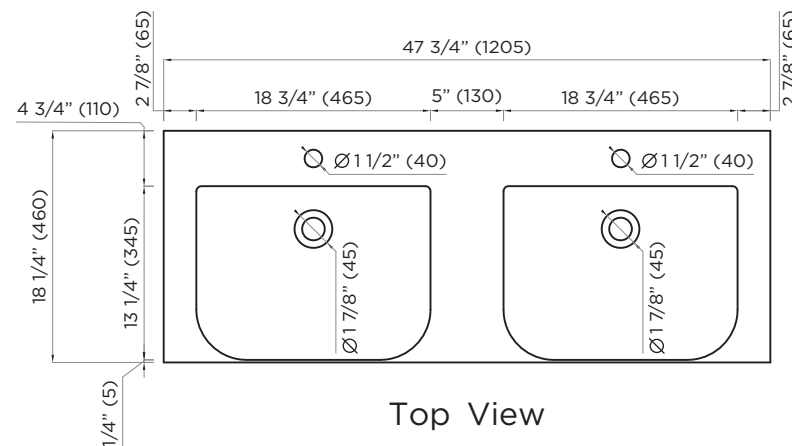

## 48" DOUBLE

Front View

Side View

Top View

*ATTENTION! Dimensions may vary by up to 3/8". It is highly recommended to pull all dimensions of actual model for installation and measuring purposes.*

**MODEL# VT4818DBW**