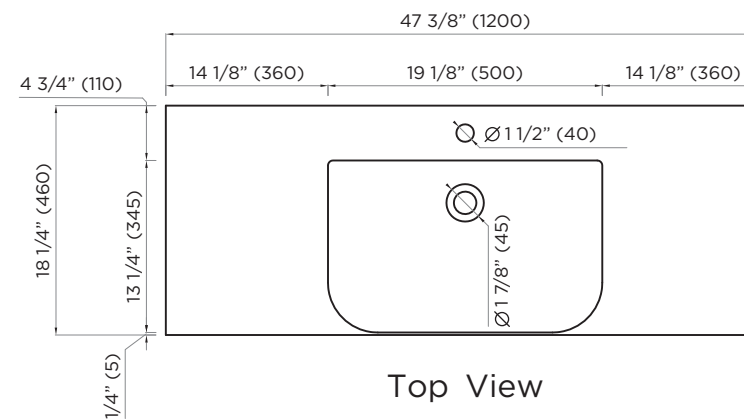

SPECIFICATIONS / TECHNICAL DATA

SHAWBRIDGE SINK

48" SINGLE

Front View

Side View

Top View

ATTENTION! Dimensions may vary by up to 3/8". It is highly recommended to pull all dimensions of actual model for installation and measuring purposes.