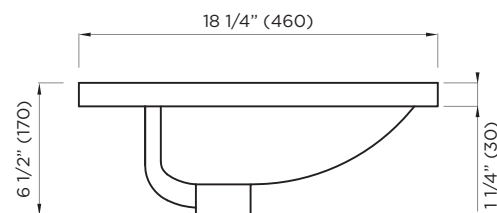

SPECIFICATIONS / TECHNICAL DATA

SHAWBRIDGE SINK

48" SINGLE

Front View

Side View

Top View

ATTENTION! Dimensions may vary by up to 3/8". It is highly recommended to pull all dimensions of actual model for installation and measuring purposes.