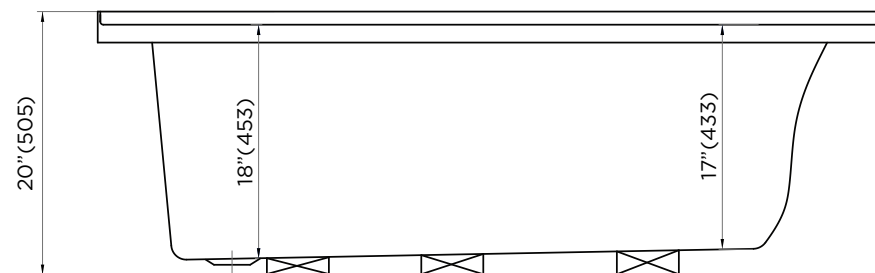

SPECIFICATIONS / TECHNICAL DATA

BATHTUB ALCOVE

SOAKING DEPTH: 13 1/2"

ATTENTION! Dimensions may vary by up to 3/8". It is highly recommended to pull all dimensions of actual model for installation and measuring purposes.