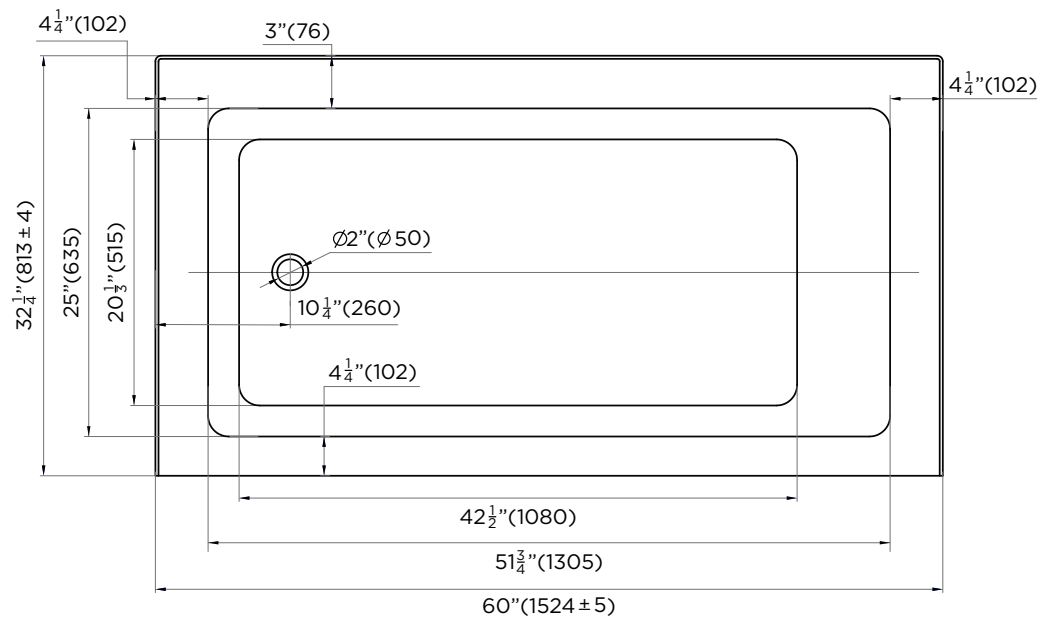

SPECIFICATIONS / TECHNICAL DATA

BATHTUB ALCOVE

SOAKING DEPTH: 13 1/2"

ATTENTION! Dimensions may vary by up to 3/8". It is highly recommended to pull all dimensions of actual model for installation and measuring purposes.

MODEL# BT102-L