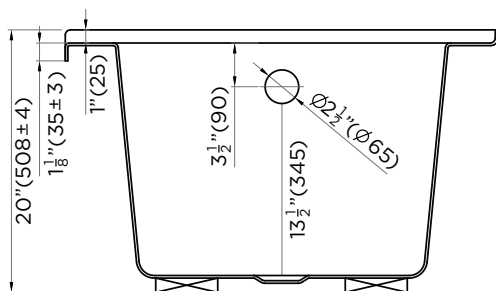

SPECIFICATIONS / TECHNICAL DATA

BATHTUB ALCOVE

SOAKING DEPTH: 13 1/2"

ATTENTION! Dimensions may vary by up to 3/8". It is highly recommended to pull all dimensions of actual model for installation and measuring purposes.