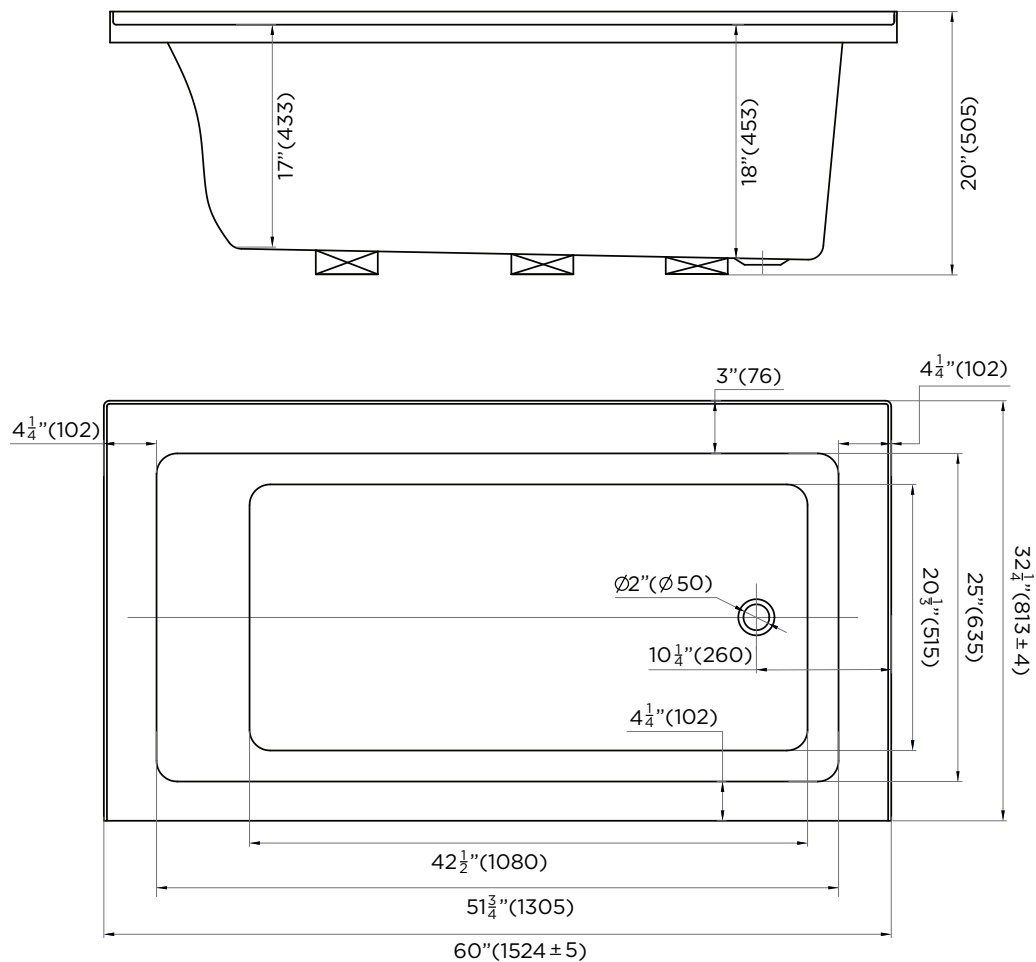

SPECIFICATIONS / TECHNICAL DATA

BATHTUB ALCOVE

SOAKING DEPTH: 13 1/2"

ATTENTION! Dimensions may vary by up to 3/8". It is highly recommended to pull all dimensions of actual model for installation and measuring purposes.

MODEL# BT102-R