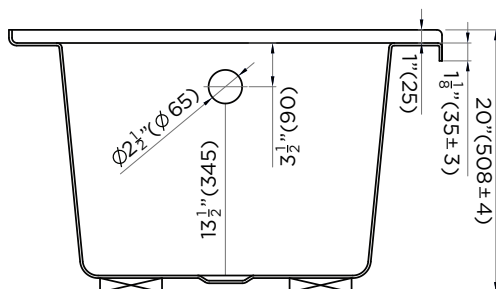

SPECIFICATIONS / TECHNICAL DATA

BATHTUB ALCOVE

SOAKING DEPTH: 13 1/2"

ATTENTION! Dimensions may vary by up to 3/8". It is highly recommended to pull all dimensions of actual model for installation and measuring purposes.