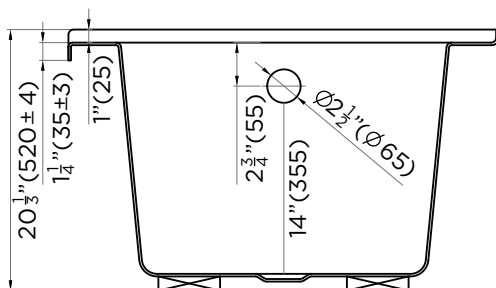

SPECIFICATIONS / TECHNICAL DATA

BATHTUB ALCOVE

SOAKING DEPTH: 14"

ATTENTION! Dimensions may vary by up to 3/8". It is highly recommended to pull all dimensions of actual model for installation and measuring purposes.