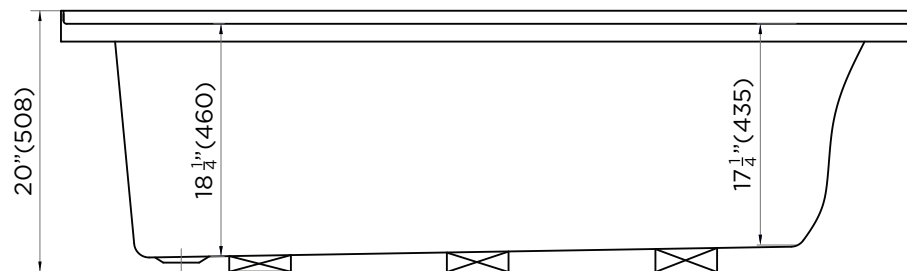

SPECIFICATIONS / TECHNICAL DATA

BATHTUB ALCOVE

SOAKING DEPTH: 14"

ATTENTION! Dimensions may vary by up to 3/8". It is highly recommended to pull all dimensions of actual model for installation and measuring purposes.