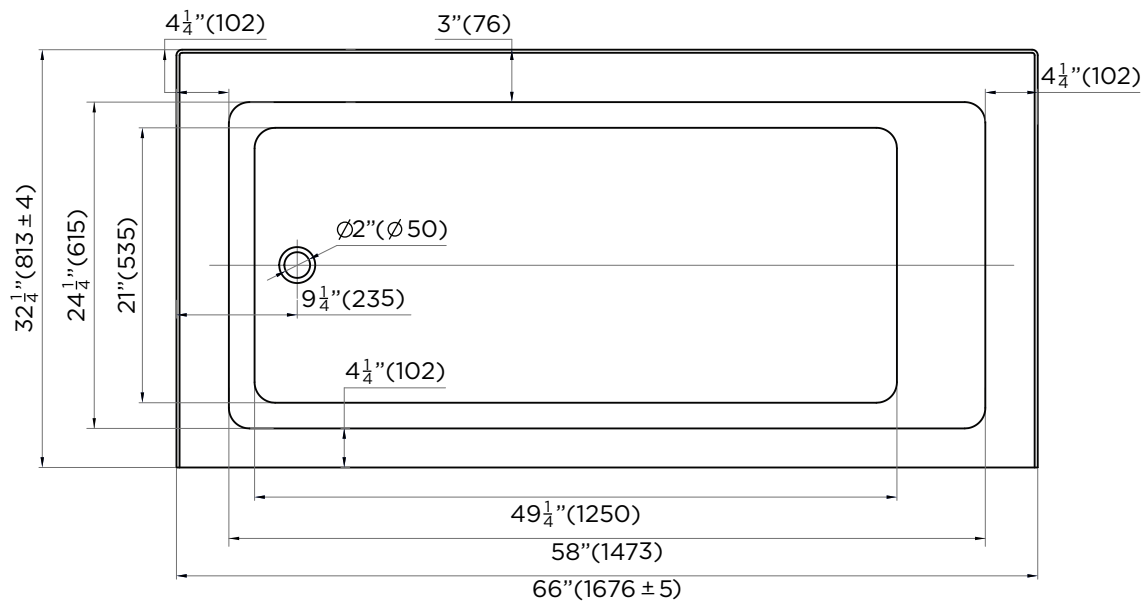

SPECIFICATIONS / TECHNICAL DATA

BATHTUB ALCOVE

SOAKING DEPTH: 14"

ATTENTION! Dimensions may vary by up to 3/8". It is highly recommended to pull all dimensions of actual model for installation and measuring purposes.

MODEL# BT103-L