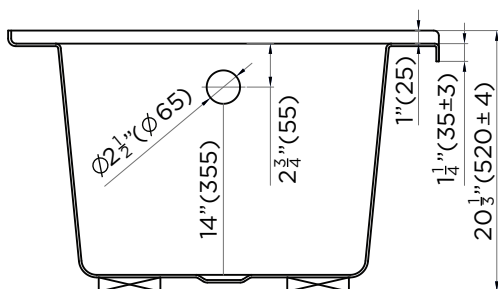

SPECIFICATIONS / TECHNICAL DATA

BATHTUB ALCOVE

SOAKING DEPTH: 14"

ATTENTION! Dimensions may vary by up to 3/8". It is highly recommended to pull all dimensions of actual model for installation and measuring purposes.