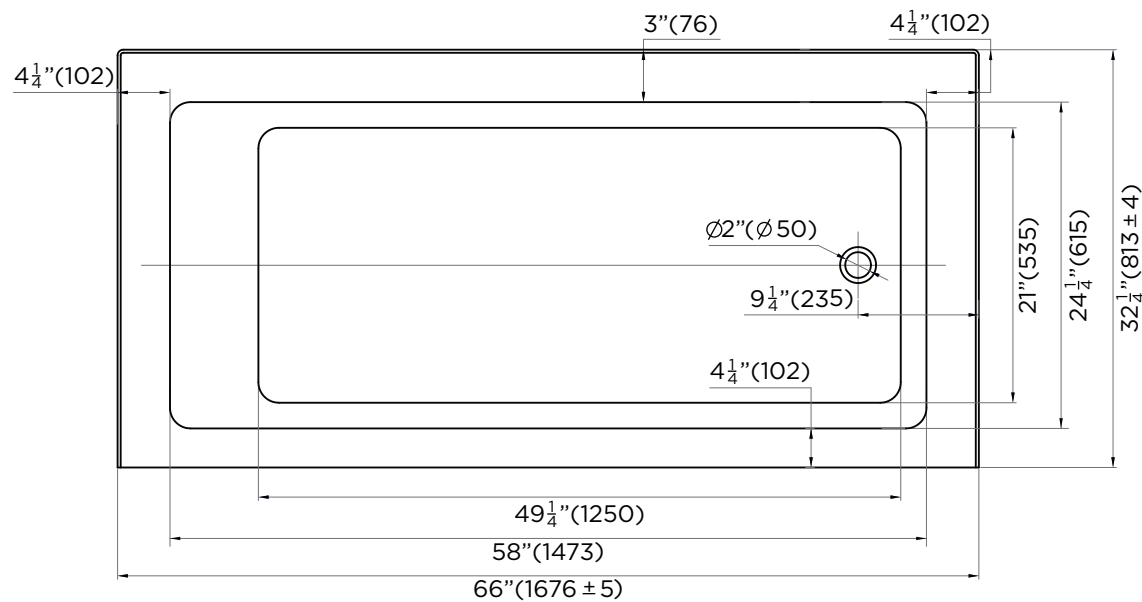

SPECIFICATIONS / TECHNICAL DATA

BATHTUB ALCOVE

SOAKING DEPTH: 14"

ATTENTION! Dimensions may vary by up to 3/8". It is highly recommended to pull all dimensions of actual model for installation and measuring purposes.

MODEL# BT103-R