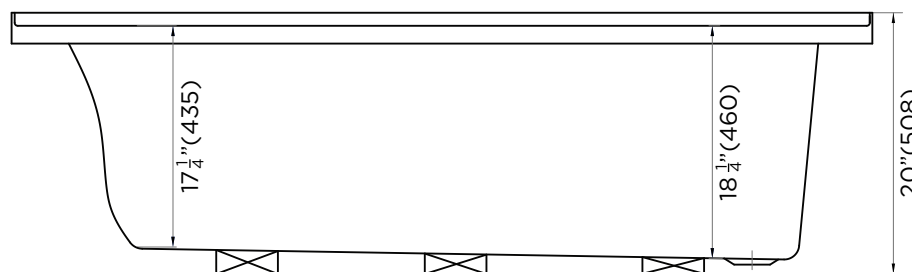

SPECIFICATIONS / TECHNICAL DATA

BATHTUB ALCOVE

SOAKING DEPTH: 14"

ATTENTION! Dimensions may vary by up to 3/8". It is highly recommended to pull all dimensions of actual model for installation and measuring purposes.