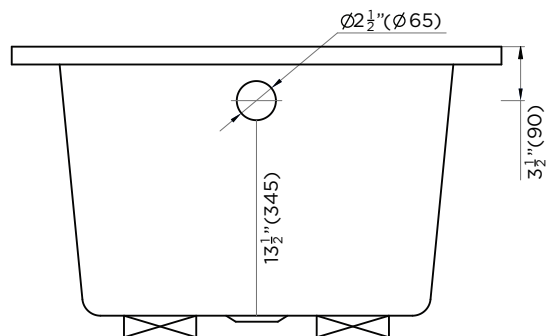

SPECIFICATIONS / TECHNICAL DATA

BATHTUB DROP IN

SOAKING DEPTH: 13 1/2"

ATTENTION! Dimensions may vary by up to 3/8". It is highly recommended to pull all dimensions of actual model for installation and measuring purposes.