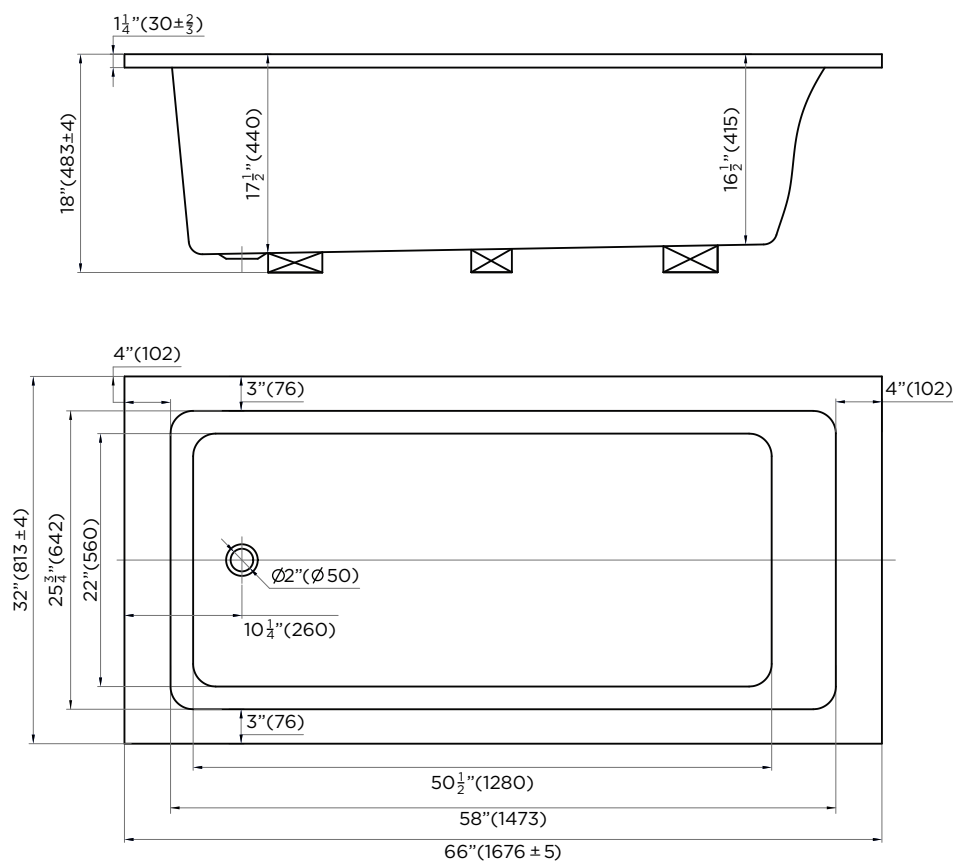

SPECIFICATIONS / TECHNICAL DATA

BATHTUB DROP IN

SOAKING DEPTH: 13 1/2"

ATTENTION! Dimensions may vary by up to 3/8". It is highly recommended to pull all dimensions of actual model for installation and measuring purposes.

MODEL# BT103