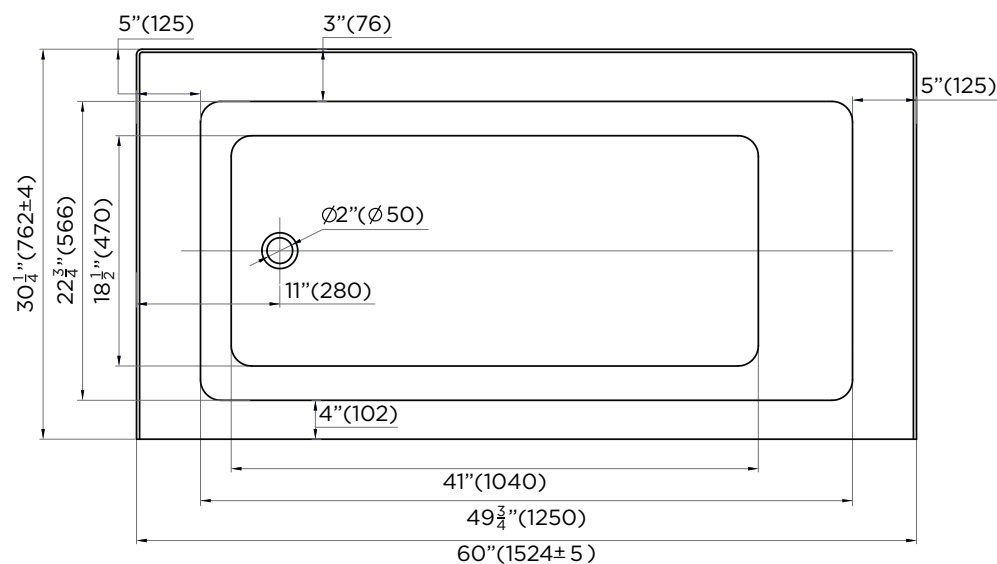

SPECIFICATIONS / TECHNICAL DATA

BATHTUB ALCOVE

SOAKING DEPTH: 13 $\frac{1}{2}$ "

ATTENTION! Dimensions may vary by up to 3/8". It is highly recommended to pull all dimensions of actual model for installation and measuring purposes.

MODEL# BT104-L