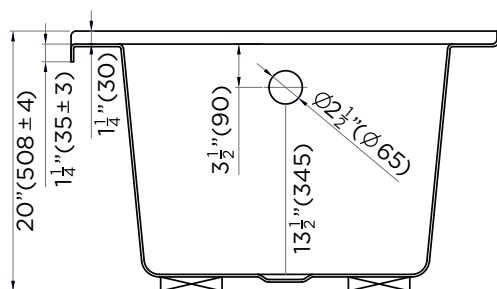

SPECIFICATIONS / TECHNICAL DATA

BATHTUB ALCOVE

SOAKING DEPTH: 13 $\frac{1}{2}$ "

ATTENTION! Dimensions may vary by up to 3/8". It is highly recommended to pull all dimensions of actual model for installation and measuring purposes.

MODEL# BT104-L