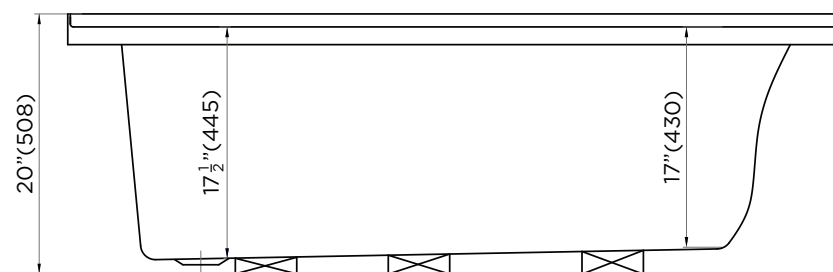

SPECIFICATIONS / TECHNICAL DATA

BATHTUB ALCOVE

SOAKING DEPTH: 13 $\frac{1}{2}$ "

ATTENTION! Dimensions may vary by up to 3/8". It is highly recommended to pull all dimensions of actual model for installation and measuring purposes.

MODEL# BT104-L