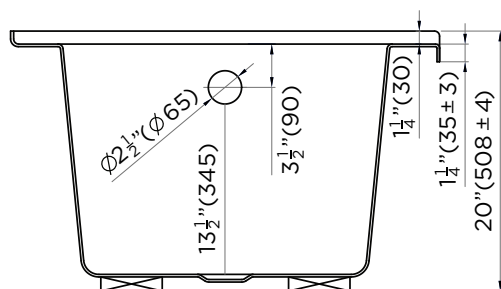

# BATHTUB ALCOVE

**SOAKING DEPTH: 13 1/2"**

*ATTENTION! Dimensions may vary by up to 3/8". It is highly recommended to pull all dimensions of actual model for installation and measuring purposes.*

**MODEL# BT104-R**