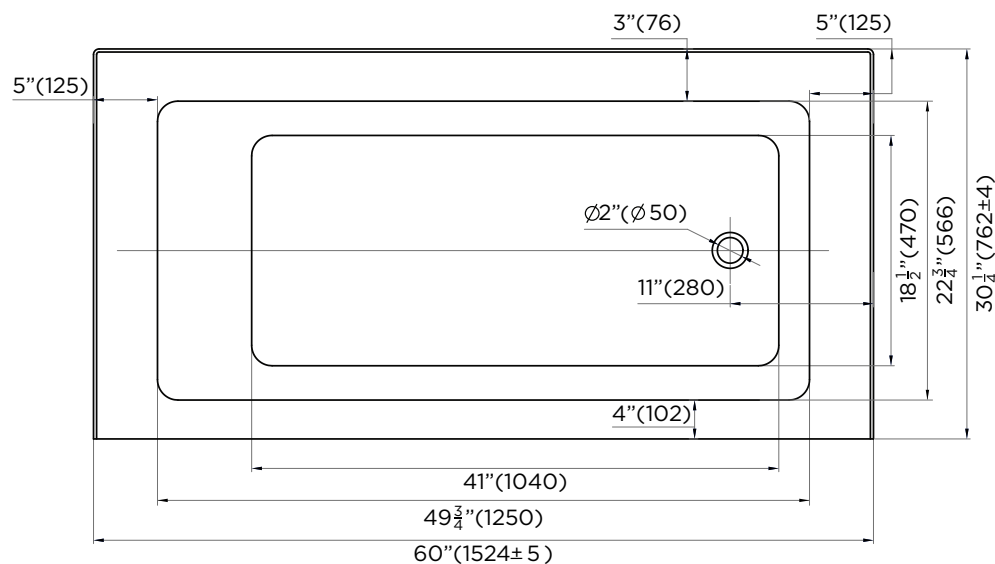

**SPECIFICATIONS / TECHNICAL DATA**

# BATHTUB ALCOVE

**SOAKING DEPTH: 13 1/2"**

*ATTENTION! Dimensions may vary by up to 3/8". It is highly recommended to pull all dimensions of actual model for installation and measuring purposes.*

**MODEL# BT104-R**