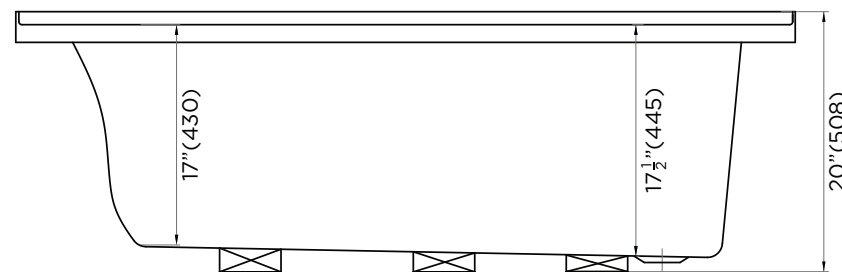

# BATHTUB ALCOVE

**SOAKING DEPTH: 13 1/2"**

*ATTENTION! Dimensions may vary by up to 3/8". It is highly recommended to pull all dimensions of actual model for installation and measuring purposes.*

**MODEL# BT104-R**