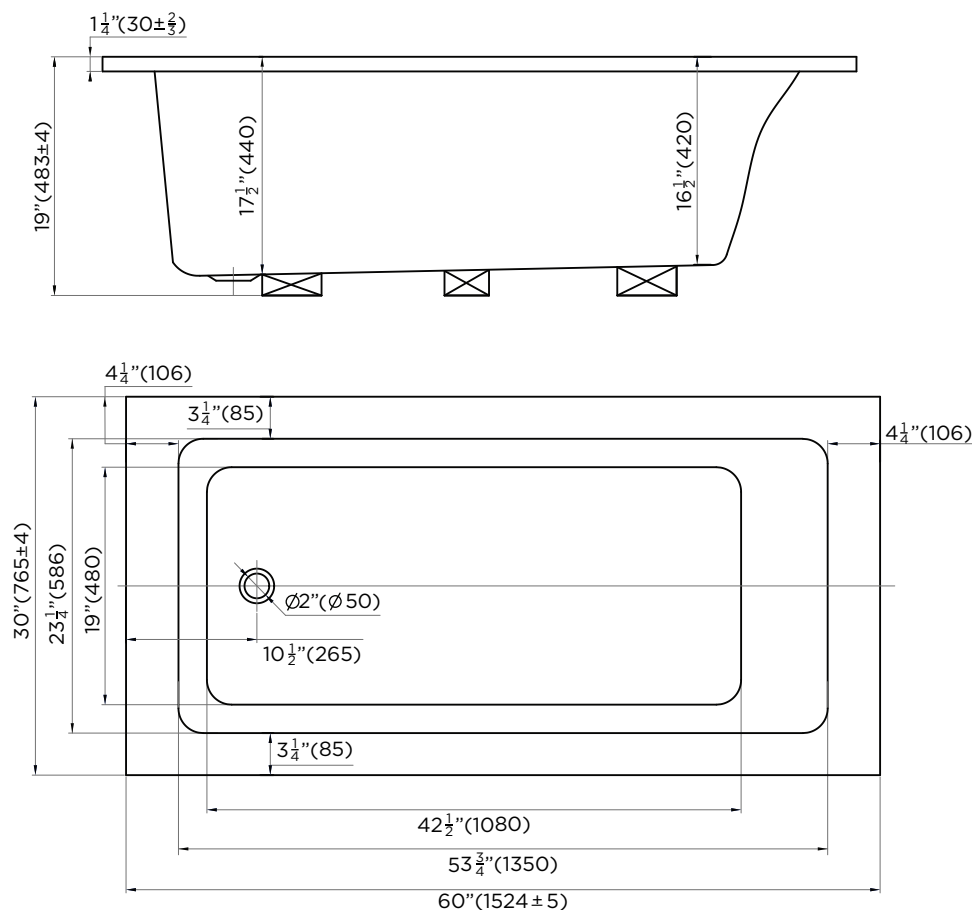

SPECIFICATIONS / TECHNICAL DATA

BATHTUB DROP IN

SOAKING DEPTH: 13 $\frac{1}{4}$ "

ATTENTION! Dimensions may vary by up to 3/8". It is highly recommended to pull all dimensions of actual model for installation and measuring purposes.

MODEL# BT104