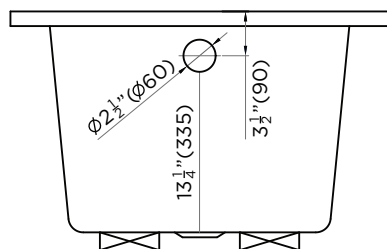

SPECIFICATIONS / TECHNICAL DATA

BATHTUB DROP IN

SOAKING DEPTH: 13 $\frac{1}{4}$ "

ATTENTION! Dimensions may vary by up to 3/8". It is highly recommended to pull all dimensions of actual model for installation and measuring purposes.