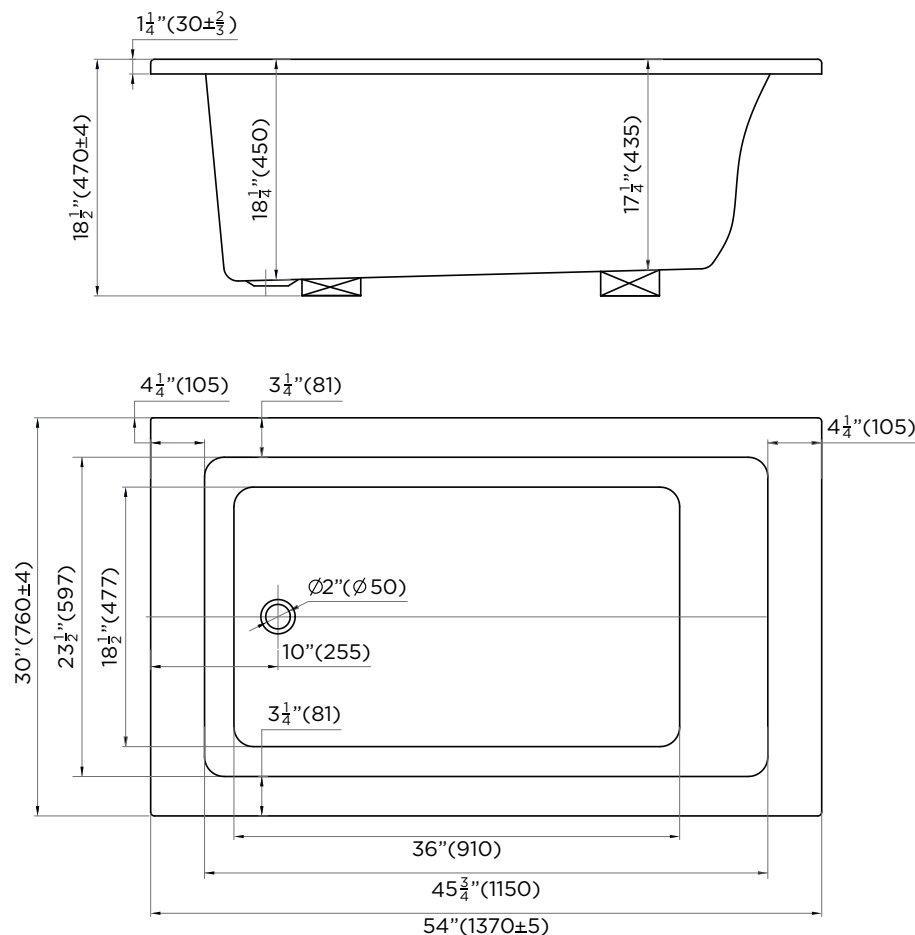

SPECIFICATIONS / TECHNICAL DATA

BATHTUB DROP IN

SOAKING DEPTH: 13"

ATTENTION! Dimensions may vary by up to 3/8". It is highly recommended to pull all dimensions of actual model for installation and measuring purposes.

MODEL# BT107