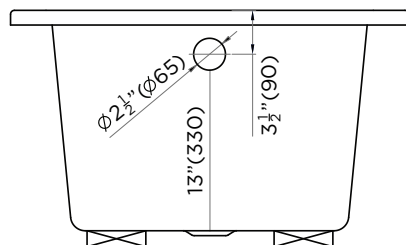

SPECIFICATIONS / TECHNICAL DATA

BATHTUB DROP IN

SOAKING DEPTH: 13"

ATTENTION! Dimensions may vary by up to 3/8". It is highly recommended to pull all dimensions of actual model for installation and measuring purposes.