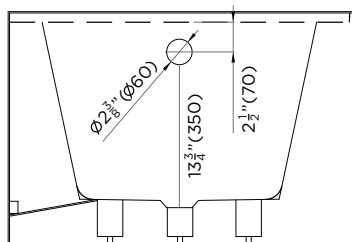

SPECIFICATIONS / TECHNICAL DATA

BATHTUB APRON

SOAKING DEPTH: 13 3/4"

ATTENTION! Dimensions may vary by up to 3/8". It is highly recommended to pull all dimensions of actual model for installation and measuring purposes.