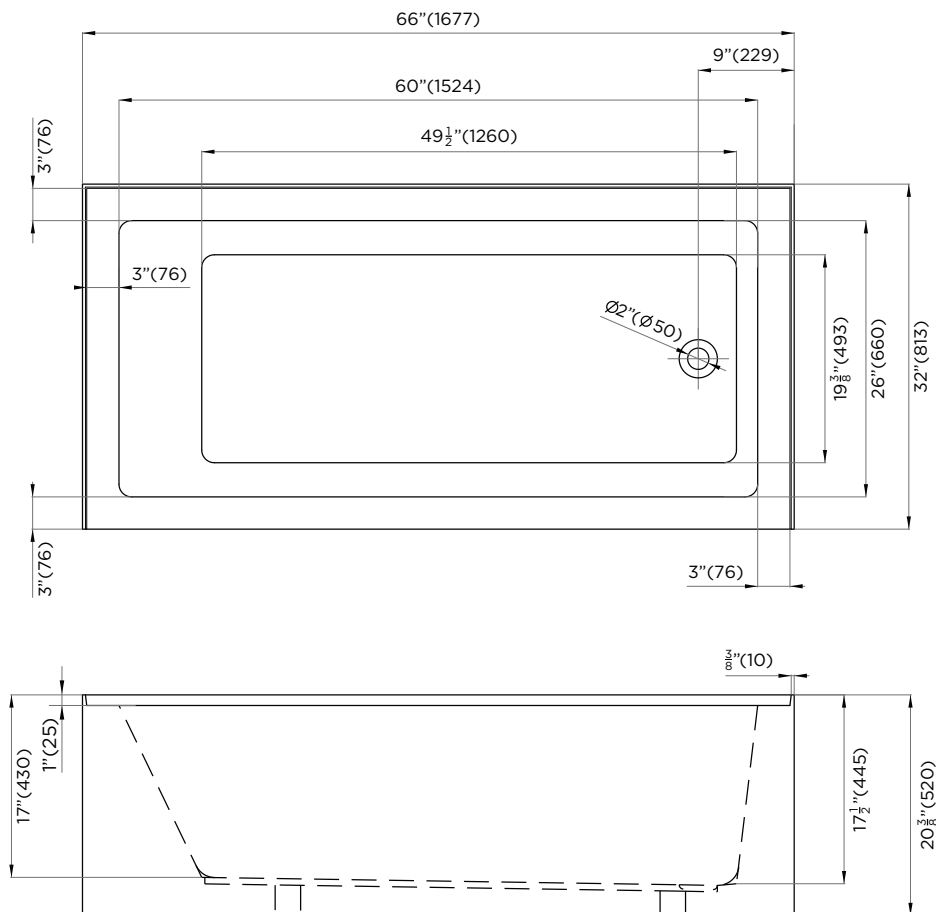

SPECIFICATIONS / TECHNICAL DATA

BATHTUB APRON

SOAKING DEPTH: 13 3/4"

ATTENTION! Dimensions may vary by up to 3/8". It is highly recommended to pull all dimensions of actual model for installation and measuring purposes.

MODEL# BTA103-R