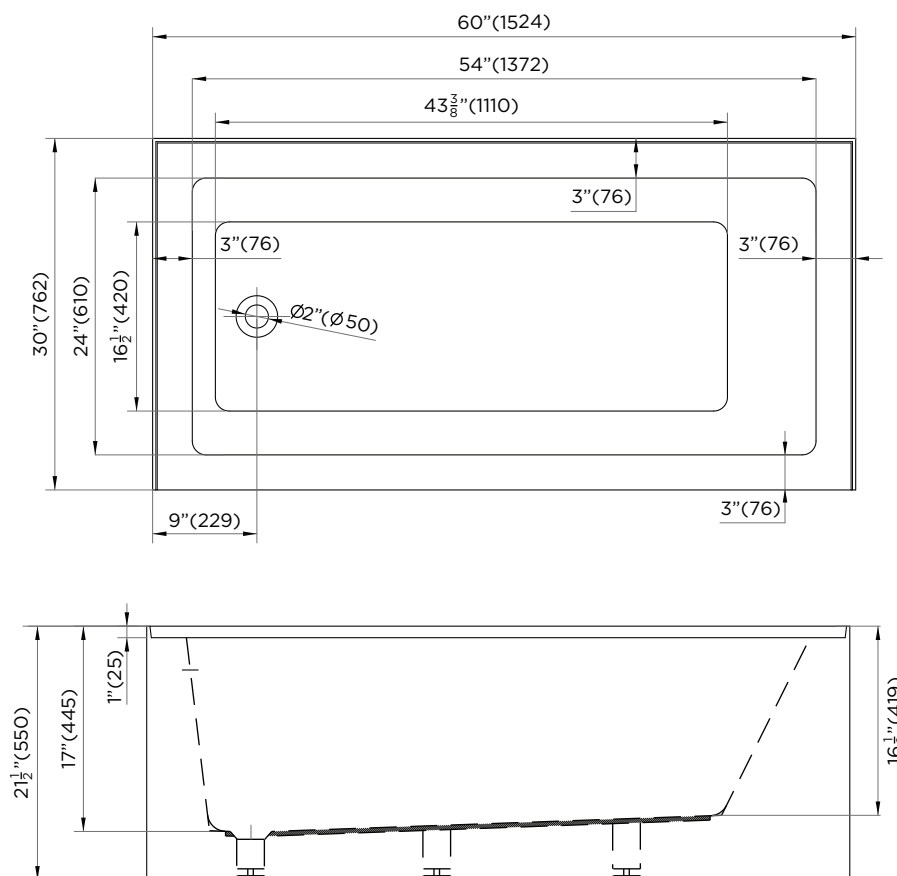

SPECIFICATIONS / TECHNICAL DATA

BATHTUB APRON

SOAKING DEPTH: 13"

ATTENTION! Dimensions may vary by up to 3/8". It is highly recommended to pull all dimensions of actual model for installation and measuring purposes.

MODEL# BTA104-L