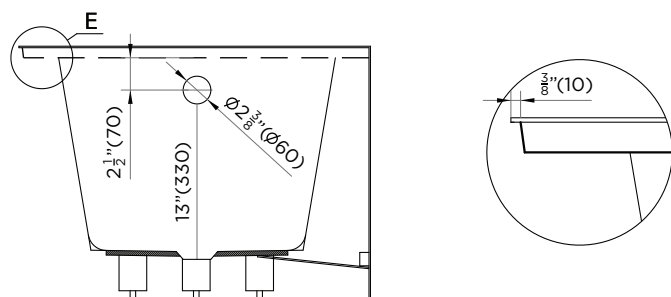

SPECIFICATIONS / TECHNICAL DATA

BATHTUB APRON

SOAKING DEPTH: 13"

ATTENTION! Dimensions may vary by up to 3/8". It is highly recommended to pull all dimensions of actual model for installation and measuring purposes.

MODEL# BTA104-L