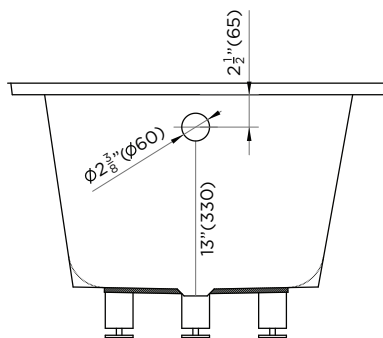

SPECIFICATIONS / TECHNICAL DATA

BATHTUB APRON

SOAKING DEPTH: 13"

ATTENTION! Dimensions may vary by up to 3/8". It is highly recommended to pull all dimensions of actual model for installation and measuring purposes.

MODEL# BTA106-L