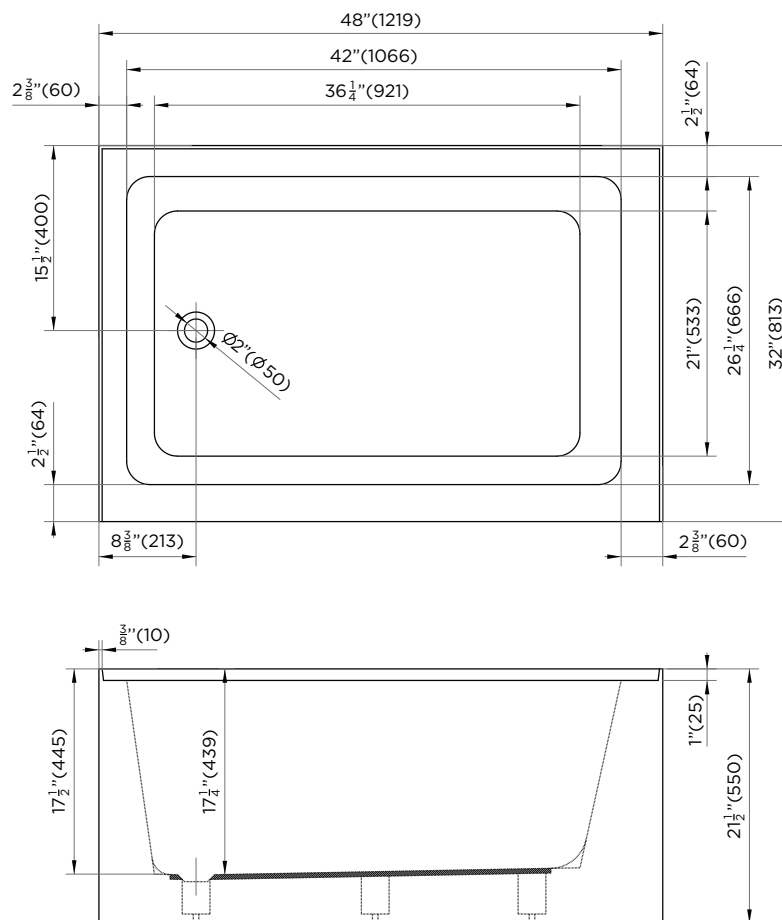

SPECIFICATIONS / TECHNICAL DATA

BATHTUB APRON

SOAKING DEPTH: 13"

ATTENTION! Dimensions may vary by up to 3/8". It is highly recommended to pull all dimensions of actual model for installation and measuring purposes.

MODEL# BTA106-L