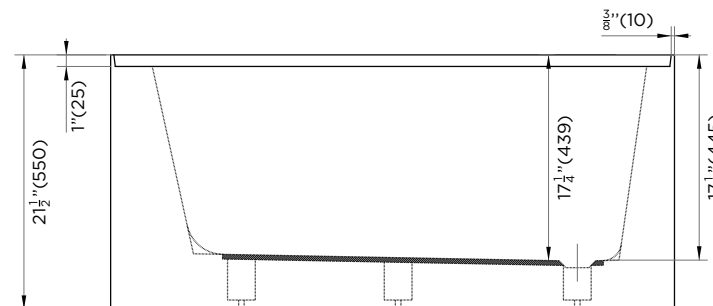

SPECIFICATIONS / TECHNICAL DATA

BATHTUB APRON

SOAKING DEPTH: 13"

ATTENTION! Dimensions may vary by up to 3/8". It is highly recommended to pull all dimensions of actual model for installation and measuring purposes.

MODEL# BTA106-R