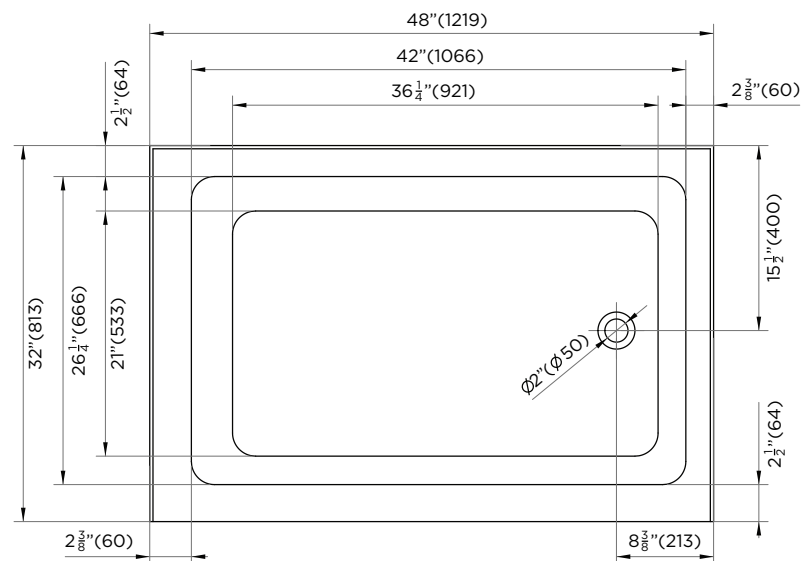

SPECIFICATIONS / TECHNICAL DATA

BATHTUB APRON

SOAKING DEPTH: 13"

ATTENTION! Dimensions may vary by up to 3/8". It is highly recommended to pull all dimensions of actual model for installation and measuring purposes.

MODEL# BTA106-R