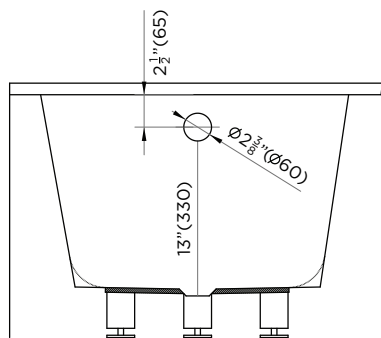

SPECIFICATIONS / TECHNICAL DATA

BATHTUB APRON

SOAKING DEPTH: 13"

ATTENTION! Dimensions may vary by up to 3/8". It is highly recommended to pull all dimensions of actual model for installation and measuring purposes.