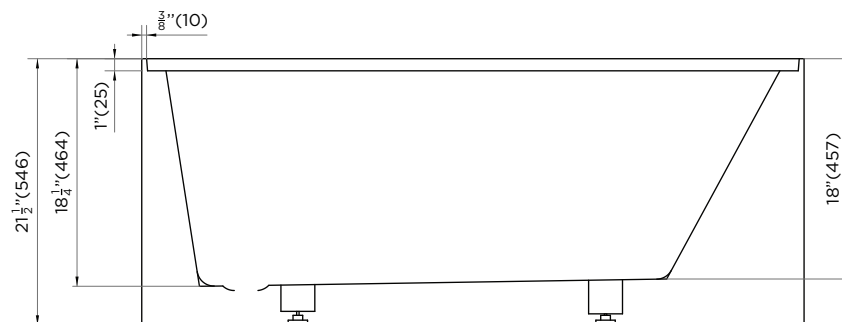

SPECIFICATIONS / TECHNICAL DATA

BATHTUB APRON

SOAKING DEPTH: 13"

ATTENTION! Dimensions may vary by up to 3/8". It is highly recommended to pull all dimensions of actual model for installation and measuring purposes.