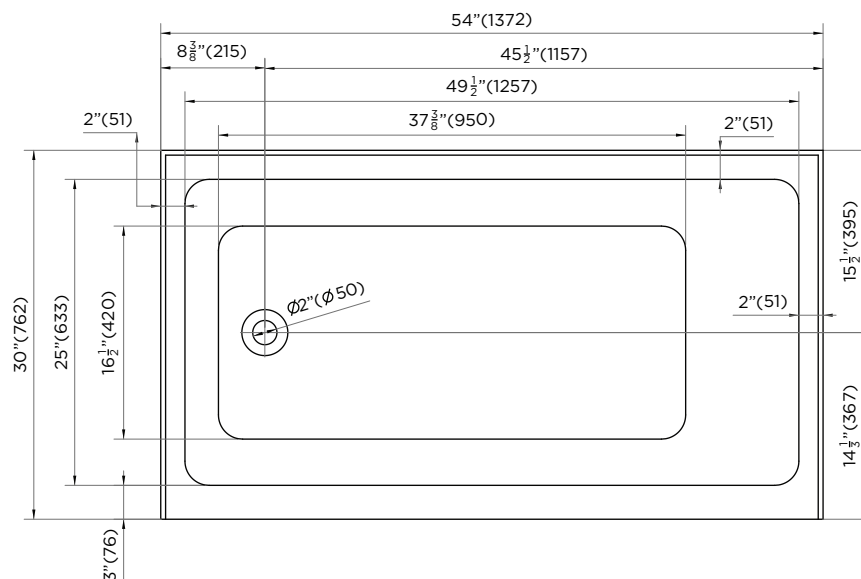

SPECIFICATIONS / TECHNICAL DATA

BATHTUB APRON

SOAKING DEPTH: 13"

ATTENTION! Dimensions may vary by up to 3/8". It is highly recommended to pull all dimensions of actual model for installation and measuring purposes.

MODEL# BTA107-L