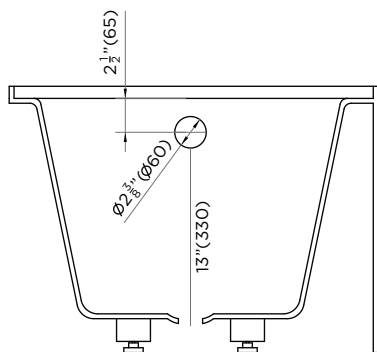

SPECIFICATIONS / TECHNICAL DATA

BATHTUB APRON

SOAKING DEPTH: 13"

ATTENTION! Dimensions may vary by up to 3/8". It is highly recommended to pull all dimensions of actual model for installation and measuring purposes.

MODEL# BTA107-L