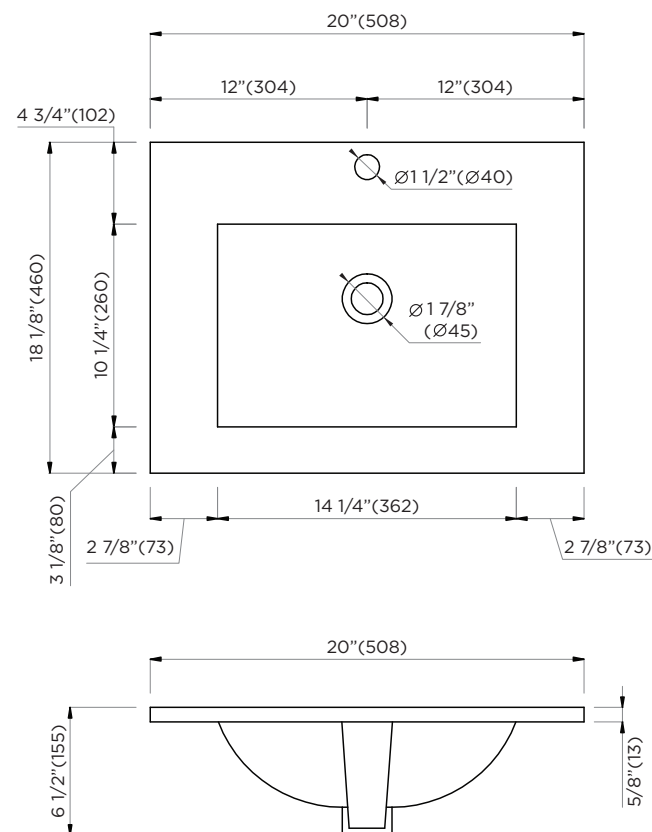

# FRAMEPORT SINK

**20"**

**SOAKING DEPTH: 3 1/8"**

*ATTENTION! Dimensions may vary by up to 3/8". It is highly recommended to pull all dimensions of actual model for installation and measuring purposes.*

**MODEL# VE2018W**