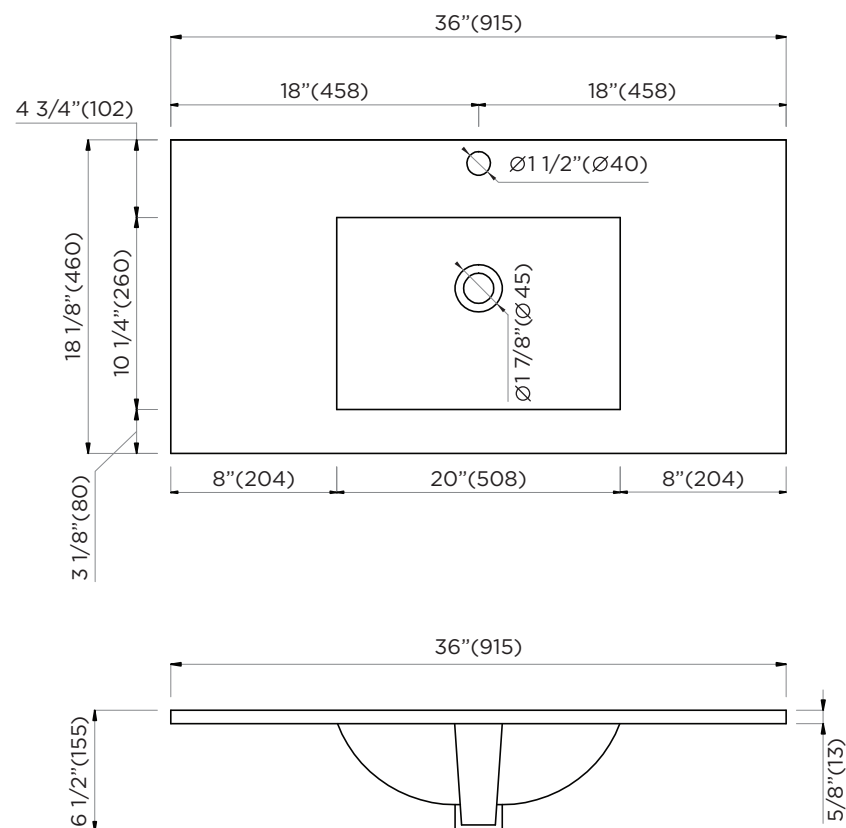

SPECIFICATIONS / TECHNICAL DATA

FRAMEPORT SINK

36"

SOAKING DEPTH: 3 1/8"

ATTENTION! Dimensions may vary by up to 3/8". It is highly recommended to pull all dimensions of actual model for installation and measuring purposes.

MODEL# VE3618W