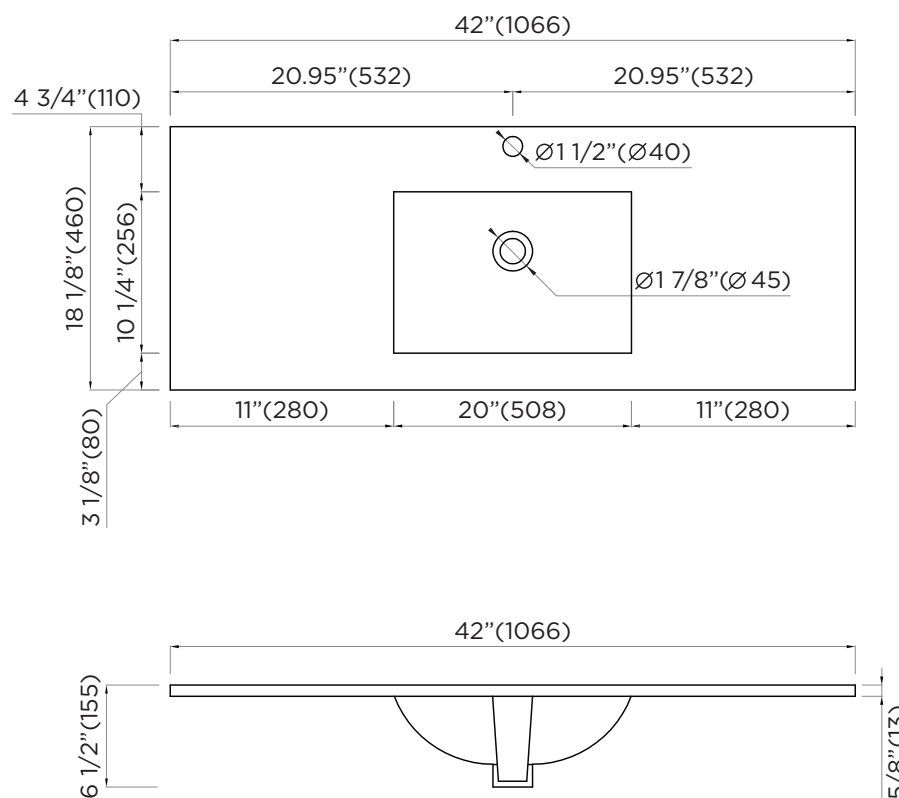

SPECIFICATIONS / TECHNICAL DATA

FRAMEPORT SINK

42"

SOAKING DEPTH: 3 1/8"

ATTENTION! Dimensions may vary by up to 3/8". It is highly recommended to pull all dimensions of actual model for installation and measuring purposes.

MODEL# VE4218W