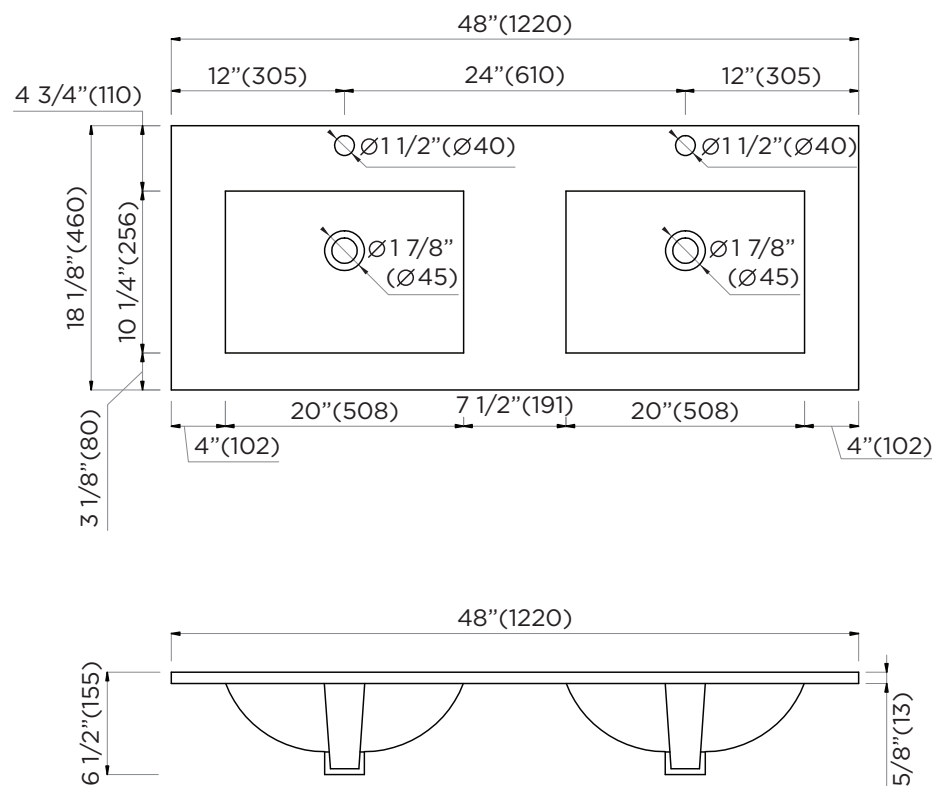

SPECIFICATIONS / TECHNICAL DATA

FRAMEPORT SINK

48" DOUBLE

SOAKING DEPTH: 3 1/8"

ATTENTION! Dimensions may vary by up to 3/8". It is highly recommended to pull all dimensions of actual model for installation and measuring purposes.

MODEL# VE4818DBW