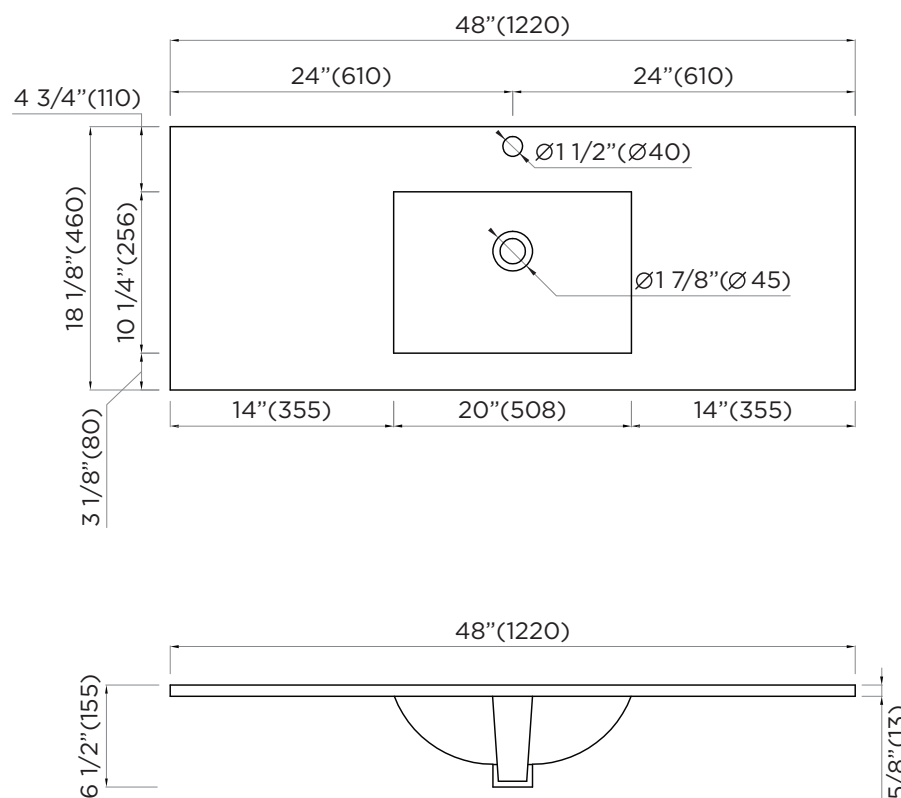

# FRAMEPORT SINK

**48" SINGLE**

**SOAKING DEPTH: 3 1/8"**

*ATTENTION! Dimensions may vary by up to 3/8". It is highly recommended to pull all dimensions of actual model for installation and measuring purposes.*

**MODEL# VE4818W**