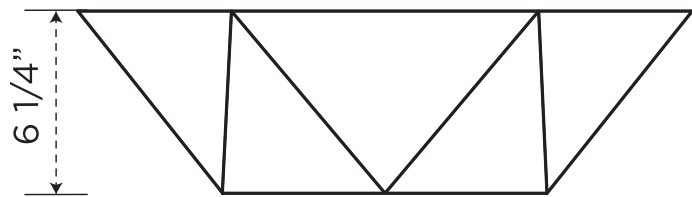

SPECIFICATIONS / TECHNICAL DATA

**MODERN HEXAGON
VESSEL**

19" X 16.5"

ATTENTION! Dimensions may vary by up to 3/8". It is highly recommended to pull all dimensions of actual model for installation and measuring purposes.