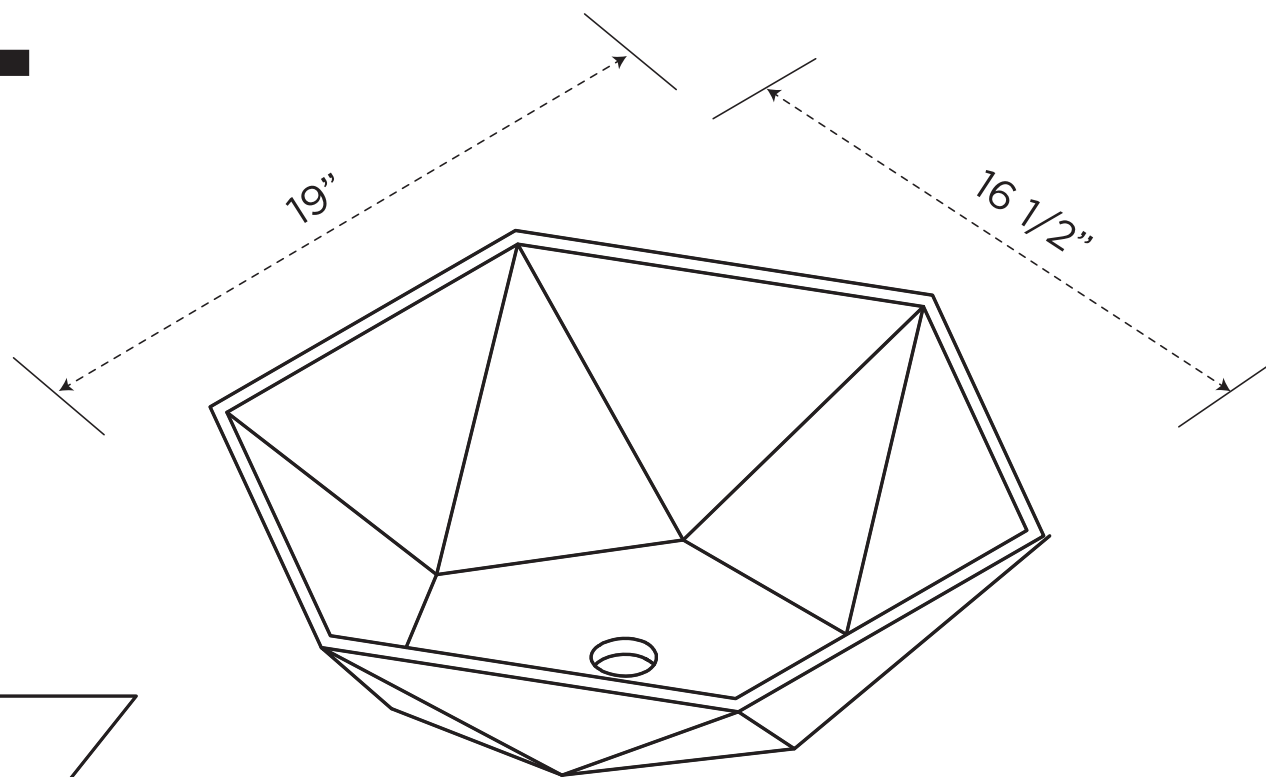

SPECIFICATIONS / TECHNICAL DATA

**MODERN HEXAGON
VESSEL**

19" X 16.5"

ATTENTION! Dimensions may vary by up to 3/8". It is highly recommended to pull all dimensions of actual model for installation and measuring purposes.