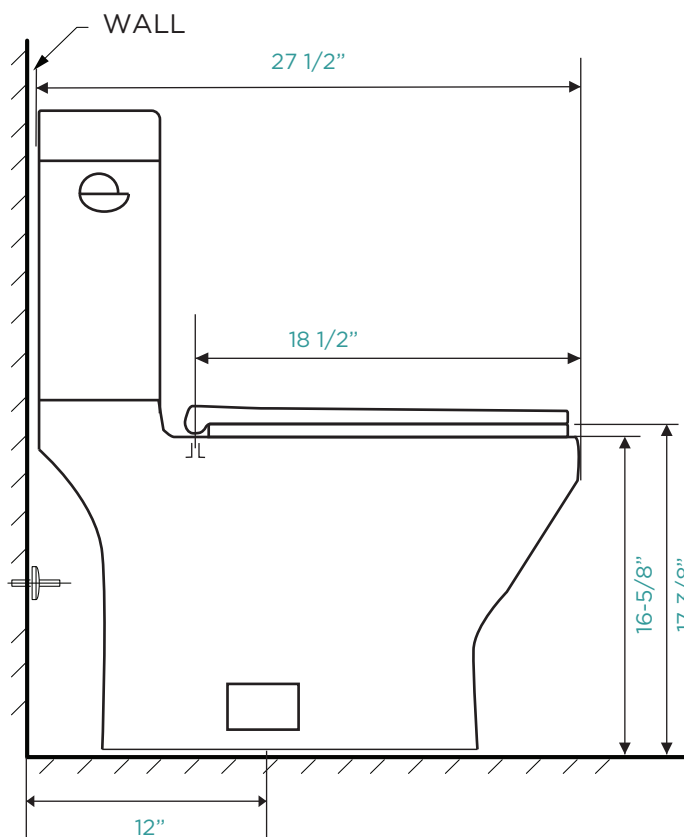

SPECIFICATIONS / TECHNICAL DATA

TWO PIECE TOILET

27"

Available Left or
Right side Flush

ATTENTION! Dimensions may vary by up to 3/8". It is highly recommended to pull all dimensions of actual model for installation and measuring purposes.