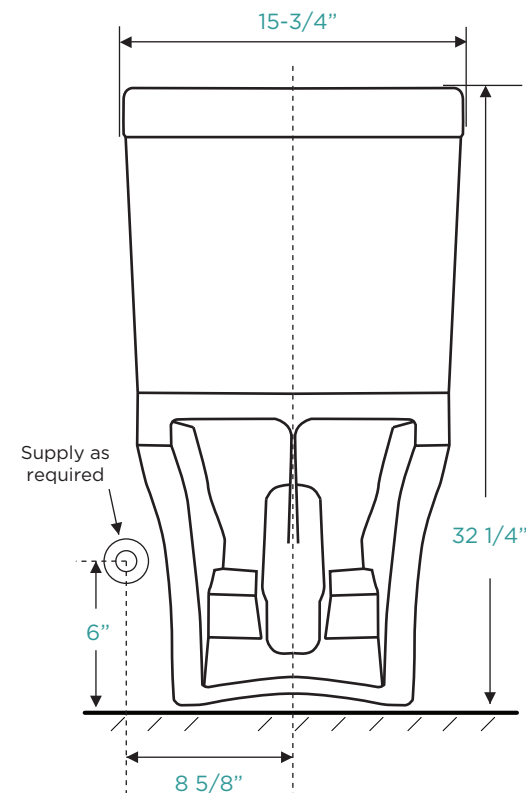

SPECIFICATIONS / TECHNICAL DATA

TWO PIECE TOILET

27"

Available Left or
Right side Flush

ATTENTION! Dimensions may vary by up to 3/8". It is highly recommended to pull all dimensions of actual model for installation and measuring purposes.